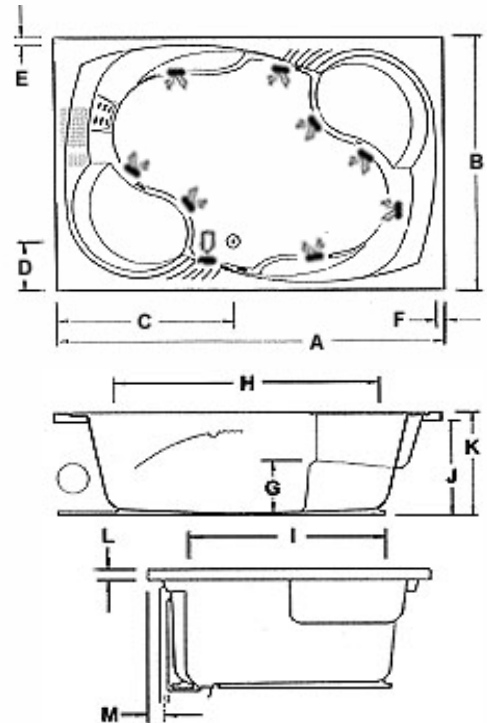

Available Sizes:

75”L x 48”W x 21”D
 95 Gallons

Acrylic Tub – construction features

- Acrylic** models finished in 1/8” thick layer of deep lustrous acrylic.
- Extra thick** reinforced fiberglass.
- Pre-wired** pump on pump platform (standard pump location only)
- Integral E-Z** Level platform facilitates installation.
- Non-skid** bottom.

- Back** Masseuse
- Neck** Masseuse Pillow
- Hydro** Fragrance
- Hydro** Fusion
- Hydro** Coat
- Hydro** Express quick ship

Approvals & Listings

Commonwealth of Massachusetts
 UPC & USPC - US & Canada

Makyla

Must be set in Mortar Base

-  Pump motor
-  Jets
-  Anti-vortex suction
-  Overflow location

AS SHOWN:
Whirlpool option w/ standard jets

ALSO AVAILABLE:
Soaking Tub Only, Whirlpool,
Thermal Air, Combo

Model	GC	AC	A	B	C	D	E	F	G	H	I	J	K	L	M	Jet	Pump	Wat.Cap.
7548	N/A		75"	48"	34"	9½"	1¾"	3"	9"	55"	36"	19¼"	21"	1¾"	4"	8	2.25	95 gal.
			Amp		Volt		Breaker			Dedicated Service								
			13.5		120		20 amps			GFCI Protected								

Island Drop-In			
Model	(L)ength	(W)idth	(H)eight Finish
7548	73"	46"	20¼"

Disclaimer: Certain options or altering the pump/blower location may cause the pump/blower to extend beyond the tub decking. For cutout dimensions wait for unit to arrive. All specifications subject to change without notice.