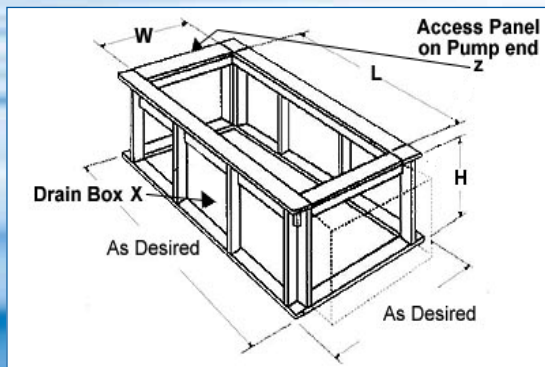

Must be set in Mortar Base

-  Pump motor
-  Jets
-  Anti-vortex suction
-  Overflow location

AS SHOWN:
Whirlpool option w/ standard jets

ALSO AVAILABLE:
Soaking Tub Only, Whirlpool,
Thermal Air, Combo

Model	GC	AC	A	B	C	D	E	F	G	H	I	J	K	L	M	Jet	Pump	Wat.Cap.
7548	N/A		75"	48"	34"	9½"	1¾"	3"	9"	55"	36"	19¼"	21"	1¾"	4"	8	2.25	95 gal.
			Amp		Volt		Breaker			Dedicated Service								
			13.5		120		20 amps			GFCI Protected								

Island Drop-In			
Model	(L)ength	(W)idth	(H)eight Finish
7548	73"	46"	20¼"

Disclaimer: Certain options or altering the pump/blower location may cause the pump/blower to extend beyond the tub decking. For cutout dimensions wait for unit to arrive. All specifications subject to change without notice.