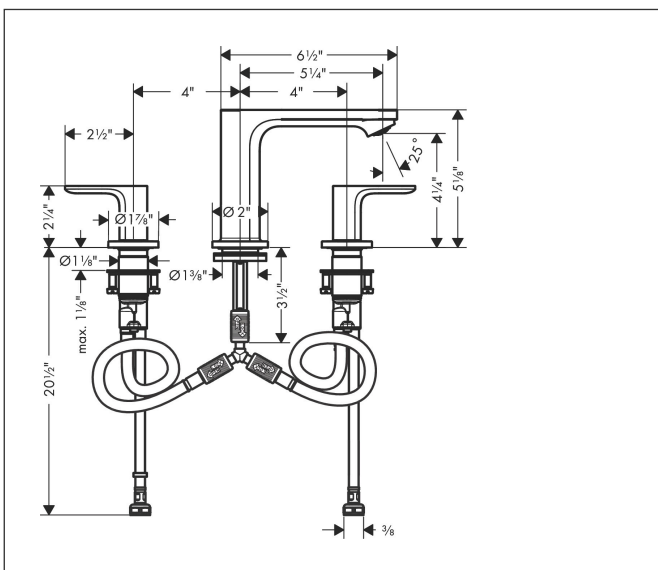

Brand hansgrohe
 Art. Name **Rebris E** Widespread Faucet 110 with Pop-Up Drain
 Art. Nr. 72532001
 Surface chrome
 Pos. 1

Product Picture

Features

- Consists of: Widespread faucet, Pop-up assembly
- Spray modes: Aerated spray
- 90° ceramic valves
- Includes pop-up drain
- Material waste set: Metal

Drawing

Technology