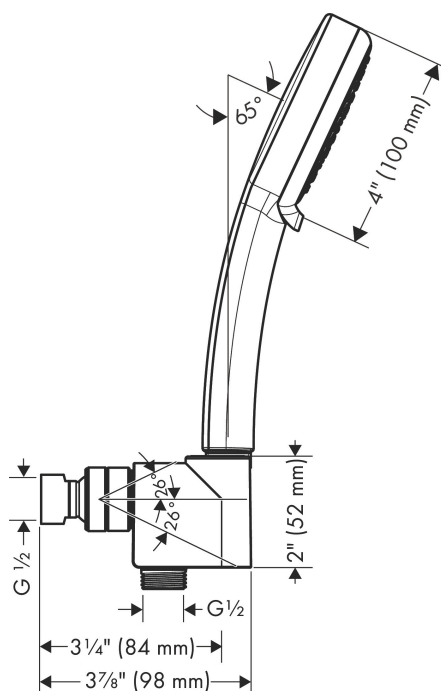

Brand	hansgrohe
Art. Name	Croma 100 Handshower Set 3-Jet, 2.5 GPM
Art. Nr.	04943000
Surface	chrome
Pos.	1

Product Picture

Drawing

Technology

Features

- Consists of: Handshower holder, Handshower, Handshower hose
- Flow: 2.5 GPM (9.5 L/Min)
- wall supports of plastic