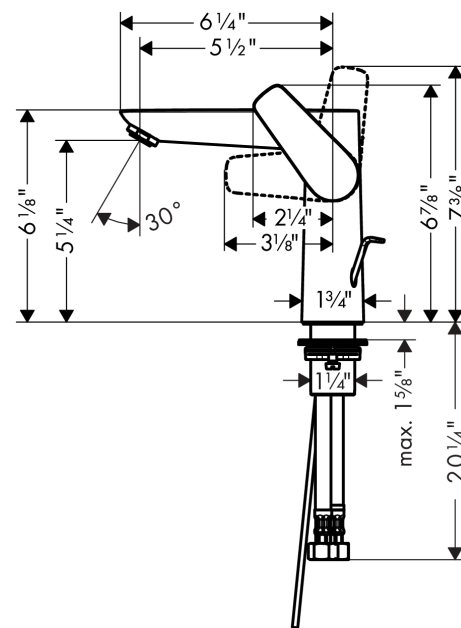

Talis E
Single-Hole Faucet 150 with Pop-Up Drain, 1.2 GPM
 Finishes : **chrome** Part no. : **71754001**

Description

Features

- Aerated spray
- Flow: 1.2 GPM (4.5 L/Min)
- Ceramic cartridge
- Includes pop-up drain

Item details

List Price \$ 340.00

Technology

Compliance

Product image

Scale drawing

Talis E
Single-Hole Faucet 150 with Pop-Up Drain, 1.2 GPM
 Finishes : **chrome** Part no. : **71754001**

Exploded drawing

Year of production: >11/16

Talis E
Single-Hole Faucet 150 with Pop-Up Drain, 1.2 GPM
 Finishes : **chrome** Part no. : **71754001**

Spare parts list

Year of production: >11/16

Pos.	Description	Part no.	Price	PU
1	handle	92777000	-	1
2	screw cover	95704000	-	1
3	flange	95493000	-	1
4	nut	95178000	-	1
5	O-ring 24x2	98388000	-	1
6	cartridge, assy	95973001	-	1
7	seal	98865000	-	1
8	aerator M24x1 (4,5 l/min)	92877000	-	1
9	flat seal	98749000	-	1
10	fixing set (Ø 32)	13961000	-	1
11	lever collar	97548000	-	1
12	connection hose 17½" M10x1 3/8"	94071001	-	1
13	pull rod	96657000	-	1
a	pop up waste	88509000	-	1