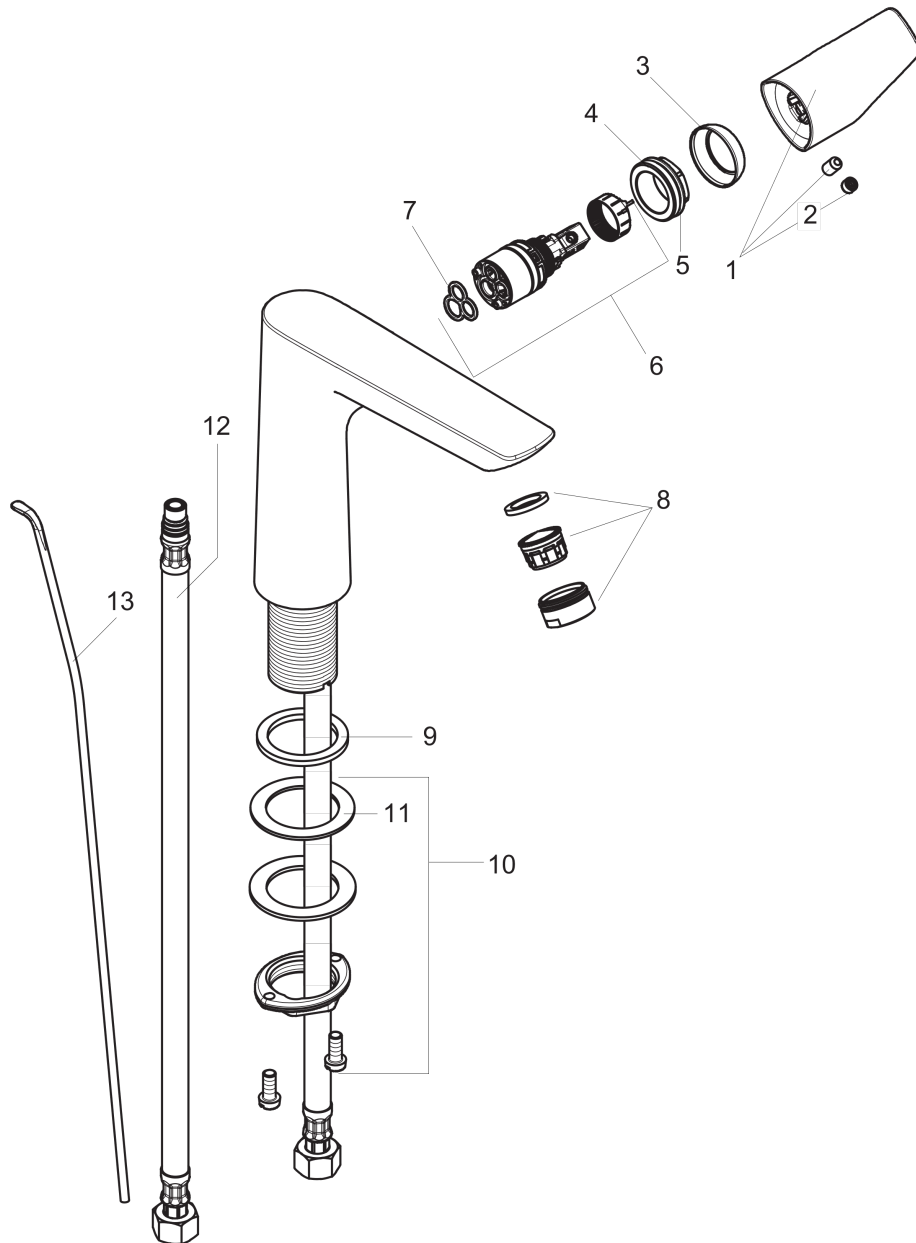

Talis E
Single-Hole Faucet 150 with Pop-Up Drain, 1.2 GPM
 Finishes : **chrome** Part no. : **71754001**

Description

Features

- Aerated spray
- Flow: 1.2 GPM (4.5 L/Min)
- Ceramic cartridge
- Includes pop-up drain

Item details

List Price \$ 340.00

Technology

Compliance

Product image

Scale drawing

Talis E
Single-Hole Faucet 150 with Pop-Up Drain, 1.2 GPM
 Finishes : **chrome** Part no. : **71754001**

Exploded drawing

Year of production: >11/16

Talis E
Single-Hole Faucet 150 with Pop-Up Drain, 1.2 GPM
 Finishes : **chrome** Part no. : **71754001**

Spare parts list

Year of production: >11/16

Pos.	Description	Part no.	Price	PU
1	handle	92777000	-	1
2	screw cover	95704000	-	1
3	flange	95493000	-	1
4	nut	95178000	-	1
5	O-ring 24x2	98388000	-	1
6	cartridge, assy	95973001	-	1
7	seal	98865000	-	1
8	aerator M24x1 (4,5 l/min)	92877000	-	1
9	flat seal	98749000	-	1
10	fixing set (Ø 32)	13961000	-	1
11	lever collar	97548000	-	1
12	connection hose 17½" M10x1 3/8"	94071001	-	1
13	pull rod	96657000	-	1
a	pop up waste	88509000	-	1