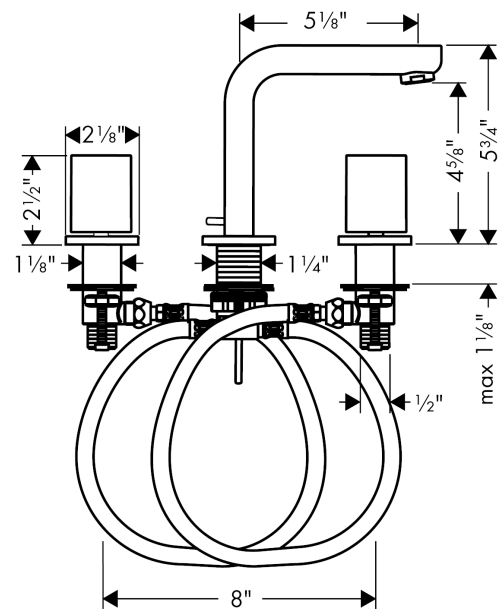

Metris S

Widespread Faucet 100 with Full Handles and Pop-Up Drain, 1.2 GPM

Finishes : **brushed nickel** Part no. : **31063821**

Description

Features

- Aerated spray
- Flow: 1.2 GPM (4.5 L/Min)
- 90° ceramic valves
- Includes pop-up drain
- California Low Lead / Section 116875 CHSC

Item details

List Price \$ 784.00

Technology

Compliance

Product image

Scale drawing

Metris S

Widespread Faucet 100 with Full Handles and Pop-Up Drain, 1.2 GPM

Finishes : **brushed nickel** Part no. : **31063821**

Exploded drawing

Year of production: >07/16

Metris S**Widespread Faucet 100 with Full Handles and Pop-Up Drain, 1.2 GPM**Finishes : **brushed nickel** Part no. : **31063821****Spare parts list**

Year of production: >07/16

Pos.	Description	Part no.	Price	PU
1	spout cpl.	97504820	-	1
2	aerator M24x1 (4,5 l/min)	92877820	-	1
3	escutcheon for spout	97505820	-	1
4	O-ring 11x2	98127000	-	1
5	fixing set (Ø 32)	13961000	-	1
6	pull rod	96657820	-	1
7	connection hose 18½" M8x0,75 3/8"	96321001	-	1
8	handle for cold water	97502820	-	1
9	stop valve cpl.	97357001	-	1
10	nut	92854000	-	1
11	O-Ring 32x2,5	96364000	-	1
12	O-ring 40x3	92634000	-	1
13	shut off unit left closing	94008000	-	1
14	shut off unit right closing	94009000	-	1
a	pop up waste	88509820	-	1