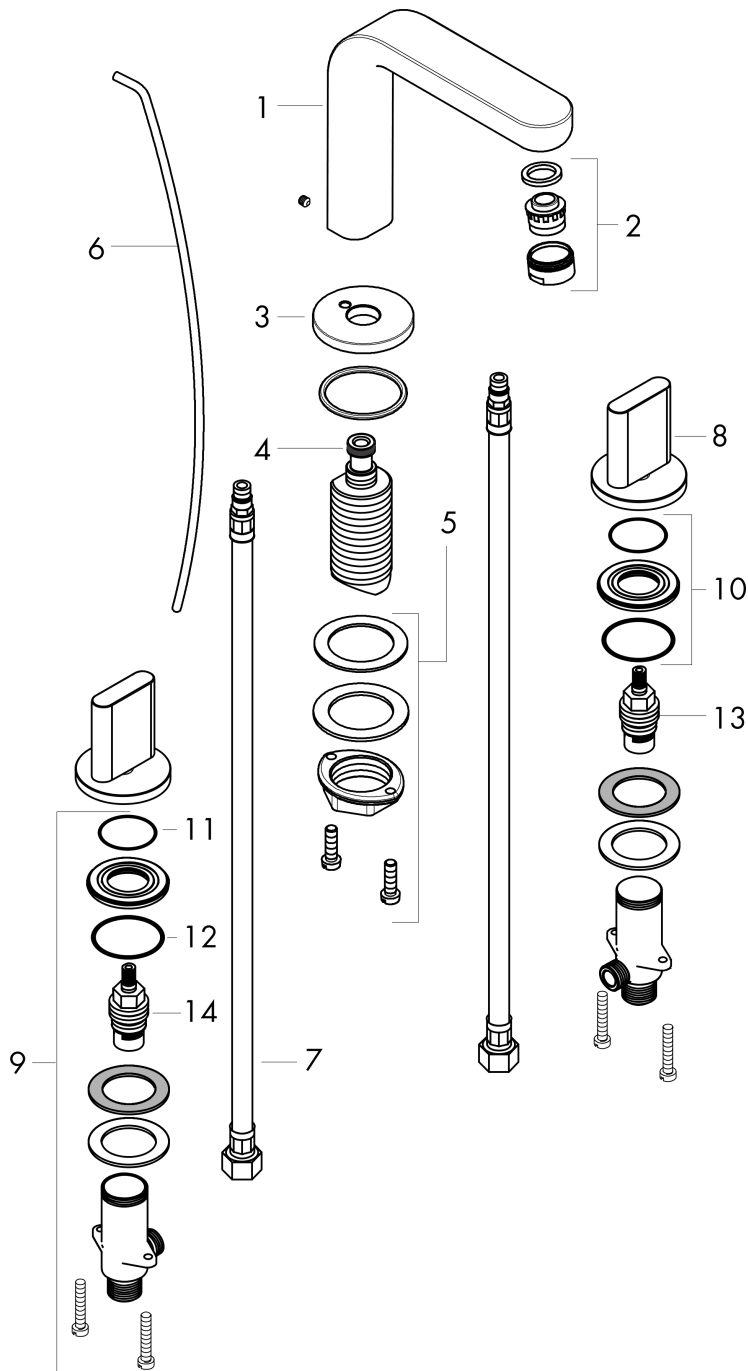

Metris S

Widespread Faucet 100 with Full Handles and Pop-Up Drain, 1.2 GPM

Finishes : **brushed nickel** Part no. : **31063821**

Description

Features

- Aerated spray
- Flow: 1.2 GPM (4.5 L/Min)
- 90° ceramic valves
- Includes pop-up drain
- California Low Lead / Section 116875 CHSC

Item details

List Price \$ 784.00

Technology

Compliance

Product image

Scale drawing

Metris S

Widespread Faucet 100 with Full Handles and Pop-Up Drain, 1.2 GPM

Finishes : **brushed nickel** Part no. : **31063821**

Exploded drawing

Year of production: >07/16

Metris S**Widespread Faucet 100 with Full Handles and Pop-Up Drain, 1.2 GPM**Finishes : **brushed nickel** Part no. : **31063821****Spare parts list**

Year of production: >07/16

Pos.	Description	Part no.	Price	PU
1	spout cpl.	97504820	-	1
2	aerator M24x1 (4,5 l/min)	92877820	-	1
3	escutcheon for spout	97505820	-	1
4	O-ring 11x2	98127000	-	1
5	fixing set (Ø 32)	13961000	-	1
6	pull rod	96657820	-	1
7	connection hose 18½" M8x0,75 3/8"	96321001	-	1
8	handle for cold water	97502820	-	1
9	stop valve cpl.	97357001	-	1
10	nut	92854000	-	1
11	O-Ring 32x2,5	96364000	-	1
12	O-ring 40x3	92634000	-	1
13	shut off unit left closing	94008000	-	1
14	shut off unit right closing	94009000	-	1
a	pop up waste	88509820	-	1