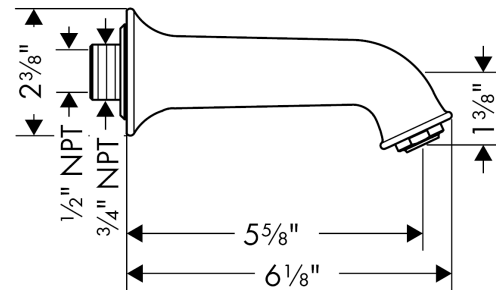

**Talis C**  
**Tube Spout**  
 Finishes : **brushed nickel**    Part no. : **14148821**

**Description**

**Features**

- Solid brass

**Item details**

List Price \$ 291.00

**Compliance**

**Product image**

**Scale drawing**

**Talis C**  
**Tub Spout**  
 Finishes : **brushed nickel**    Part no. : **14148821**

Exploded drawing

Year of production: >08/09

**Talis C  
Tub Spout**

Finishes : **brushed nickel**    Part no. : **14148821**

**Spare parts list**

Year of production: >08/09

Pos.	Description	Part no.	Price	PU
1	connecting thread	96472001	-	1
2	O-ring 16x2,5	98134000	-	1
3	hollow set screw M6x8	97810000	-	1
4	aerator M24x1 (25 l/min)	13914820	-	1