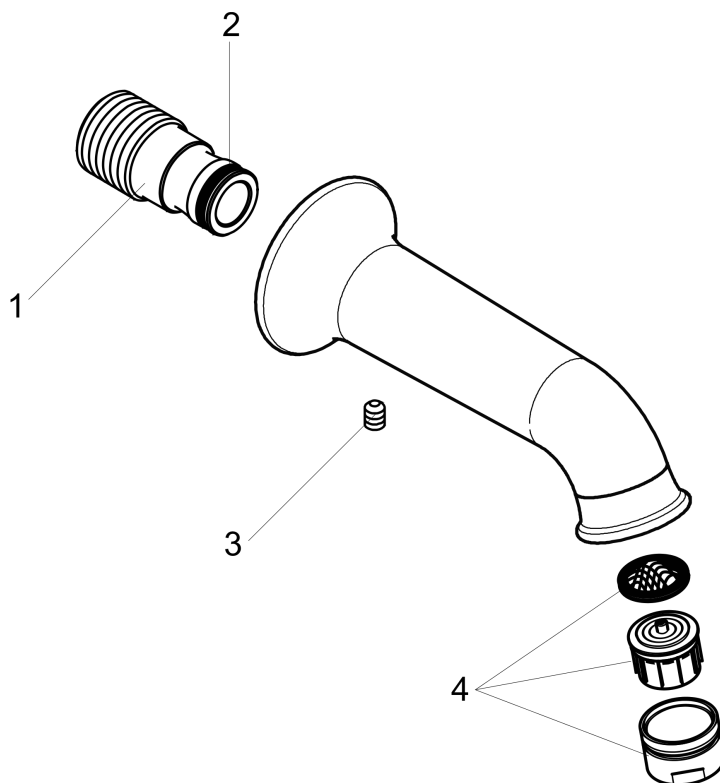

**Talis C**  
**Tube Spout**  
 Finishes : **brushed nickel**    Part no. : **14148821**

**Description**

**Features**

- Solid brass

**Item details**

List Price \$ 291.00

**Compliance**

**Product image**

**Scale drawing**

**Talis C**  
**Tub Spout**  
 Finishes : **brushed nickel**    Part no. : **14148821**

Exploded drawing

Year of production: >08/09

**Talis C  
Tub Spout**

Finishes : **brushed nickel**    Part no. : **14148821**

**Spare parts list**

Year of production: >08/09

Pos.	Description	Part no.	Price	PU
1	connecting thread	96472001	-	1
2	O-ring 16x2,5	98134000	-	1
3	hollow set screw M6x8	97810000	-	1
4	aerator M24x1 (25 l/min)	13914820	-	1