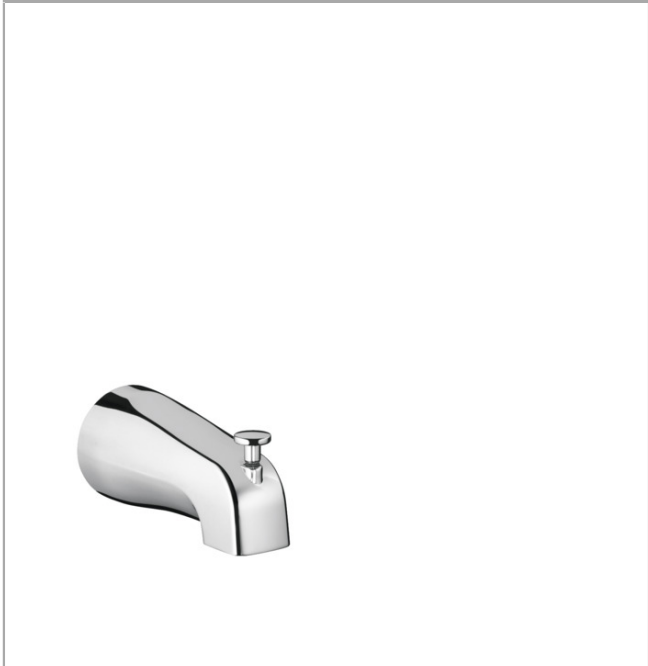

**Commercial
Tub Spout with Diverter**

Finishes : **chrome** Part no. : **06501000**

Description

Item details

List Price \$ 55.00

Compliance

Product image

Scale drawing