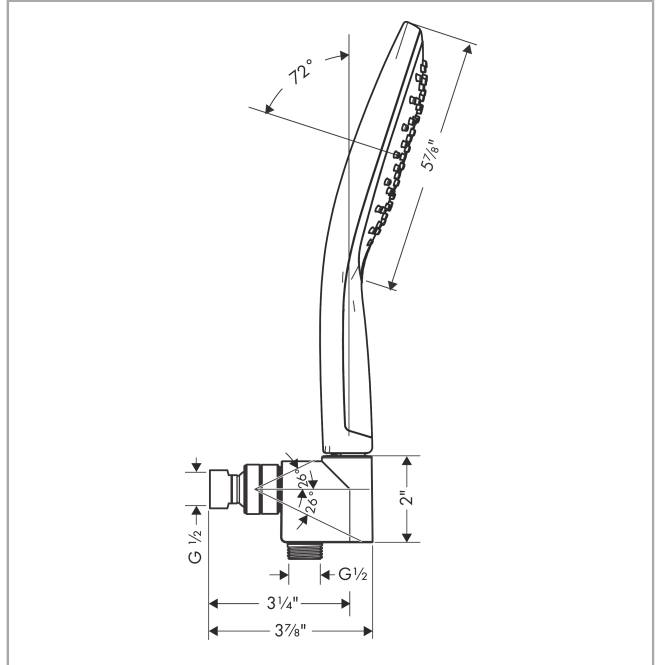

Raindance Select S
Handshower Set 150 3-Jet, 2.5 GPM
Finishes : **chrome** Part no. : **04487000**

Description

Features

- consists of: Handshower, Handshower holder, Handshower hose
- Spray modes: RainAir, CaresseAir, Mix
- Select button for comfortable alternation of spray modes
- 26° adjustment
- Flow: 2.5 GPM (9.5 L/Min)

Item details

List Price \$ 248.00

Technology

Compliance

Product image

Scale drawing

Raindance Select S
Handshower Set 150 3-Jet, 2.5 GPM
 Finishes : **chrome** Part no. : **04487000**

Exploded drawing

Year of production: >03/19

Raindance Select S
Handshower Set 150 3-Jet, 2.5 GPM
 Finishes : **chrome** Part no. : **04487000**

Spare parts list

Year of production: >03/19

Pos.	Description	Part no.	Price	PU
1	support	04580000	-	1
2	filter packing	88649000	-	1
3	nut	97958000	-	1
4	lever collar	97536000	-	1
5	seal	97606000	-	1
6	ball joint	97331000	-	1
7	set of non return valves DW 15	94074000	-	1
8	seal	98058000	-	1
9	shower hose 1,60 m	28276003	-	1
10	filter packing	94246000	-	1
11	handshower	28588001	-	1