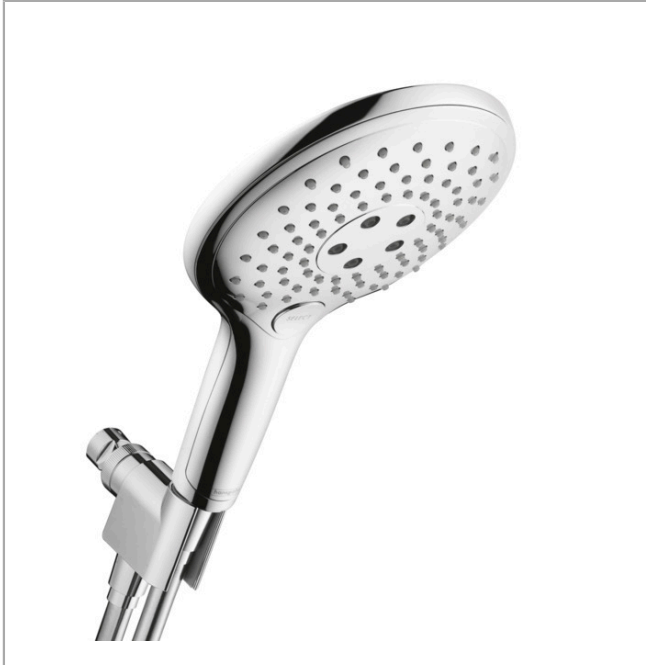

Raindance Select S
Handshower Set 150 3-Jet, 2.5 GPM
Finishes : **chrome** Part no. : **04487000**

Description

Features

- consists of: Handshower, Handshower holder, Handshower hose
- Spray modes: RainAir, CaresseAir, Mix
- Select button for comfortable alternation of spray modes
- 26° adjustment
- Flow: 2.5 GPM (9.5 L/Min)

Item details

List Price \$ 248.00

Technology

Compliance

Product image

Scale drawing

Raindance Select S
Handshower Set 150 3-Jet, 2.5 GPM
 Finishes : **chrome** Part no. : **04487000**

Exploded drawing

Year of production: >03/19

Raindance Select S
Handshower Set 150 3-Jet, 2.5 GPM
 Finishes : **chrome** Part no. : **04487000**

Spare parts list

Year of production: >03/19

Pos.	Description	Part no.	Price	PU
1	support	04580000	-	1
2	filter packing	88649000	-	1
3	nut	97958000	-	1
4	lever collar	97536000	-	1
5	seal	97606000	-	1
6	ball joint	97331000	-	1
7	set of non return valves DW 15	94074000	-	1
8	seal	98058000	-	1
9	shower hose 1,60 m	28276003	-	1
10	filter packing	94246000	-	1
11	handshower	28588001	-	1