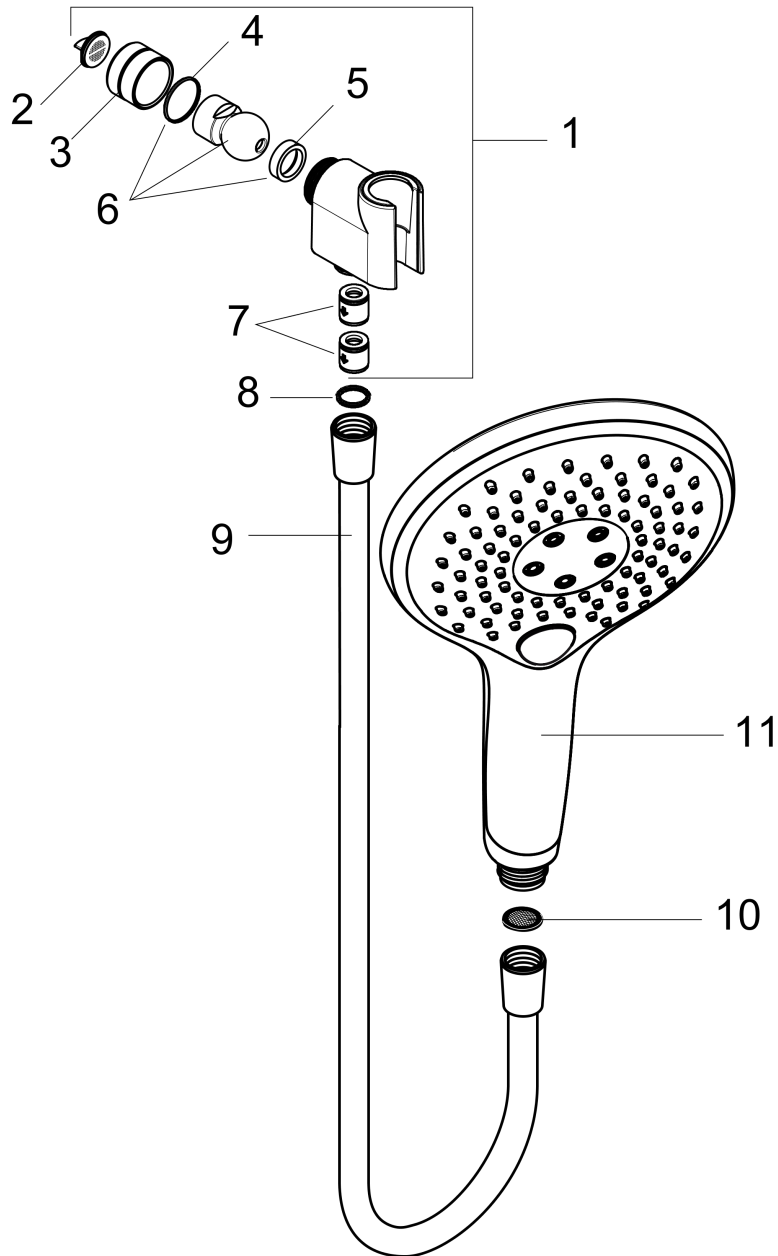

Raindance Select S
Handshower Set 150 3-Jet, 2.5 GPM
Finishes : **chrome** Part no. : **04487000**

Description

Features

- consists of: Handshower, Handshower holder, Handshower hose
- Spray modes: RainAir, CaresseAir, Mix
- Select button for comfortable alternation of spray modes
- 26° adjustment
- Flow: 2.5 GPM (9.5 L/Min)

Item details

List Price \$ 248.00

Technology

Compliance

Product image

Scale drawing

Raindance Select S
Handshower Set 150 3-Jet, 2.5 GPM
 Finishes : **chrome** Part no. : **04487000**

Exploded drawing

Year of production: >03/19

Raindance Select S
Handshower Set 150 3-Jet, 2.5 GPM
 Finishes : **chrome** Part no. : **04487000**

Spare parts list

Year of production: >03/19

Pos.	Description	Part no.	Price	PU
1	support	04580000	-	1
2	filter packing	88649000	-	1
3	nut	97958000	-	1
4	lever collar	97536000	-	1
5	seal	97606000	-	1
6	ball joint	97331000	-	1
7	set of non return valves DW 15	94074000	-	1
8	seal	98058000	-	1
9	shower hose 1,60 m	28276003	-	1
10	filter packing	94246000	-	1
11	handshower	28588001	-	1