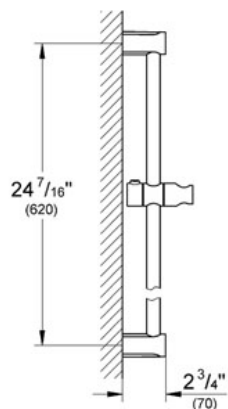

NEW TEMPESTA  
COSMOPOLITAN  
24" Shower Bar

MODEL # 27521

*Pure Freude an Wasser*

GROHE America, Inc | 200 North Gary Avenue, Suite G, Roselle, IL 60172  
Phone: +1 (800) 444-7643 | Fax: +1 (800) 225-2778 | us-customerservice@grohe.com

**Product Description:**

24" Shower Bar

**Standard Specification:**

- GROHE StarLight® finish
- With wall brackets, glider and swivel holder

**Applicable Codes & Standards:**

- Energy Policy Act of 1992
- ASME A112.18.1/CSA B125.1

**Color:**

- 27521 000 chrome
- 27521 EN0 Brushed Nickel