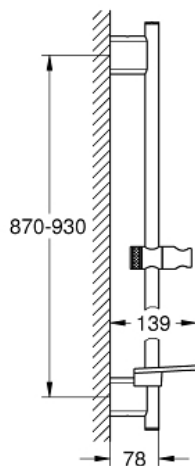

RAINSHOWER SMARTACTIVE 36" Shower Bar

MODEL # 26603000

*Pure Freude
an Wasser*

GROHE
WAVE

Product Description:
RAINSHOWER SMARTACTIVE
36" Shower Bar

Standard Specification:

- Glide element and swivel hand shower holder
- **GROHE QuickFix** (adjustable distance between wall shower holders for adaption to existing drillings)
- GROHE TileFix adjustable depth on upper and lower bracket
- **GROHE EasyReach** tray
- **GROHE StarLight** chrome finish