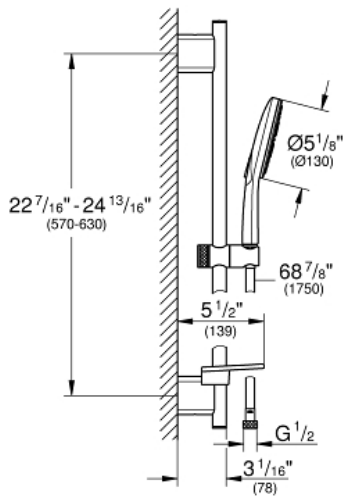

RAINSHOWER SMARTACTIVE  
130  
Shower Set  
MODEL # 26547000

Pure Freude  
an Wasser

GROHE

**Product Description:**  
**RAINSHOWER SMARTACTIVE 130**  
**Shower Set**

**Standard Specification:**

- Consisting of:
- Rainshower SmartActive 130 Hand Shower (26 545)
- 24" Shower Bar (26 602)
- Rotaflex metal shower hose 69" (1750mm)
- **GROHE EasyReach** tray
- **GROHE EcoJoy** 1.75 gpm (6.6 l/min) flow limiter
- **GROHE DreamSpray** perfect spray pattern
- **GROHE StarLight** chrome finish
- **GROHE QuickFix Plus** adjustable distance between brackets for adaption to existing drilling holes
- GROHE TileFix adjustable depth on upper and lower bracket
- **SpeedClean** anti-lime system
- Inner WaterGuide for a longer life
- Twistfree to prevent hose from twisting

**Color:**

- 26547000 StarLight Chrome