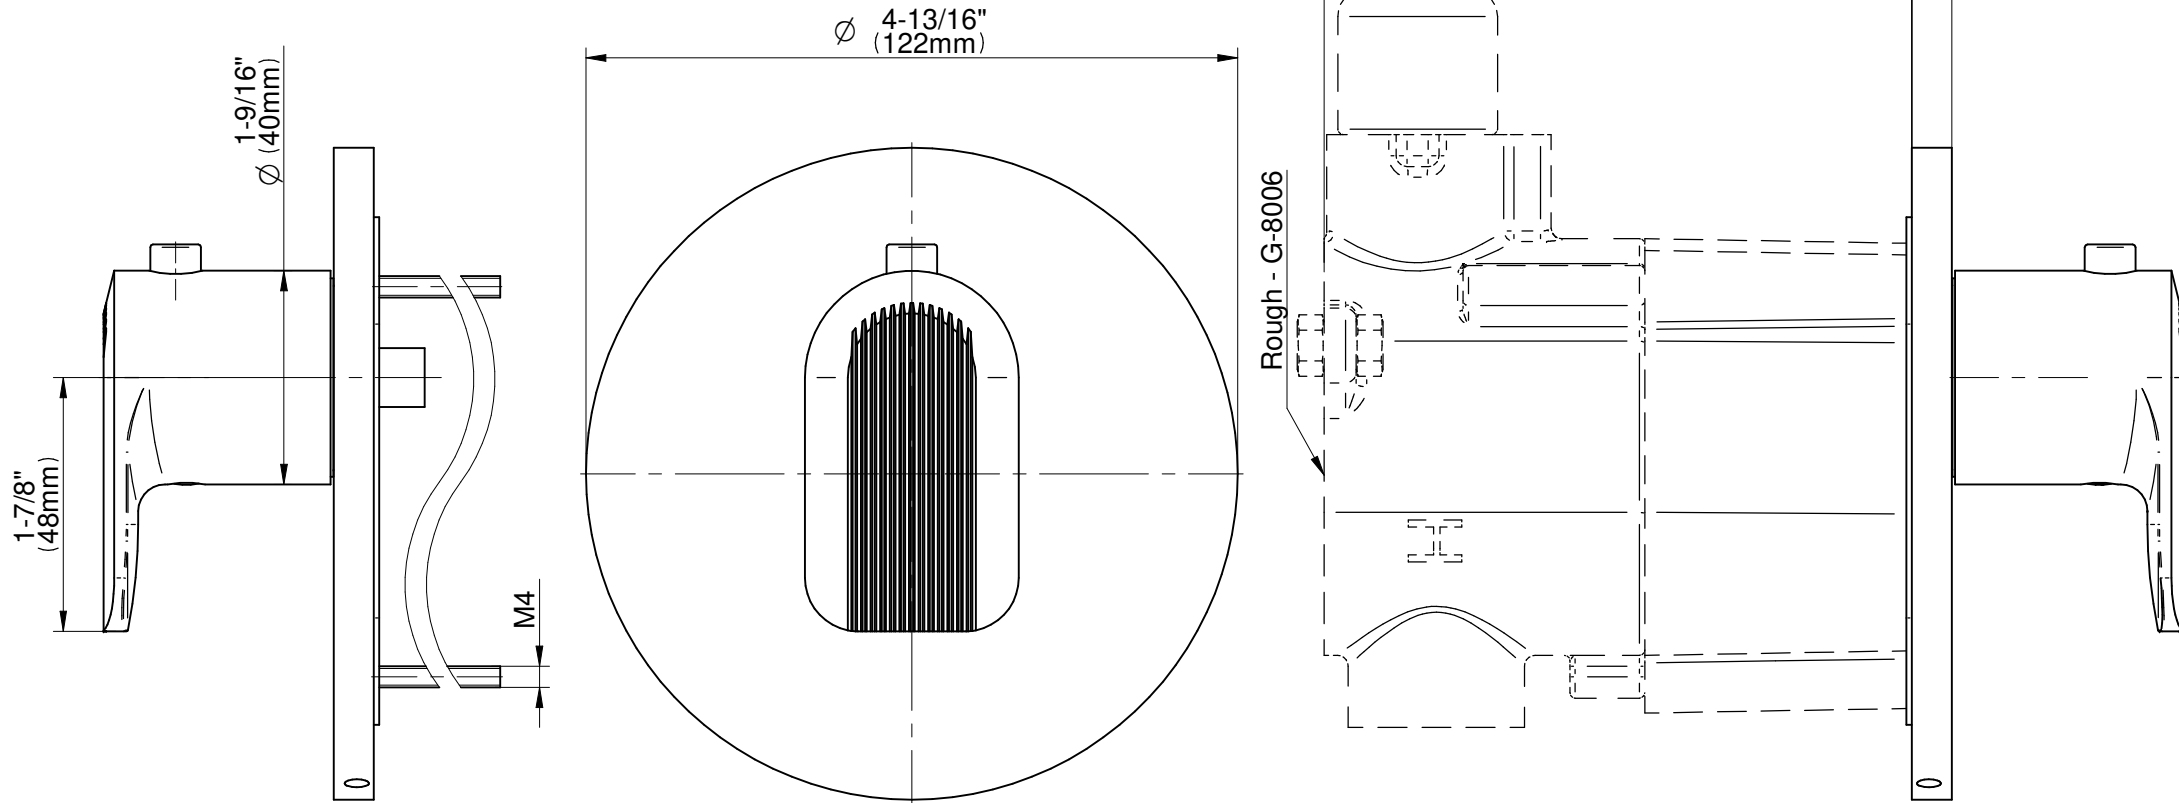

G-8037-LM58E-T

Sento Series