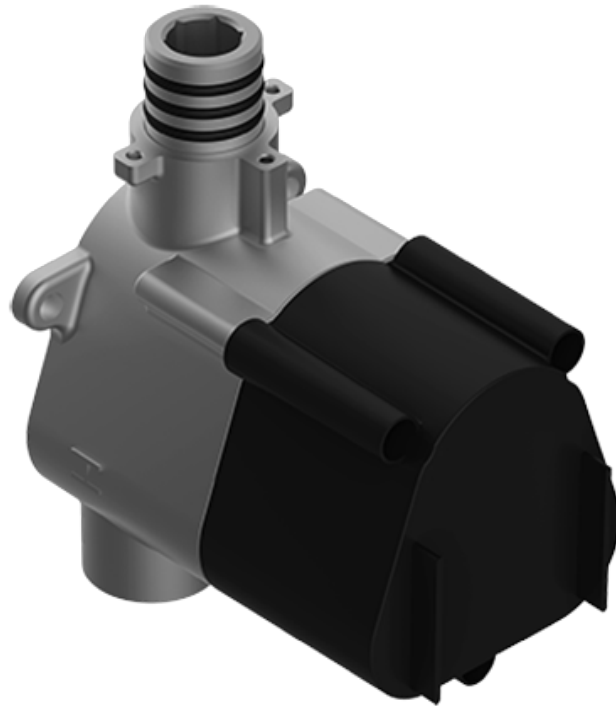

## Sento Series

SHOWER  
M-Series Stop/Volume Control  
Valve Trim with Handle

**GRAFF®**

**Information**

- Single metal handle
- Decorative trim plate
- Use with G-8076 Stop/Volume Control Rough Valve with Pass-Through or G-8077 Stop/Volume Control Rough Valve
- ADA

# G-8097-LM58E1-T

## Sento Series

SHOWER  
Thermostatic Rough Valve  
**G-8006**

**Information**

- 12.9 gpm @ 60 psi
- 3/4" universal inlets
- Built-in service stops
- Stacking outlet feature
- Complete serviceability from front of all units
- Supplied with protective plastic cover
- CalGreen compliant dependent on functions