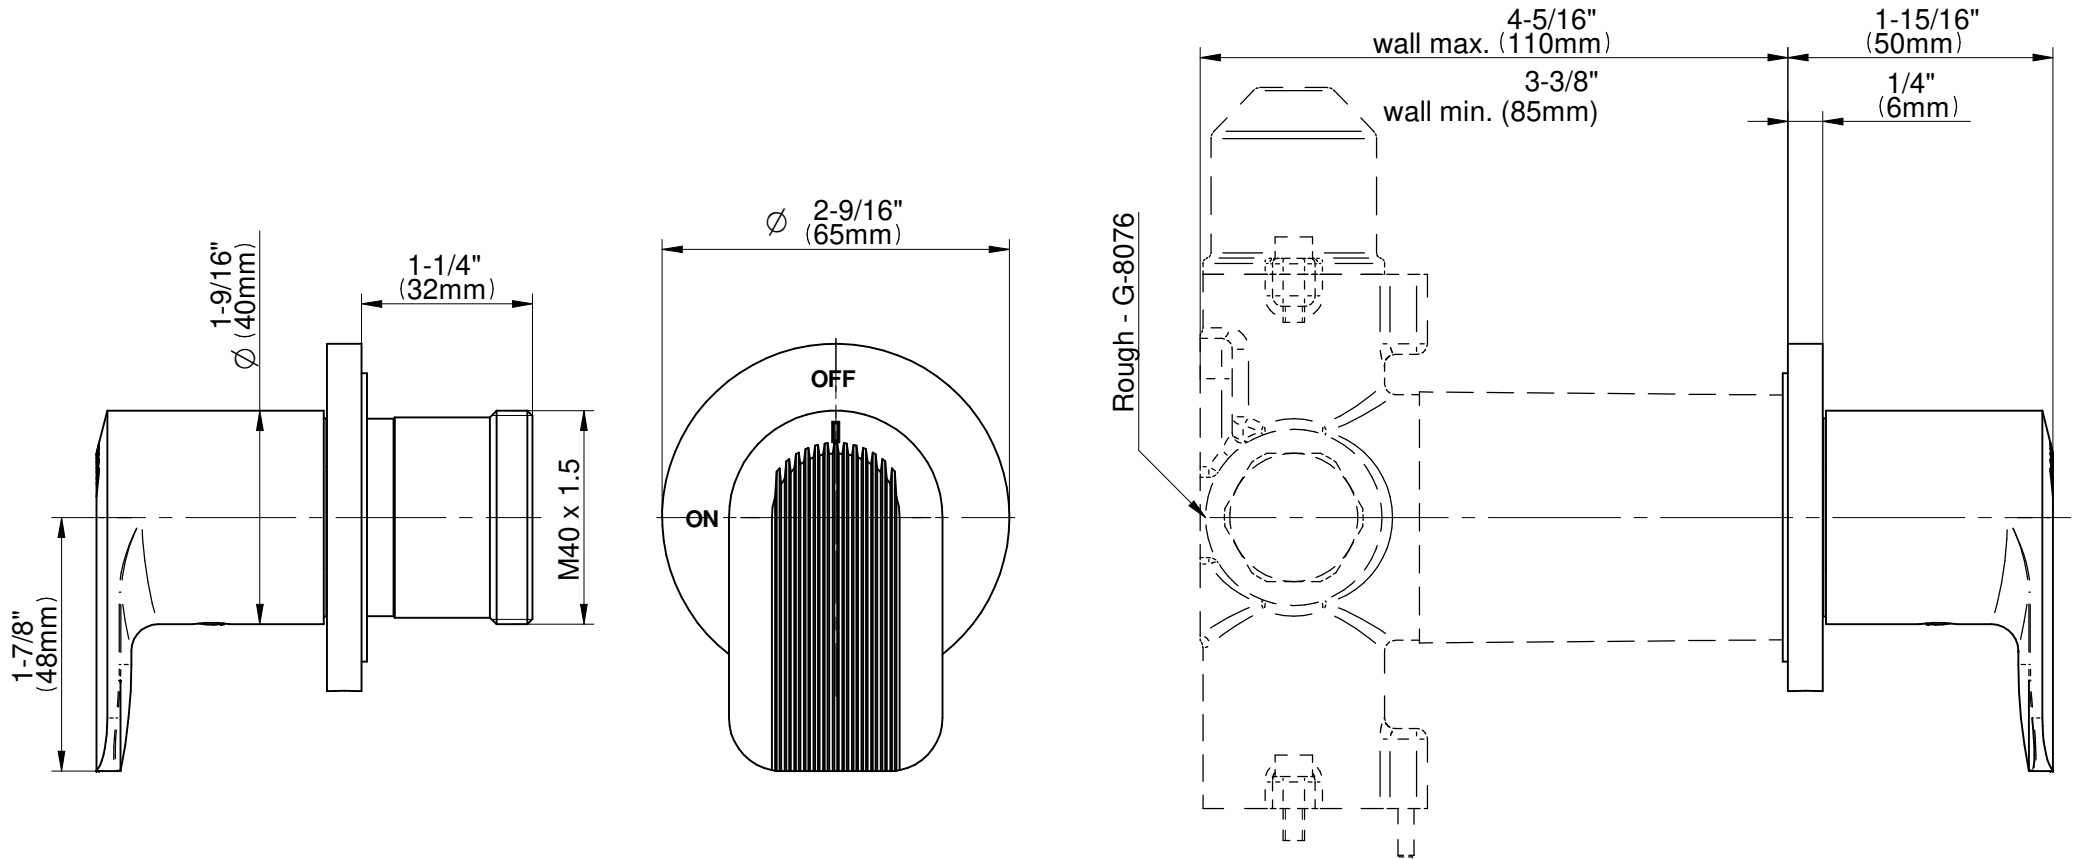

G-8097-LM58E1-T

Sento Series