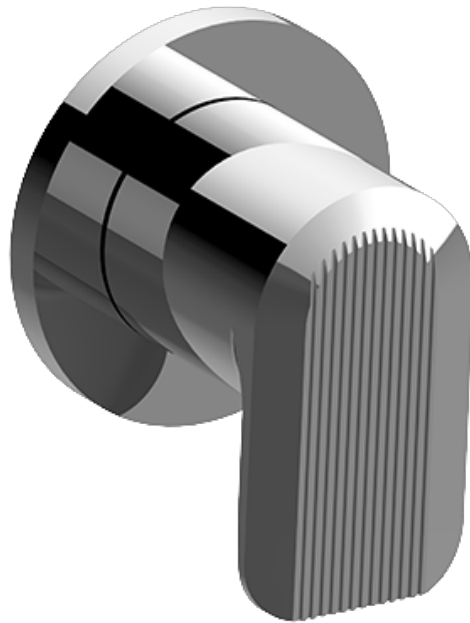

SHOWER
M-Series 2-Way Diverter Valve
Trim with Handle

GRAFF®