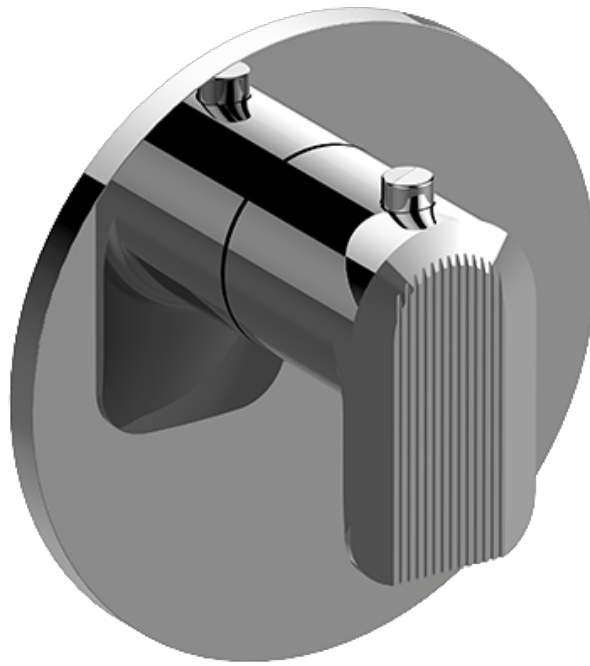

SHOWER  
M-Series Full Thermostatic  
Shower System  
**GL3.112SH-LM58E0**

---

**GRAFF®**

## Information

- 3/4" thermostatic valve and trim
- 3/4" stop/volume control valve and 2-way diverter valve and trims
- 8" showerhead with 12" wall-mounted shower arm
- Showerhead features no-clog, easy-clean spray nozzles
- Flush-mounted swivel body sprays (3 pieces)
- Handshower set with wall-mounted slide bar and 59" hose (PVD finishes use 59" flex hose)
- Optional extension kit
- Flow rates: showerhead  $\leq 1.8$  max gpm, handshower  $\leq 1.5$  max gpm, body sprays  $\leq 1.5$  max gpm each
- ADA

SHOWER  
M-Series Thermostatic Valve Trim  
with Handle