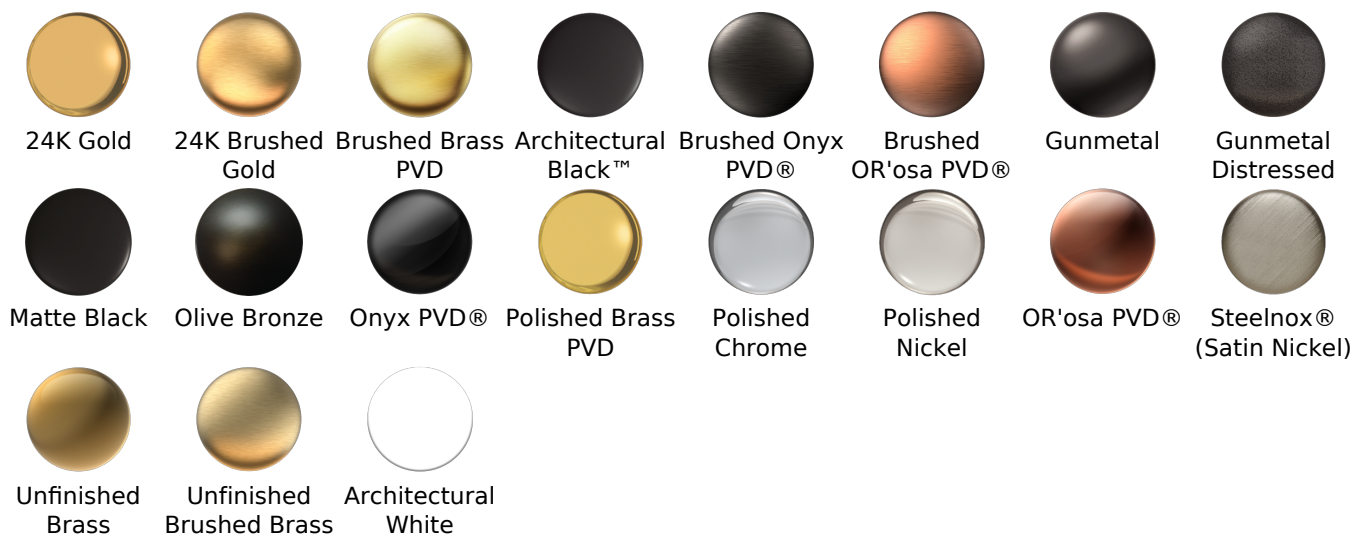

SHOWER
Contemporary Round Wall Supply
Elbow
G-8613

Information

- 1/2" NPT female thread inlet

Finishes