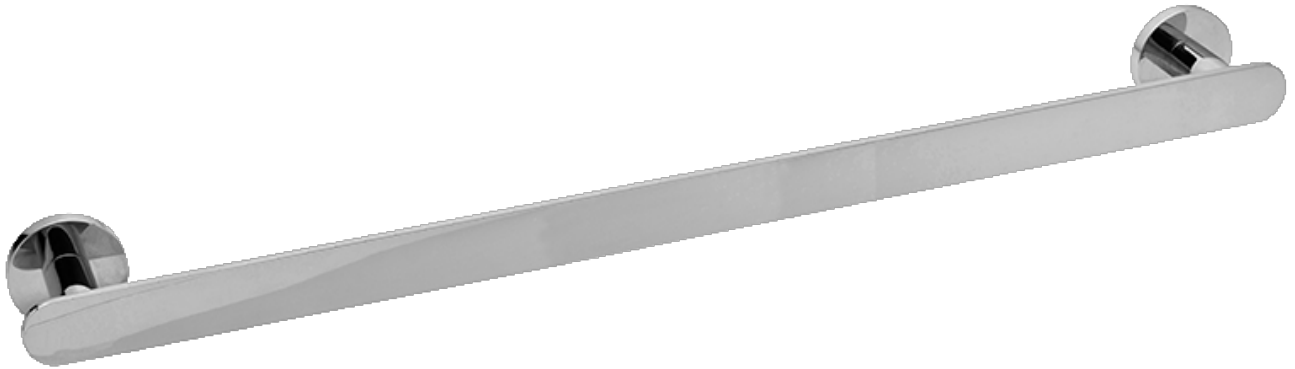

BATHROOM
30" Towel Bar
G-9210

GRAFF®

Finishes

G-9210
Sento Collection
30" Towel Bar

Available Finishes

- Polished Chrome G-9210-PC
- Steelnox® G-9210-SN
- Olive Bronze G-9210-OB
- Polished Nickel G-9210-PN
- Architectural Black G-9210-BK
- Architectural White G-9210-WT