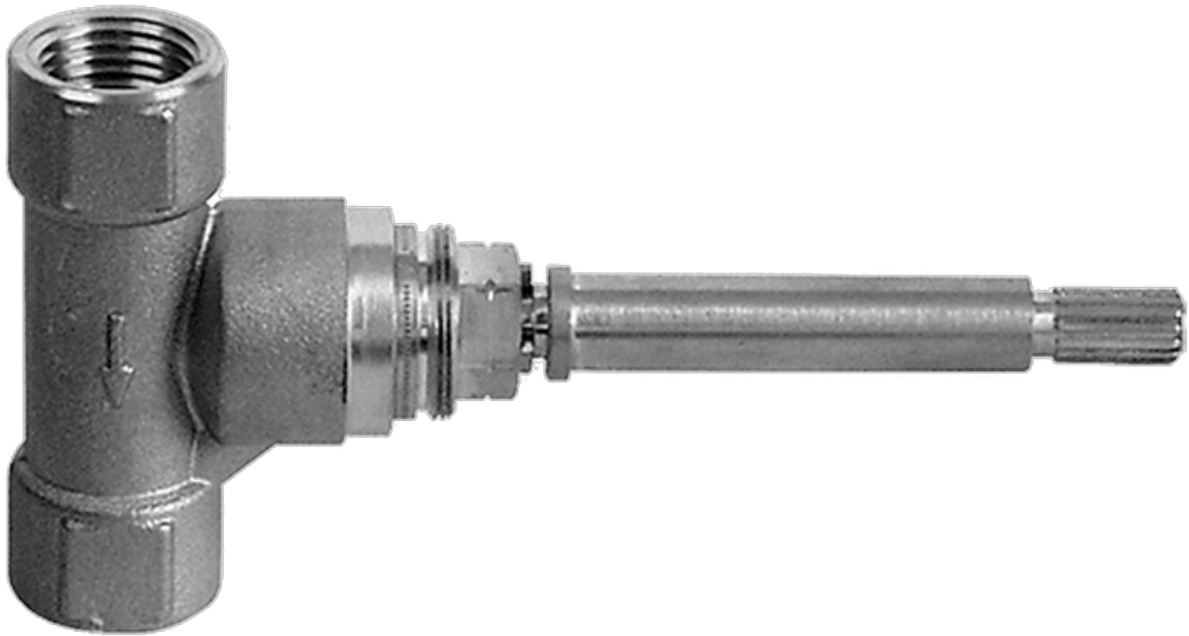

SHOWER  
Rough  
**G-8070**

**GRAFF®**

---

### **Information**

- 1/2" universal inlets/outlets with female threads
- Supplied with protective plastic cover

## 1/2" Concealed Stop/Volume Control Rough Valve

### Product Features

- 6.85 gpm @ 60 psi
- 1/2" universal inlets/outlets with female threads
- Supplied with protective plastic cover