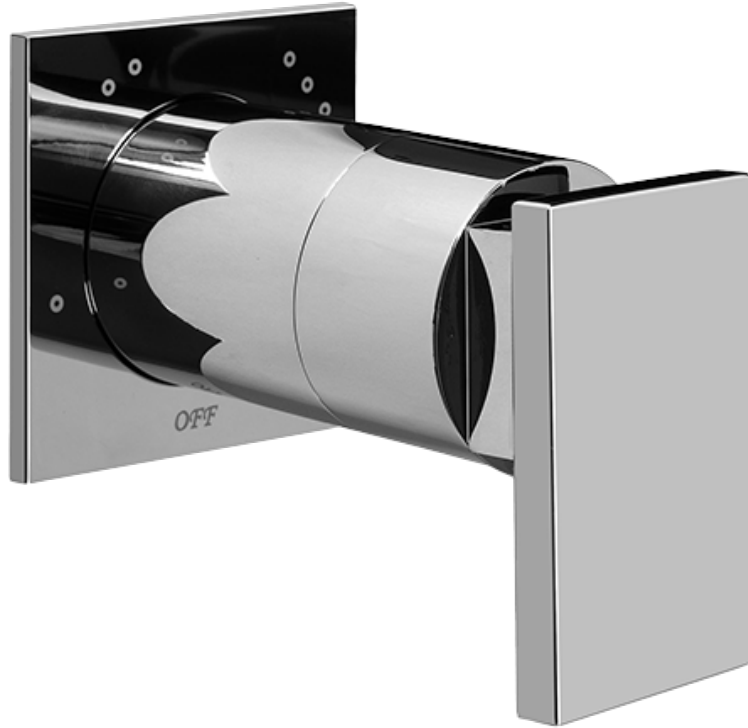

SHOWER  
Solar/Structure Transfer Valve  
Trim Plates and Handle  
**G-8066-LM31S-T**

---

**GRAFF®**

### Information

- Single metal lever handle
- Decorative trim plate WITH off function
- Use with G-8050 (4-port thermostatic diverter valve w/stop)
- To complete package, you must order rough diverter valve
- ADA

### Finishes

Polished  
Chrome

Steelnox®  
(Satin Nickel)