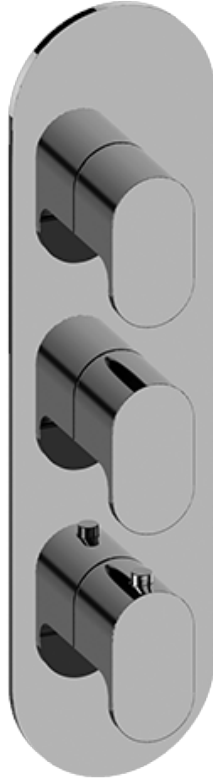

SHOWER
M-Series Thermostatic Shower
System - Tub and Shower with
Handshower
GL3.612WT-LM44E0

GRAFF®

Information

- 3/4" thermostatic valve and trim
- 3/4" stop/volume control and 3-way diverter valve
- 8" showerhead with 12" wall-mounted shower arm
- Showerhead features no-clog, easy-clean spray nozzles
- Handshower set with wall-mounted slide bar and 59" hose (PVD finishes use 59" flex hose)
- 6" contemporary tub spout
- Optional extension kit
- Flow rates: showerhead ≤ 1.8 max gpm, handshower ≤ 1.5 max gpm
- ADA
- CALGreen

www.graff-faucets.com | phone: 800-954-4723

SHOWER
Three-Way Diverter Control Valve
WITH Off Function (No Pass-
Through)
G-8053

GRAFF®

Information

- ~11.4 gpm @ 60 psi
- 3/4" universal inlets/outlets with female threads
- Operates one function at a time
- Stacking inlet feature
- Supplied with protective plastic cover
- CALGreen compliant depending on functions

Finishes

G-8053

M-Series

3-Way Diverter Control Valve WITH Off Function (No Pass-Through)

Product Features

- 3/4" universal inlets/outlets with female threads
- Stacking inlet feature
- Supplied with protective plastic cover
- CalGreen compliant dependent on functions

www.graff-faucets.com | phone: 800-954-4723

SHOWER
Ametis Round M-Series Valve Trim
with Three Handles
G-8056-LM44E0-T

GRAFF®

Information

- Three metal handles
- Decorative trim plate
- Use with G-8006 and G-8076, G-8077, G-8052 or G-8053 thermostatic rough valves
- To complete package, you must order rough valves
- ADA