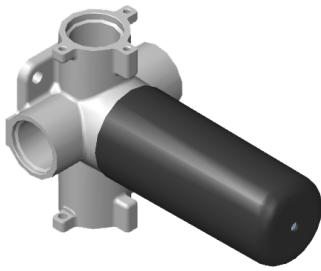

SHOWER
M-Series Thermostatic Shower
System - Tub and Shower with
Handshower
GL3.612WT-LM44E0

GRAFF®

Information

- 3/4" thermostatic valve and trim
- 3/4" stop/volume control and 3-way diverter valve
- 8" showerhead with 12" wall-mounted shower arm
- Showerhead features no-clog, easy-clean spray nozzles
- Handshower set with wall-mounted slide bar and 59" hose (PVD finishes use 59" flex hose)
- 6" contemporary tub spout
- Optional extension kit
- Flow rates: showerhead ≤ 1.8 max gpm, handshower ≤ 1.5 max gpm
- ADA
- CALGreen

SHOWER
Thermostatic Rough Valve
G-8006

GRAFF[®]

Information

- 12.9 gpm @ 60 psi
- 3/4" universal inlets
- Built-in service stops
- Stacking outlet feature
- Complete serviceability from front of all units
- Supplied with protective plastic cover
- CalGreen compliant dependent on functions

www.graff-faucets.com | phone: 800-954-4723

SHOWER
Three-Way Diverter Control Valve
WITH Off Function (No Pass-
Through)
G-8053

GRAFF®

Information

- ~11.4 gpm @ 60 psi
- 3/4" universal inlets/outlets with female threads
- Operates one function at a time
- Stacking inlet feature
- Supplied with protective plastic cover
- CALGreen compliant depending on functions

Finishes

G-8053

M-Series

3-Way Diverter Control Valve WITH Off Function (No Pass-Through)

Product Features

- 3/4" universal inlets/outlets with female threads
- Stacking inlet feature
- Supplied with protective plastic cover
- CalGreen compliant dependent on functions