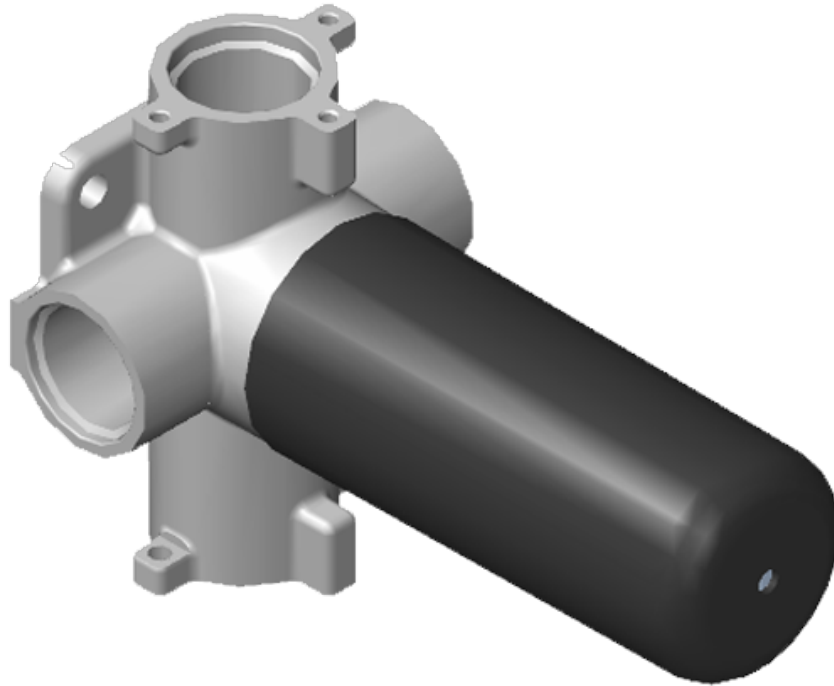

SHOWER
M-Series Thermostatic Shower
System - Tub and Shower with
Handshower
GL3.612WT-LM44E0

GRAFF®

Information

- 3/4" thermostatic valve and trim
- 3/4" stop/volume control and 3-way diverter valve
- 8" showerhead with 12" wall-mounted shower arm
- Showerhead features no-clog, easy-clean spray nozzles
- Handshower set with wall-mounted slide bar and 59" hose (PVD finishes use 59" flex hose)
- 6" contemporary tub spout
- Optional extension kit
- Flow rates: showerhead ≤ 1.8 max gpm, handshower ≤ 1.5 max gpm
- ADA
- CALGreen

SHOWER
Thermostatic Rough Valve
G-8006

GRAFF[®]

Information

- 12.9 gpm @ 60 psi
- 3/4" universal inlets
- Built-in service stops
- Stacking outlet feature
- Complete serviceability from front of all units
- Supplied with protective plastic cover
- CalGreen compliant dependent on functions

www.graff-faucets.com | phone: 800-954-4723

SHOWER
Three-Way Diverter Control Valve
WITH Off Function (No Pass-
Through)
G-8053

GRAFF®

Information

- ~11.4 gpm @ 60 psi
- 3/4" universal inlets/outlets with female threads
- Operates one function at a time
- Stacking inlet feature
- Supplied with protective plastic cover
- CALGreen compliant depending on functions

Finishes

G-8053

M-Series

3-Way Diverter Control Valve WITH Off Function (No Pass-Through)

Product Features

- 3/4" universal inlets/outlets with female threads
- Stacking inlet feature
- Supplied with protective plastic cover
- CalGreen compliant dependent on functions