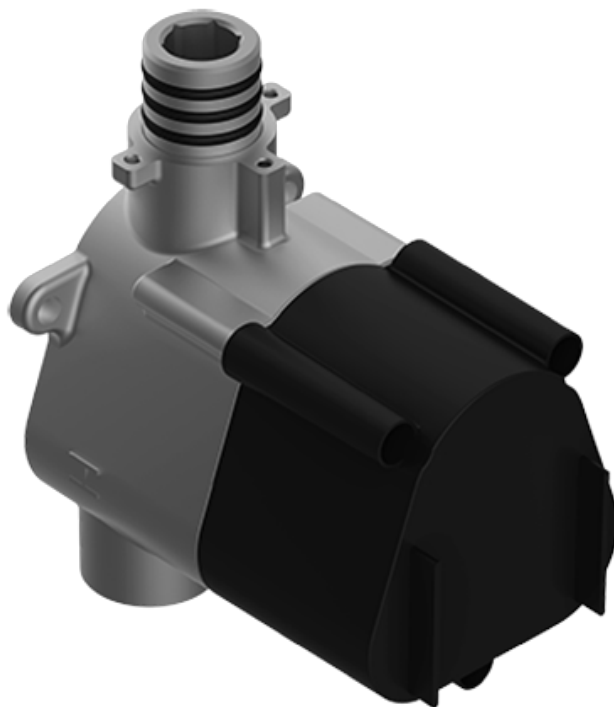

SHOWER
M-Series Thermostatic Shower
System - Tub and Shower with
Handshower
GL3.612WT-LM44E0

GRAFF®

Information

- 3/4" thermostatic valve and trim
- 3/4" stop/volume control and 3-way diverter valve
- 8" showerhead with 12" wall-mounted shower arm
- Showerhead features no-clog, easy-clean spray nozzles
- Handshower set with wall-mounted slide bar and 59" hose (PVD finishes use 59" flex hose)
- 6" contemporary tub spout
- Optional extension kit
- Flow rates: showerhead ≤ 1.8 max gpm, handshower ≤ 1.5 max gpm
- ADA
- CALGreen

SHOWER
Thermostatic Rough Valve
G-8006

GRAFF[®]

Information

- 12.9 gpm @ 60 psi
- 3/4" universal inlets
- Built-in service stops
- Stacking outlet feature
- Complete serviceability from front of all units
- Supplied with protective plastic cover
- CalGreen compliant dependent on functions

Finishes

Architectural
Black™

Matte Black

Polished
Chrome

Architectural
White

G-8006

M-Series

3/4" Concealed Thermostatic Rough Valve

www.graff-faucets.com | phone: 800-954-4723

SHOWER
Three-Way Diverter Control Valve
WITH Off Function (No Pass-
Through)
G-8053

GRAFF®

Information

- ~11.4 gpm @ 60 psi
- 3/4" universal inlets/outlets with female threads
- Operates one function at a time
- Stacking inlet feature
- Supplied with protective plastic cover
- CALGreen compliant depending on functions