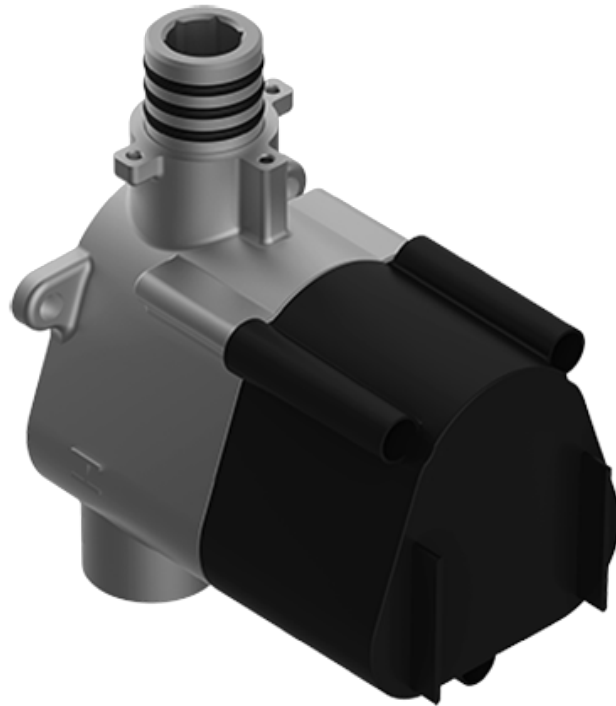

SHOWER
Vintage M-Series Thermostatic
Shower System - Shower with
Handshower
GT3.041WB-C18E0

GRAFF®

Information

- 3/4" thermostatic valve and trim
- 3/4" stop/volume control valve (2 pieces)
- 9" showerhead with 12" ceiling-mounted shower arm
- Showerhead features no-clog, easy-clean spray nozzle
- Handshower set with wall-mounted slide bar and 59" hose
- Optional extension kit
- Flow rates: showerhead ≤ 1.8 max gpm, handshower ≤ 1.8 max gpm

SHOWER
Vintage M-Series Valve Trim with
Three Handles

Information

- Three metal handles
- Decorative trim plate
- Use with M-Series rough valves

Finishes

G-8087-C18E0-T

M-Series

SHOWER
 Thermostatic Rough Valve
G-8006

Information

- 12.9 gpm @ 60 psi
- 3/4" universal inlets
- Built-in service stops
- Stacking outlet feature
- Complete serviceability from front of all units
- Supplied with protective plastic cover
- CalGreen compliant dependent on functions

Finishes

Architectural
White

G-8006

M-Series

3/4" Concealed Thermostatic Rough Valve

Product Features

- 12.9 gpm @ 60 psi
- 3/4" universal inlets
- Built-in service stops
- Stacking outlet feature
- Complete serviceability from front of all units
- Supplied with protective plastic cover
- CalGreen compliant dependent on functions