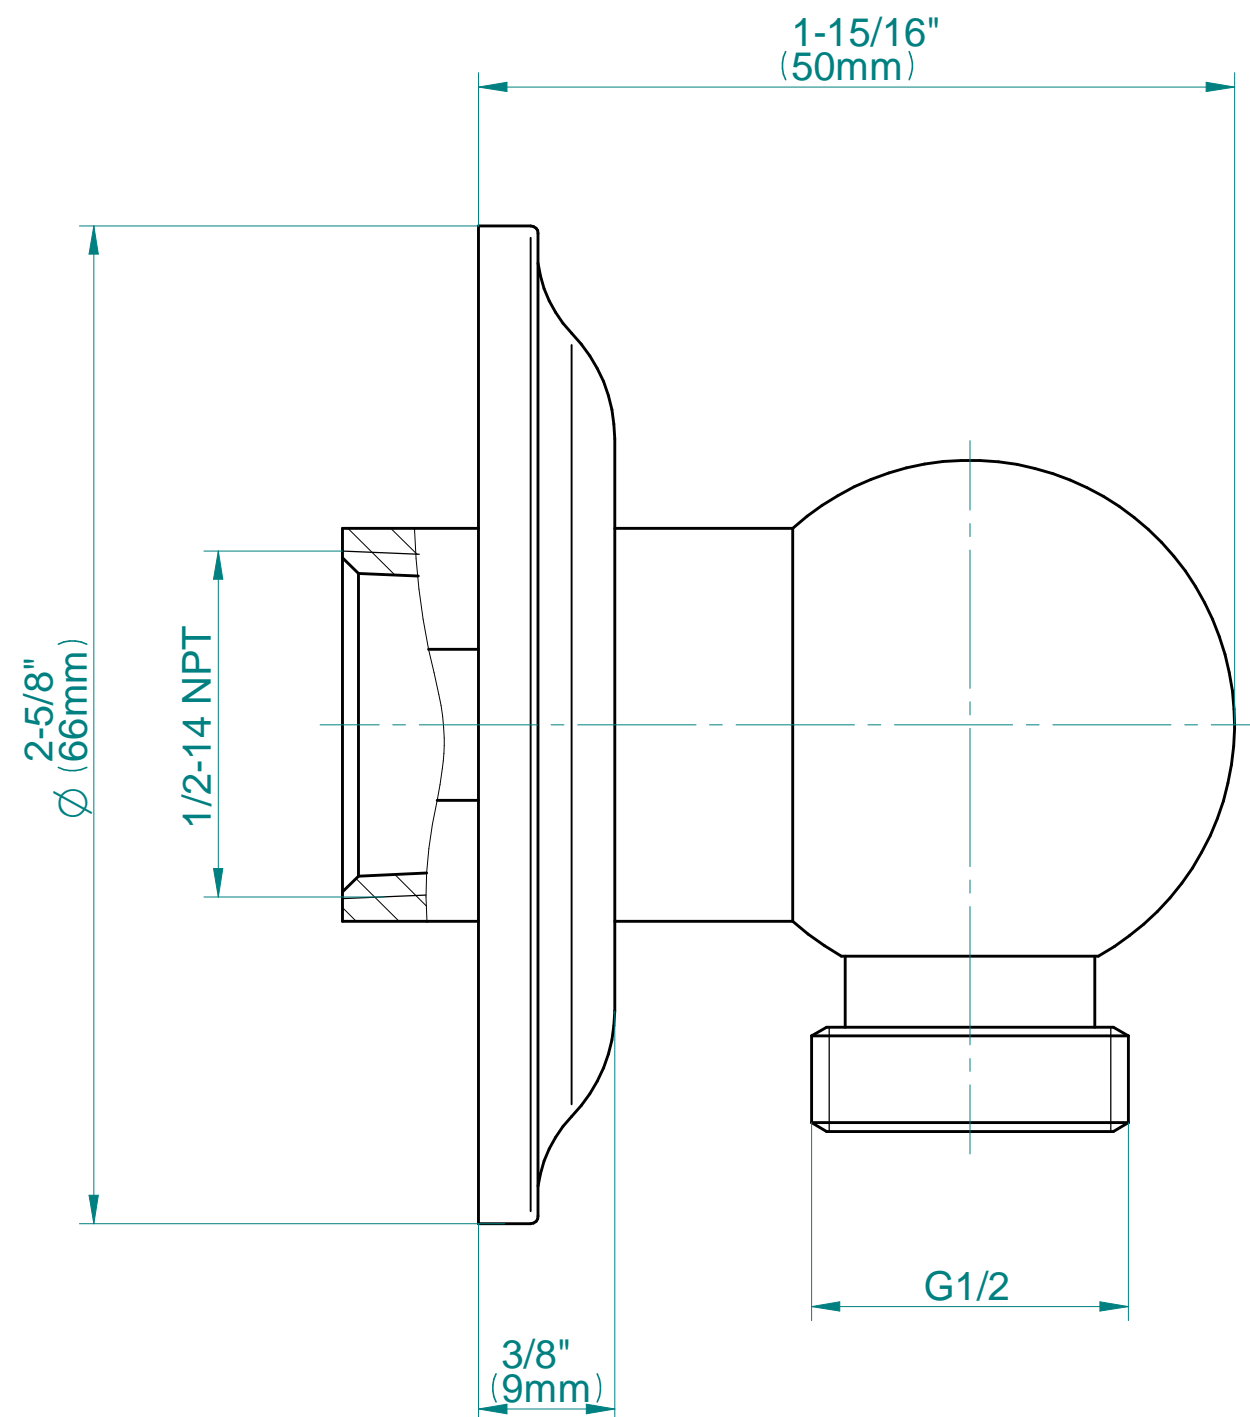

SHOWER
Vintage M-Series Thermostatic
Shower System - Shower with
Handshower
GT3.041WB-C18E0

GRAFF®

Information

- 3/4" thermostatic valve and trim
- 3/4" stop/volume control valve (2 pieces)
- 9" showerhead with 12" ceiling-mounted shower arm
- Showerhead features no-clog, easy-clean spray nozzle
- Handshower set with wall-mounted slide bar and 59" hose
- Optional extension kit
- Flow rates: showerhead ≤ 1.8 max gpm, handshower ≤ 1.8 max gpm

* Special order finish- call for availability

SHOWER
Transitional Wall Supply Elbow
G-8663

Information

- 1/2" NPT female thread inlet

Finishes

G-8663

CAMDEN Series

SHOWER
 Vintage Wall-Mounted Slide Bar
G-8711

Information

- 27" tall wall-mounted slide bar
- Adjustable bracket fits all hoses with conical nut

Finishes

							
24K Gold	24K Brushed Gold	24K Brushed Gold with Black Accents	Architectural Black™	Brushed Nickel	Gunmetal	Gunmetal Distressed	Matte Black
							
Olive Bronze	Polished Chrome	Polished Chrome with Black Accents	Polished Nickel	Polished Nickel with Black Accents	Unfinished Brass	Unfinished Brushed Brass	Vintage Brushed Brass
							
Architectural White							