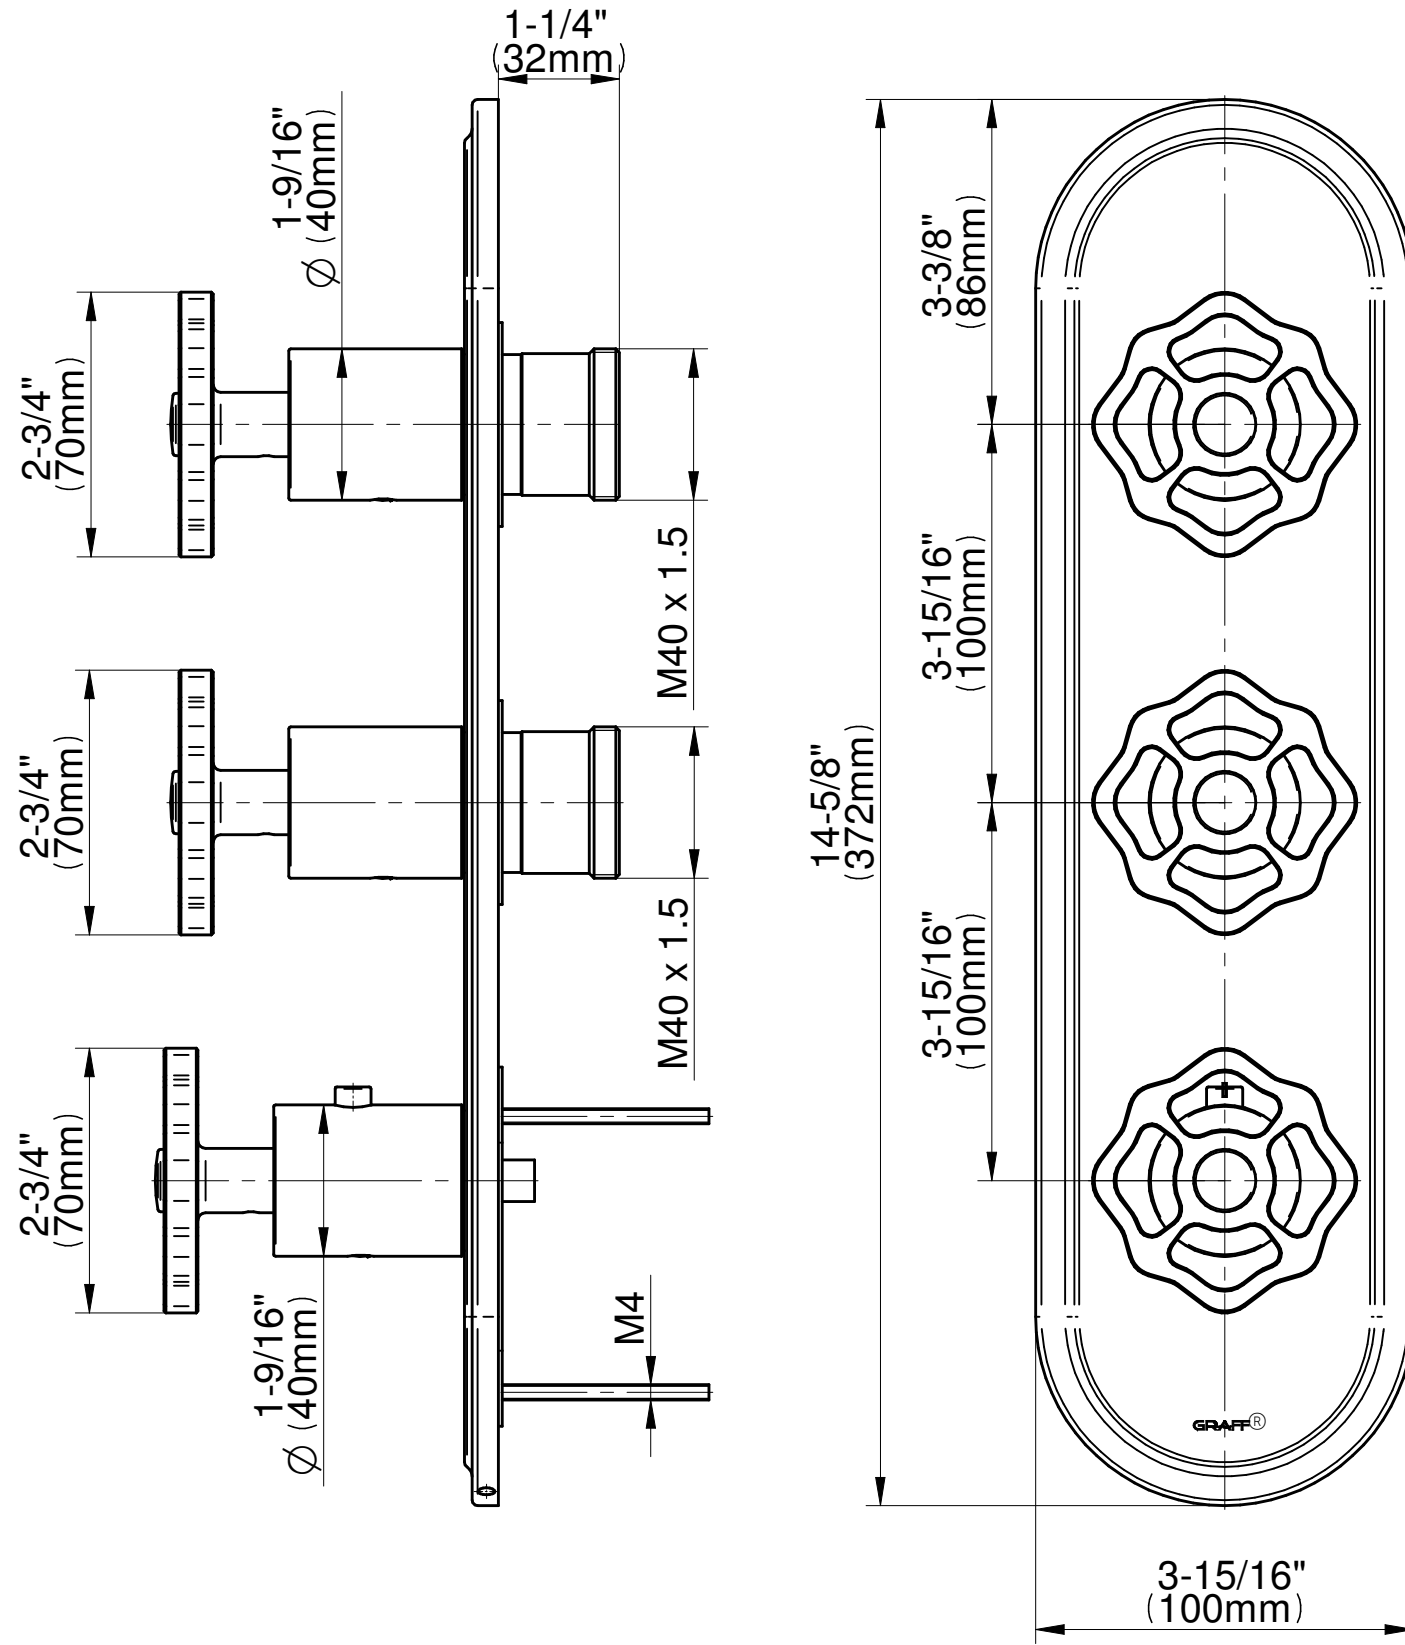

SHOWER
Vintage M-Series Thermostatic
Shower System - Shower with
Handshower
GT3.041WB-C18E0

GRAFF®

Information

- 3/4" thermostatic valve and trim
- 3/4" stop/volume control valve (2 pieces)
- 9" showerhead with 12" ceiling-mounted shower arm
- Showerhead features no-clog, easy-clean spray nozzle
- Handshower set with wall-mounted slide bar and 59" hose
- Optional extension kit
- Flow rates: showerhead ≤ 1.8 max gpm, handshower ≤ 1.8 max gpm

SHOWER
Vintage M-Series Valve Trim with
Three Handles

Information

- Three metal handles
- Decorative trim plate
- Use with M-Series rough valves

Finishes

G-8087-C18E0-T

M-Series

SHOWER
 Thermostatic Rough Valve
G-8006

Finishes

Architectural
White

G-8006

M-Series

3/4" Concealed Thermostatic Rough Valve

Product Features

- 12.9 gpm @ 60 psi
- 3/4" universal inlets
- Built-in service stops
- Stacking outlet feature
- Complete serviceability from front of all units
- Supplied with protective plastic cover
- CalGreen compliant dependent on functions

www.graff-faucets.com | phone: 800-954-4723

SHOWER
 Stop/Volume Control Valve with
 Pass Through
G-8076

Information

- 12.3 gpm @ 60 psi
- 3/4" universal inlets/outlets with female threads
- Stacking inlet and pass-through port feature
- Supplied with protective plastic cover
- CalGreen compliant dependent on functions