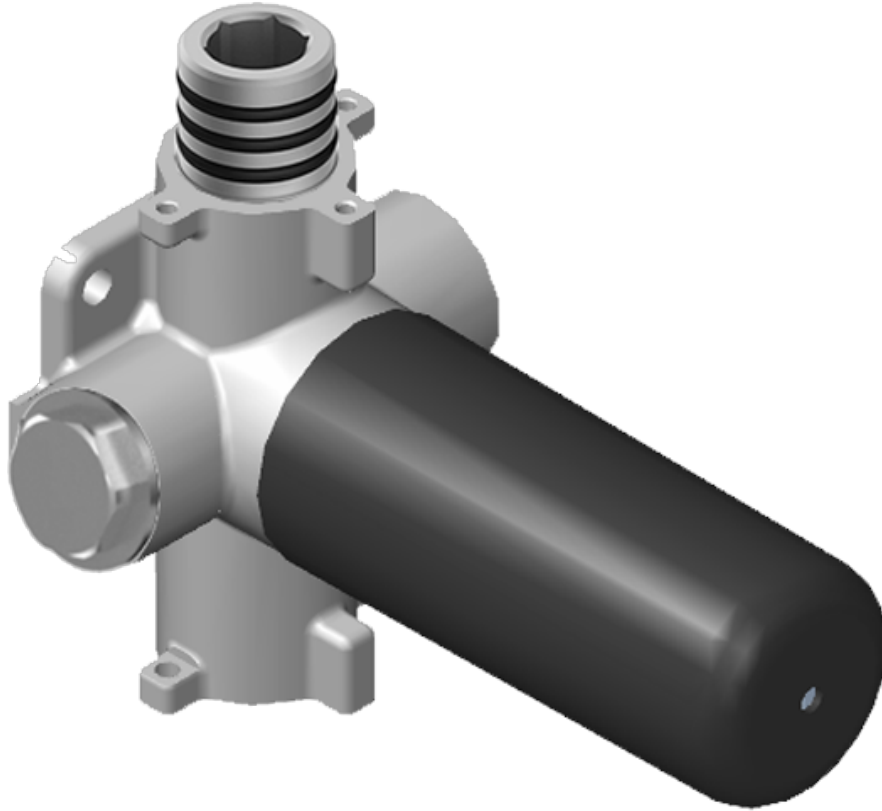

SHOWER
Vintage M-Series Thermostatic
Shower System - Shower with
Handshower
GT3.041WB-C18E0

GRAFF®

Information

- 3/4" thermostatic valve and trim
- 3/4" stop/volume control valve (2 pieces)
- 9" showerhead with 12" ceiling-mounted shower arm
- Showerhead features no-clog, easy-clean spray nozzle
- Handshower set with wall-mounted slide bar and 59" hose
- Optional extension kit
- Flow rates: showerhead ≤ 1.8 max gpm, handshower ≤ 1.8 max gpm

SHOWER
Vintage M-Series Valve Trim with
Three Handles

Information

- Three metal handles
- Decorative trim plate
- Use with M-Series rough valves

Finishes

G-8087-C18E0-T

M-Series

SHOWER
 Thermostatic Rough Valve
G-8006

Finishes

Architectural
White

G-8006

M-Series

3/4" Concealed Thermostatic Rough Valve

Product Features

- 12.9 gpm @ 60 psi
- 3/4" universal inlets
- Built-in service stops
- Stacking outlet feature
- Complete serviceability from front of all units
- Supplied with protective plastic cover
- CalGreen compliant dependent on functions

www.graff-faucets.com | phone: 800-954-4723

SHOWER
 Stop/Volume Control Valve with
 Pass Through
G-8076

Information

- 12.3 gpm @ 60 psi
- 3/4" universal inlets/outlets with female threads
- Stacking inlet and pass-through port feature
- Supplied with protective plastic cover
- CalGreen compliant dependent on functions