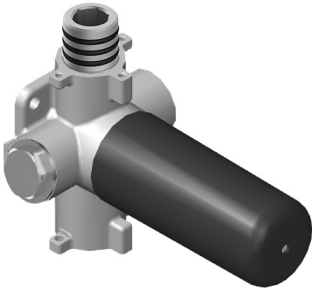

SHOWER
Vintage M-Series Thermostatic
Shower System - Shower with
Handshower
GT3.041WB-C18E0

GRAFF®

Information

- 3/4" thermostatic valve and trim
- 3/4" stop/volume control valve (2 pieces)
- 9" showerhead with 12" ceiling-mounted shower arm
- Showerhead features no-clog, easy-clean spray nozzle
- Handshower set with wall-mounted slide bar and 59" hose
- Optional extension kit
- Flow rates: showerhead ≤ 1.8 max gpm, handshower ≤ 1.8 max gpm

Finishes

Architectural
White

G-8006

M-Series

3/4" Concealed Thermostatic Rough Valve

Product Features

- 12.9 gpm @ 60 psi
- 3/4" universal inlets
- Built-in service stops
- Stacking outlet feature
- Complete serviceability from front of all units
- Supplied with protective plastic cover
- CalGreen compliant dependent on functions

www.graff-faucets.com | phone: 800-954-4723

SHOWER
 Stop/Volume Control Valve with
 Pass Through
G-8076

Information

- 12.3 gpm @ 60 psi
- 3/4" universal inlets/outlets with female threads
- Stacking inlet and pass-through port feature
- Supplied with protective plastic cover
- CalGreen compliant dependent on functions

White

G-8076

M-Series

Stop/Volume Control Rough Valve with Pass-Through

GRAFF[®]
CUTTING EDGE DESIGN

Product Features

- 13.2 gpm @ 60 psi
- 3/4" universal inlets/outlets with female threads
- Stacking inlet and pass-through port feature
- Supplied with protective plastic cover
- CalGreen compliant dependent on functions