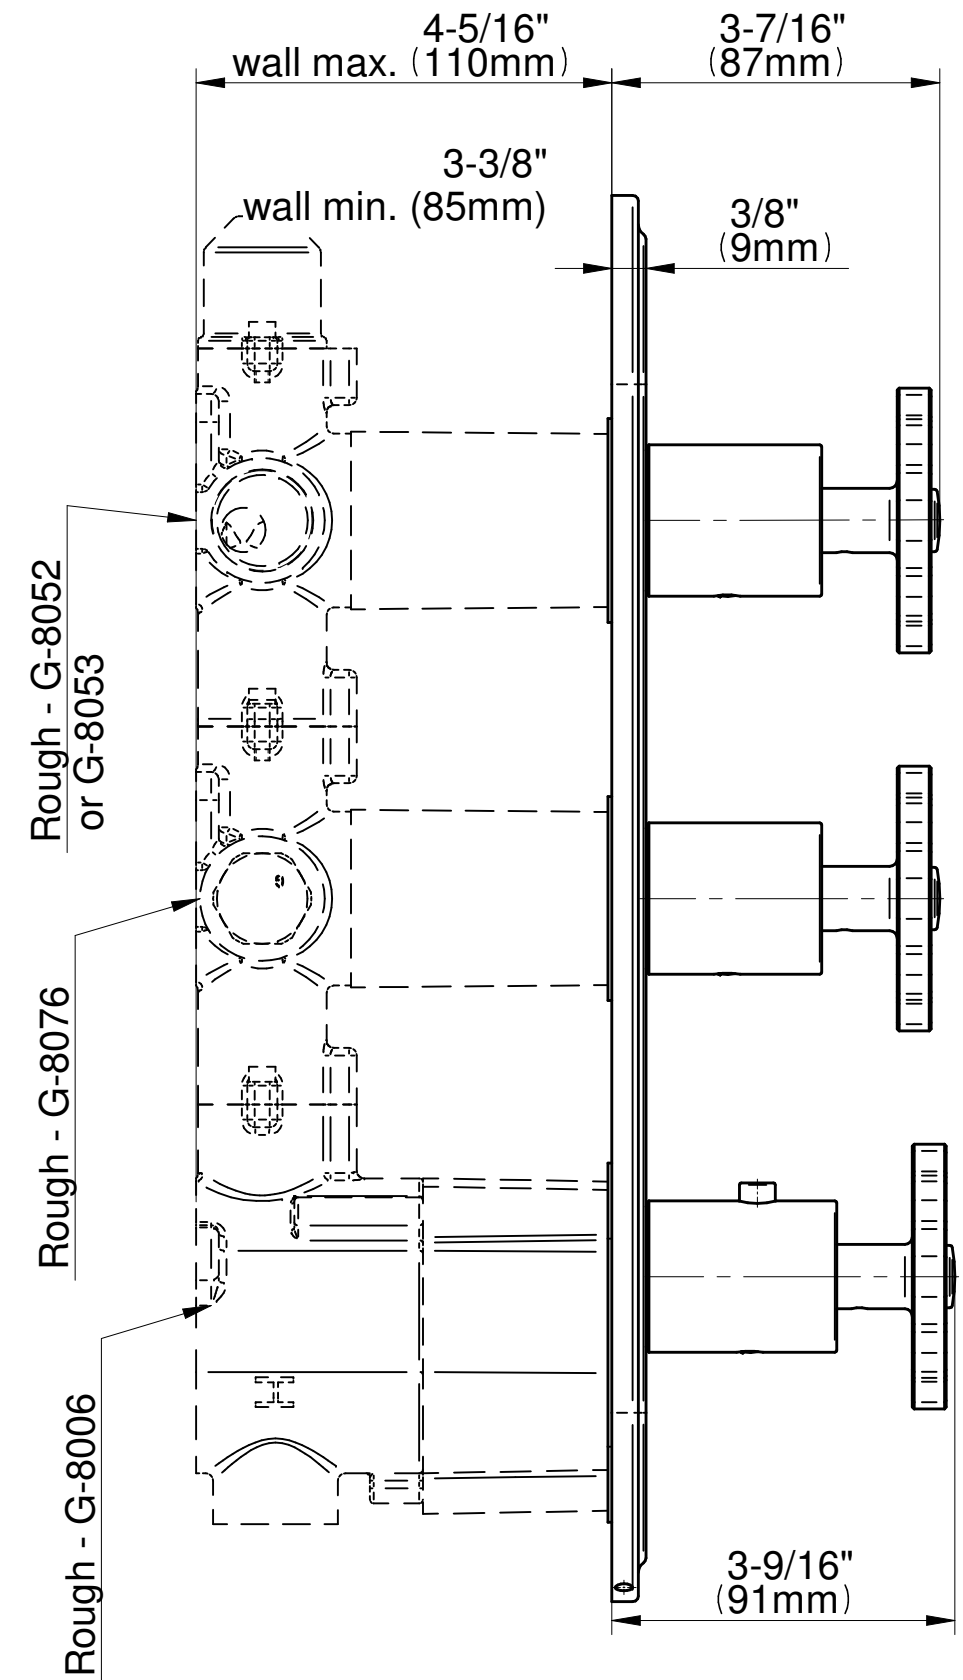

SHOWER
Vintage M-Series Thermostatic
Shower System - Shower with
Handshower
GT3.041WB-C18E0

GRAFF®

Information

- 3/4" thermostatic valve and trim
- 3/4" stop/volume control valve (2 pieces)
- 9" showerhead with 12" ceiling-mounted shower arm
- Showerhead features no-clog, easy-clean spray nozzle
- Handshower set with wall-mounted slide bar and 59" hose
- Optional extension kit
- Flow rates: showerhead ≤ 1.8 max gpm, handshower ≤ 1.8 max gpm

SHOWER
Vintage M-Series Valve Trim with
Three Handles

Information

- Three metal handles
- Decorative trim plate
- Use with M-Series rough valves

Finishes

G-8087-C18E0-T

M-Series

SHOWER
 Thermostatic Rough Valve
G-8006