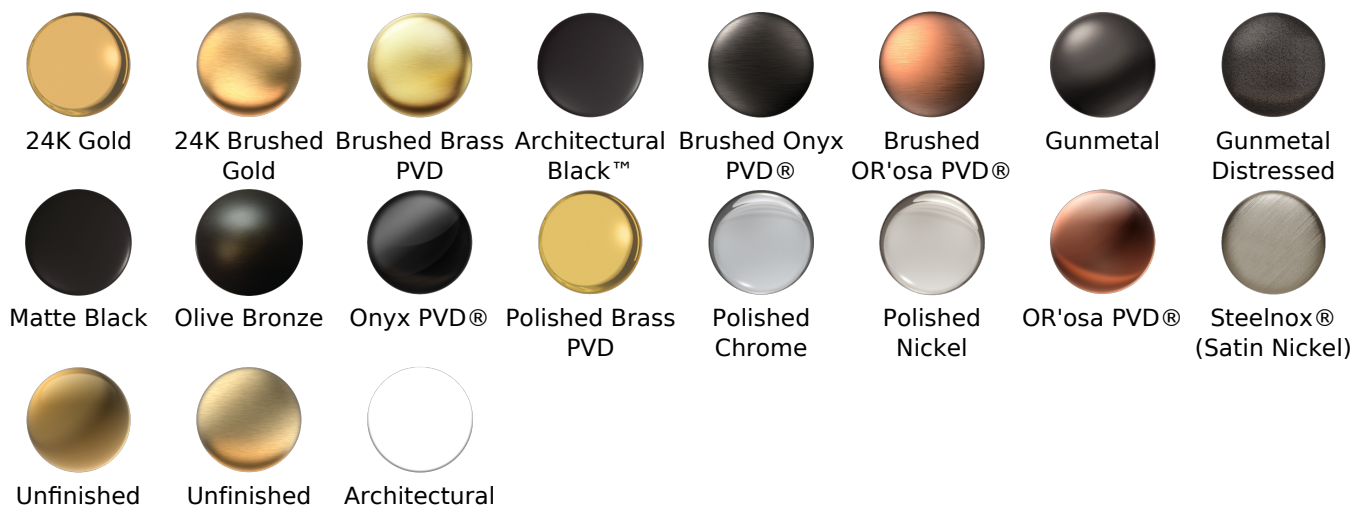

BATHROOM  
 Sento Widespread Lavatory  
 Faucet  
**G-6310-LM58B**

**Information**

- Installs on 8" centers
- Aerated flow rate  $\leq 1.2$  max gpm
- 1-3/16" hole cutout (x3)
- Includes push-top umbrella pop-up drain with overflow
- Optional matching decorative trap G-9970
- ADA
- CALGreen

**Finishes**

Brass

Brushed Brass

White