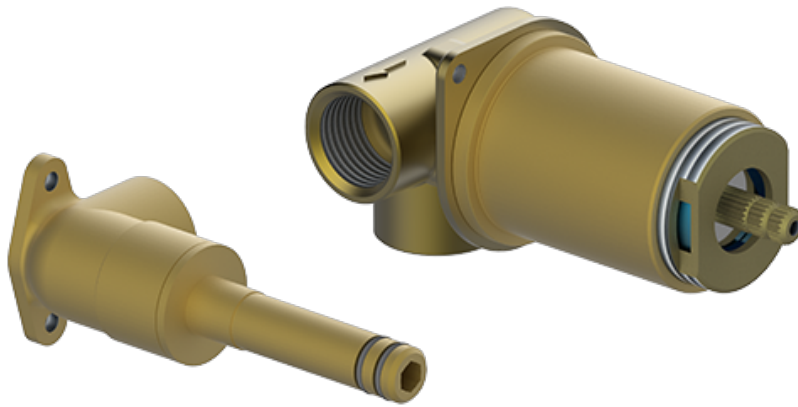

BATHROOM
Harley Wall-Mounted Lavatory
Faucet with Single Handle
G-11435-C19

GRAFF®

Information

- Wall-mount spout and handle installation
- Aerated flow rate ≤ 1.2 max gpm
- 7-1/2" spout reach
- Handle may be installed on left or right of spout
- Drain assembly not included
- Optional matching decorative trap G-9970
- Optional extension kit
- CALGreen

GN-11435-C19B-T

Harley Series

Finishes

24K Gold

24K Brushed
Gold

24K Brushed
Gold with
Onyx PVD
Accents

Brushed Brass
PVD

Architectural
Black™

Polished
Chrome with
Onyx PVD
Accents

Polished
Nickel

Polished
Nickel with
Onyx PVD
Accents

Architectural
White

G-1086

Vintage Series

BATHROOM
 Harley Wall-Mounted Lavatory
 Faucet with Single Handle
G-11435-C19

Information

- Wall-mount spout and handle installation
- Aerated flow rate ≤ 1.2 max gpm
- 7-1/2" spout reach
- Handle may be installed on left or right of spout
- Drain assembly not included
- Optional matching decorative trap G-9970
- Optional extension kit
- CALGreen