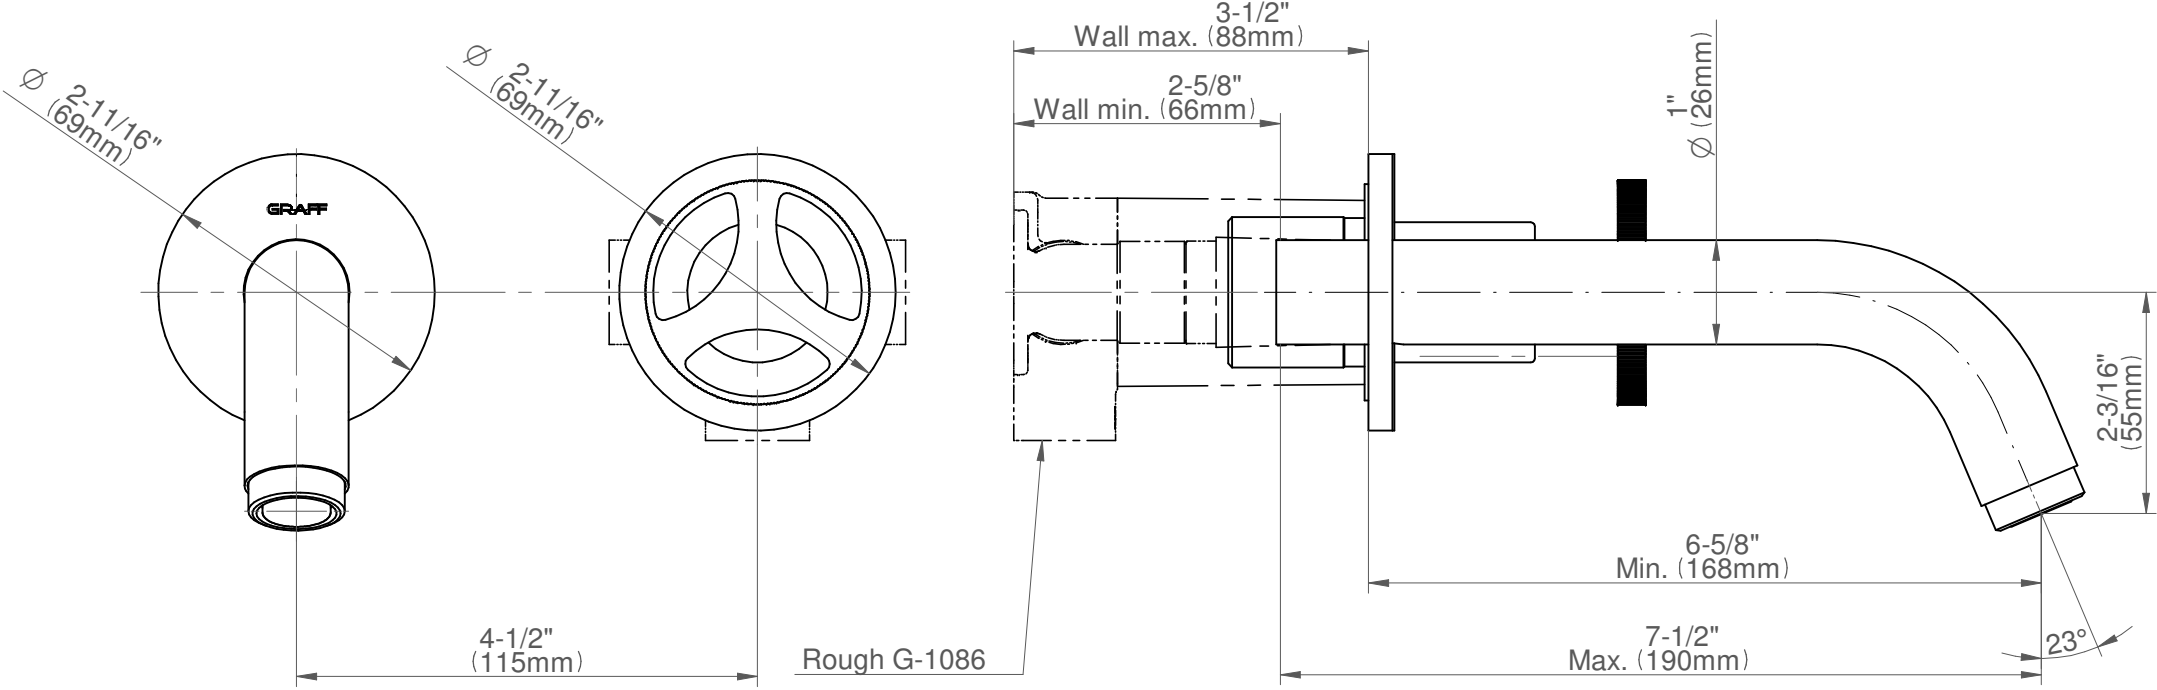

GN-11435-C19B-T

Harley Series