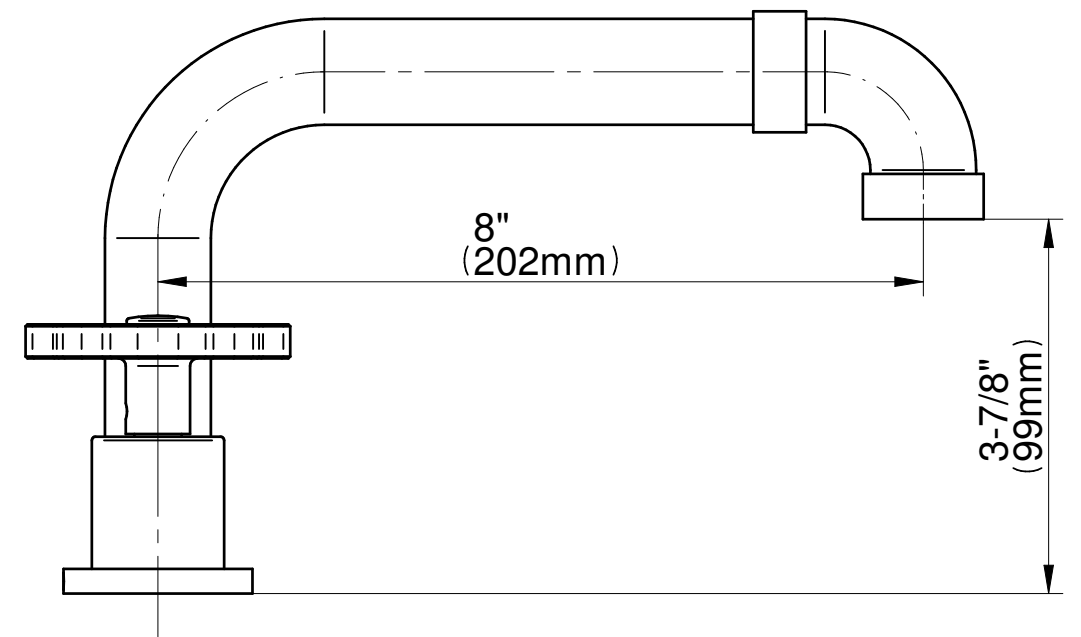

BATHROOM
Vintage Roman Tub
G-11350-C18B

GRAFF®

Information

- Matching deck-mounted handshower and diverter set available

G-11350-C18B

Vintage Series

Information

- Matching deck-mounted handshower and diverter set available

Finishes

G-11350-C18B

Vintage Series

Information

- 3/4" male NPT inlets
- Quick connect tub spout

Finishes

Product Features

- 3/4" male NPT inlets
- Quick connect tub spout