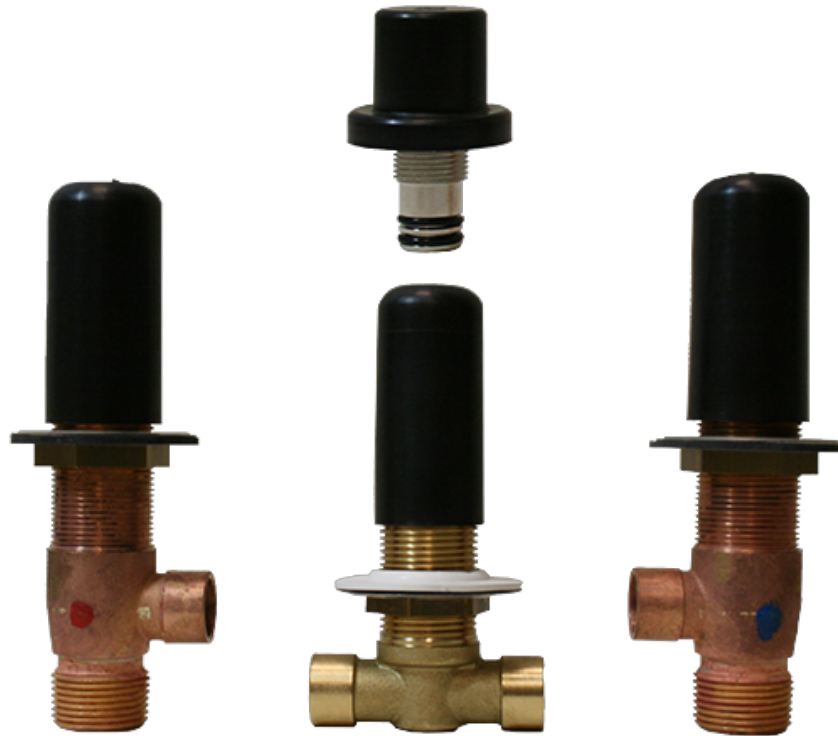

BATHROOM
Vintage Roman Tub
G-11350-C18B

GRAFF®

Information

- Matching deck-mounted handshower and diverter set available

G-11350-C18B

Vintage Series

Information

- Matching deck-mounted handshower and diverter set available

Finishes

G-11350-C18B

Vintage Series

Information

- 3/4" male NPT inlets
- Quick connect tub spout

Finishes

Product Features

- 3/4" male NPT inlets
- Quick connect tub spout