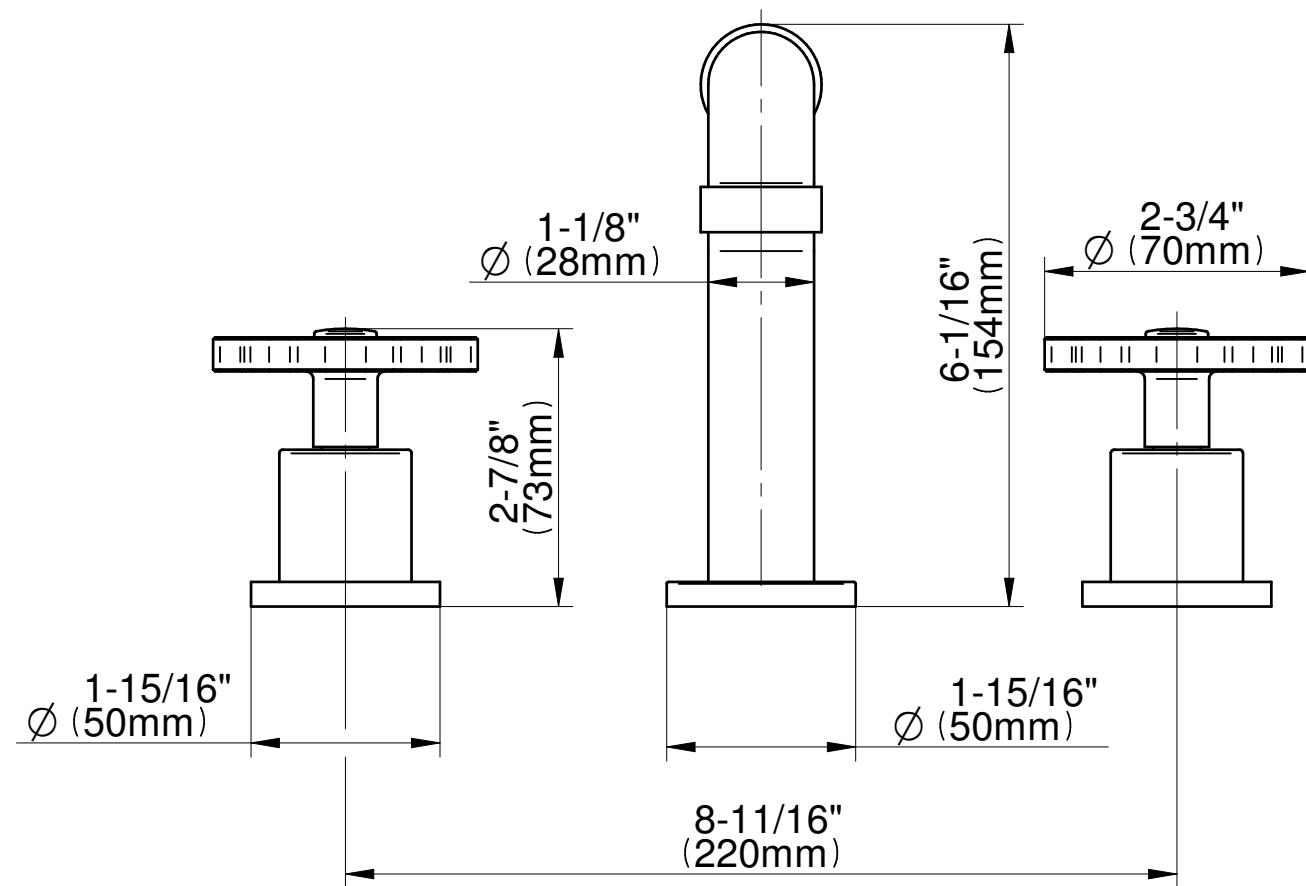

BATHROOM
Vintage Roman Tub
G-11350-C18B

GRAFF®

Information

- Matching deck-mounted handshower and diverter set available

G-11350-C18B

Vintage Series

Information

- Matching deck-mounted handshower and diverter set available

Finishes

G-11350-C18B

Vintage Series

Information

- 3/4" male NPT inlets
- Quick connect tub spout

Finishes

Product Features

- 3/4" male NPT inlets
- Quick connect tub spout