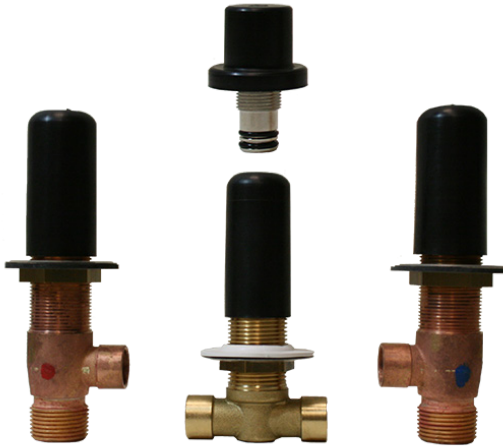

BATHROOM
Vintage Roman Tub
G-11350-C18B

GRAFF®

Information

- Matching deck-mounted handshower and diverter set available

G-11350-C18B

Vintage Series

Information

- Matching deck-mounted handshower and diverter set available

Finishes

G-11350-C18B

Vintage Series

Information

- 3/4" male NPT inlets
- Quick connect tub spout

Finishes

Product Features

- 3/4" male NPT inlets
- Quick connect tub spout