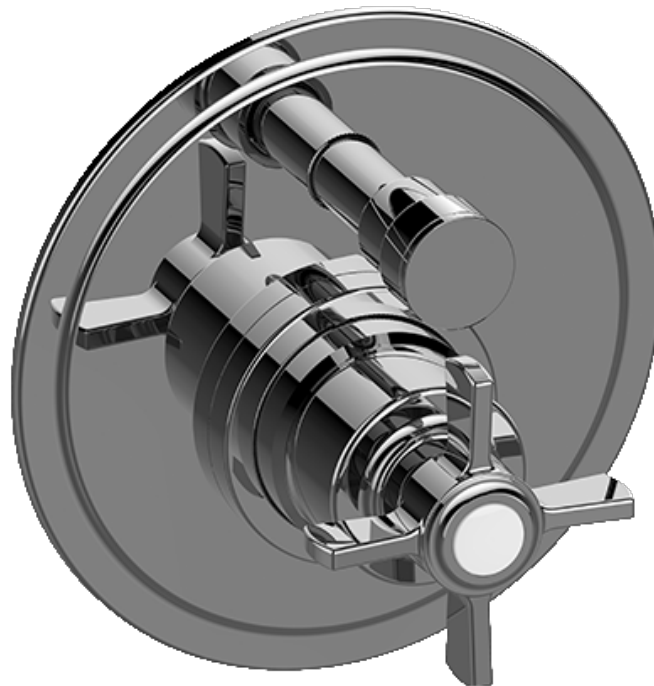

SHOWER
Pressure Balancing Shower
System - Shower with
Handshower
G-7225-C16S

GRAFF®

Information

- 1/2" pressure balance valve with diverter and trim
- 9" showerhead with 11" wall-mounted shower arm
- Showerhead features no-clog, easy-clean spray nozzles
- Handshower set with wall-mounted slide bar and 59" hose (PVD finishes use 59" flex hose)
- Optional extension kit
- Flow rates: showerhead ≤ 1.8 max gpm, handshower ≤ 1.8 max gpm
- ADA
- CALGreen

SHOWER
 Concealed Pressure Balancing
 Valve Rough w/Diverter
G-7055

Information

- Anti-scald protection
- 1/2" universal inlets/outlets with male threads
- Built-in service stops
- Push-button diverter
- For use with tub & shower configuration
- Supplied with protective plastic guard

G-7055

1/2" Rough Valve w/Diverter

Product Features

- Anti-scald protection
- 1/2" universal inlets/outlets with male threads
- Built-in service stops
- Push-button diverter
- For use with tub & shower configuration
- Supplied with protective plastic guard

www.graff-faucets.com | phone: 800-954-4723

SHOWER
 Pressure Balancing Valve Trim
 with Handle & Diverter
G-7095-C16S-T

Information

- Single metal handle, decorative trim plate
- Includes push-button diverter
- Use with G-7055 pressure balancing rough valve
- Available Fall 2017- Call for earlier availability
- ADA