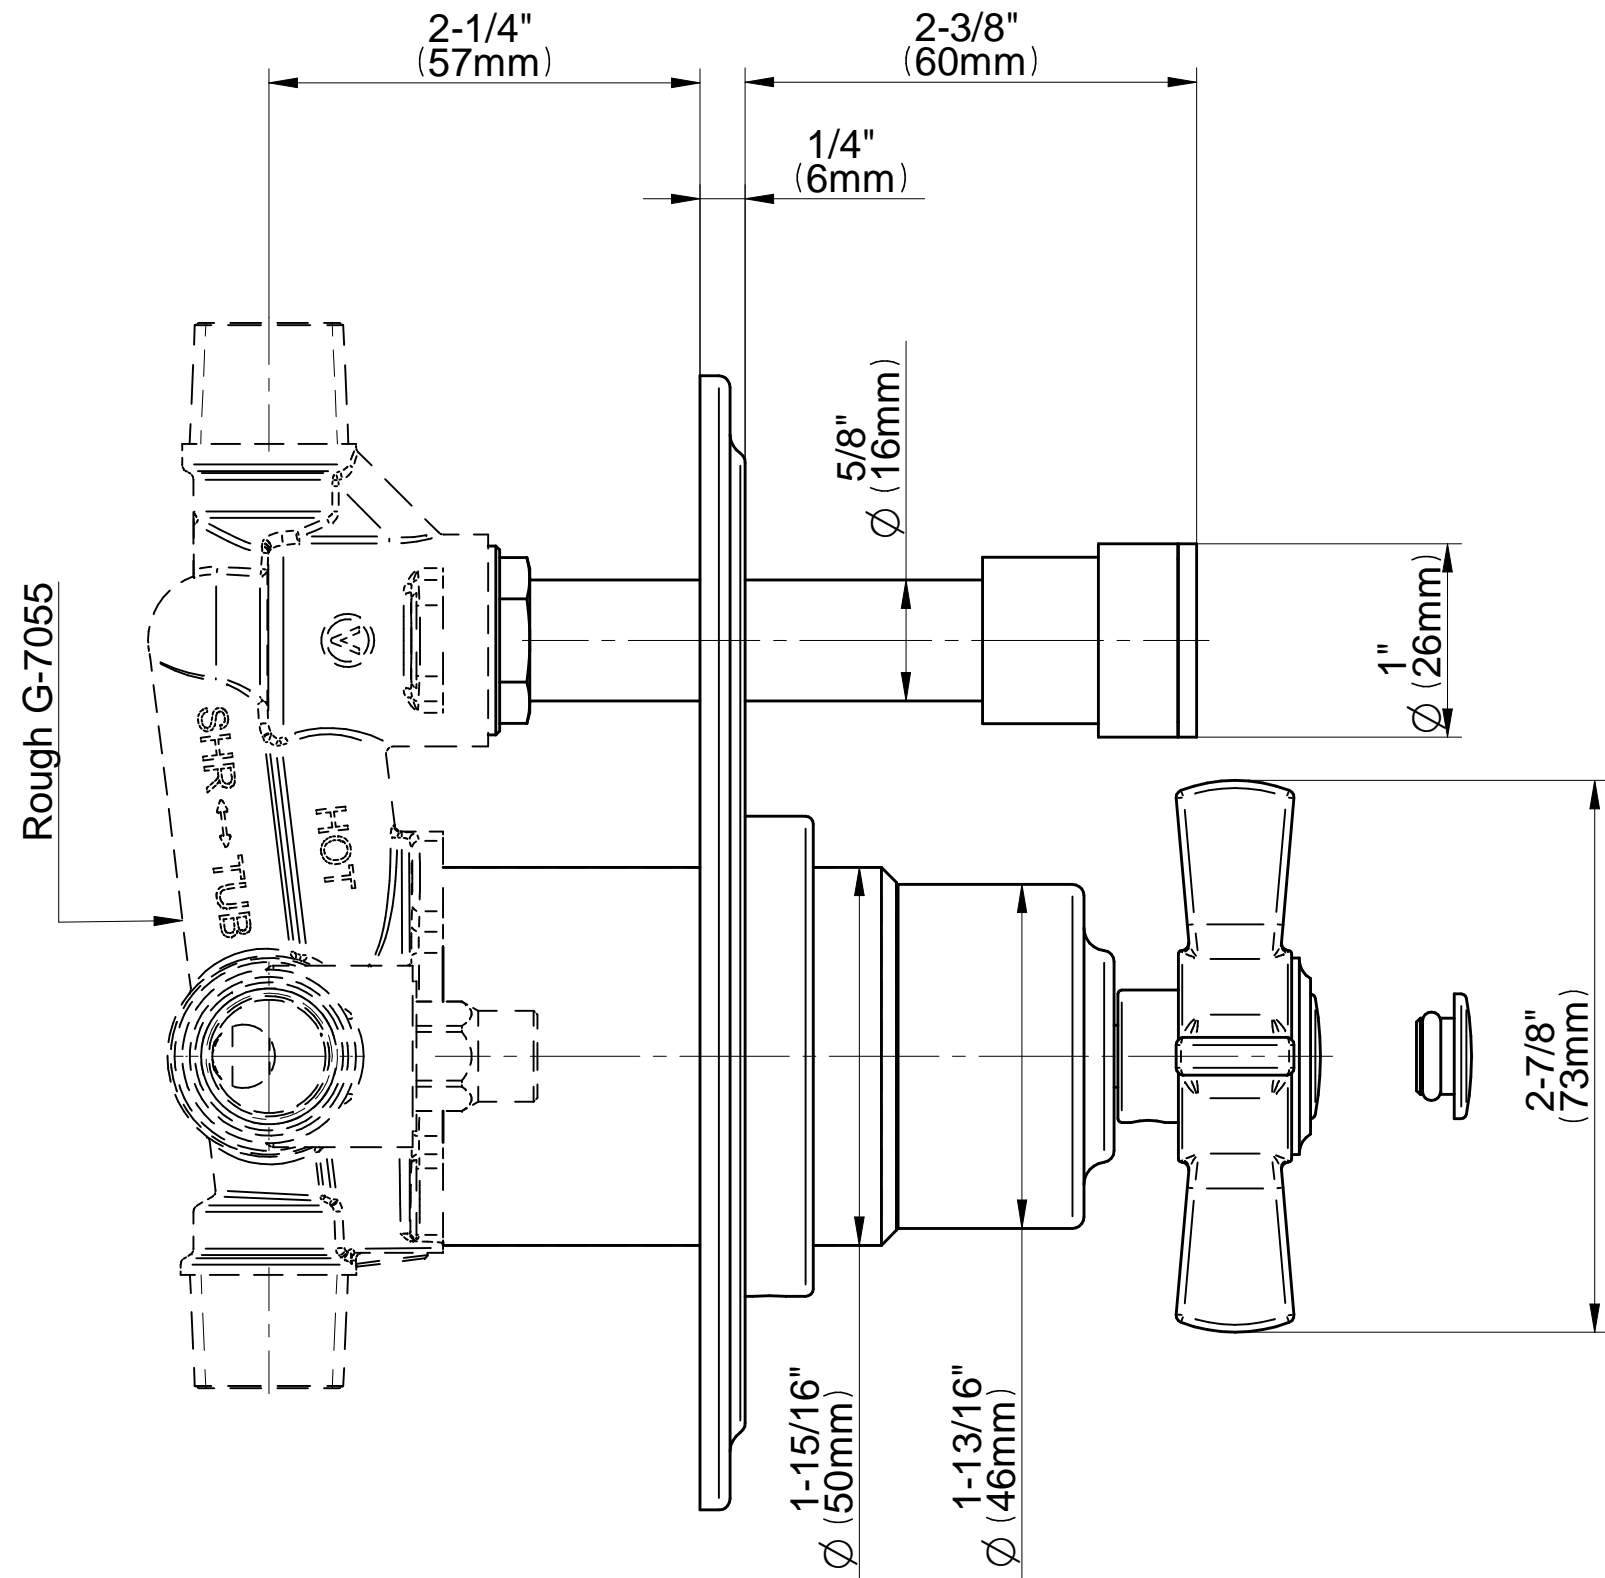

G-7095-C16S-T

CAMDEN Series