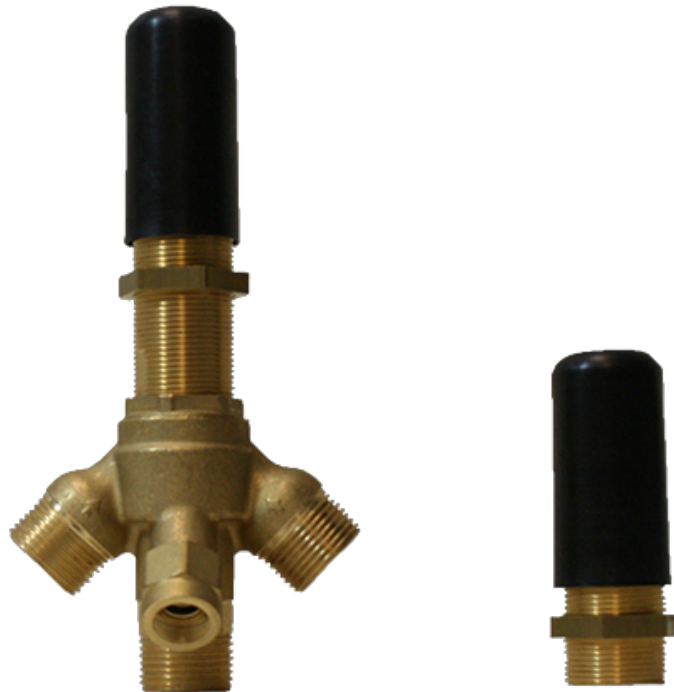

BATHROOM  
M.E. 25 Deck-Mounted  
Handshower & Diverter Set  
**G-6156-LM41B**

---

**GRAFF®**

**Information**

- Matches G-6152-LM41B Roman Tub Set
- Handshower hose included

# G-6156

## M.E. Series

**Information**

- Durable diverter valve

**Finishes**

**G-1057**  
Rough Valve

Product Features

- Durable diverter valve

Warranty

**Information**

- Matches G-6152-LM41B Roman Tub Set
- Handshower hose included

**Finishes**