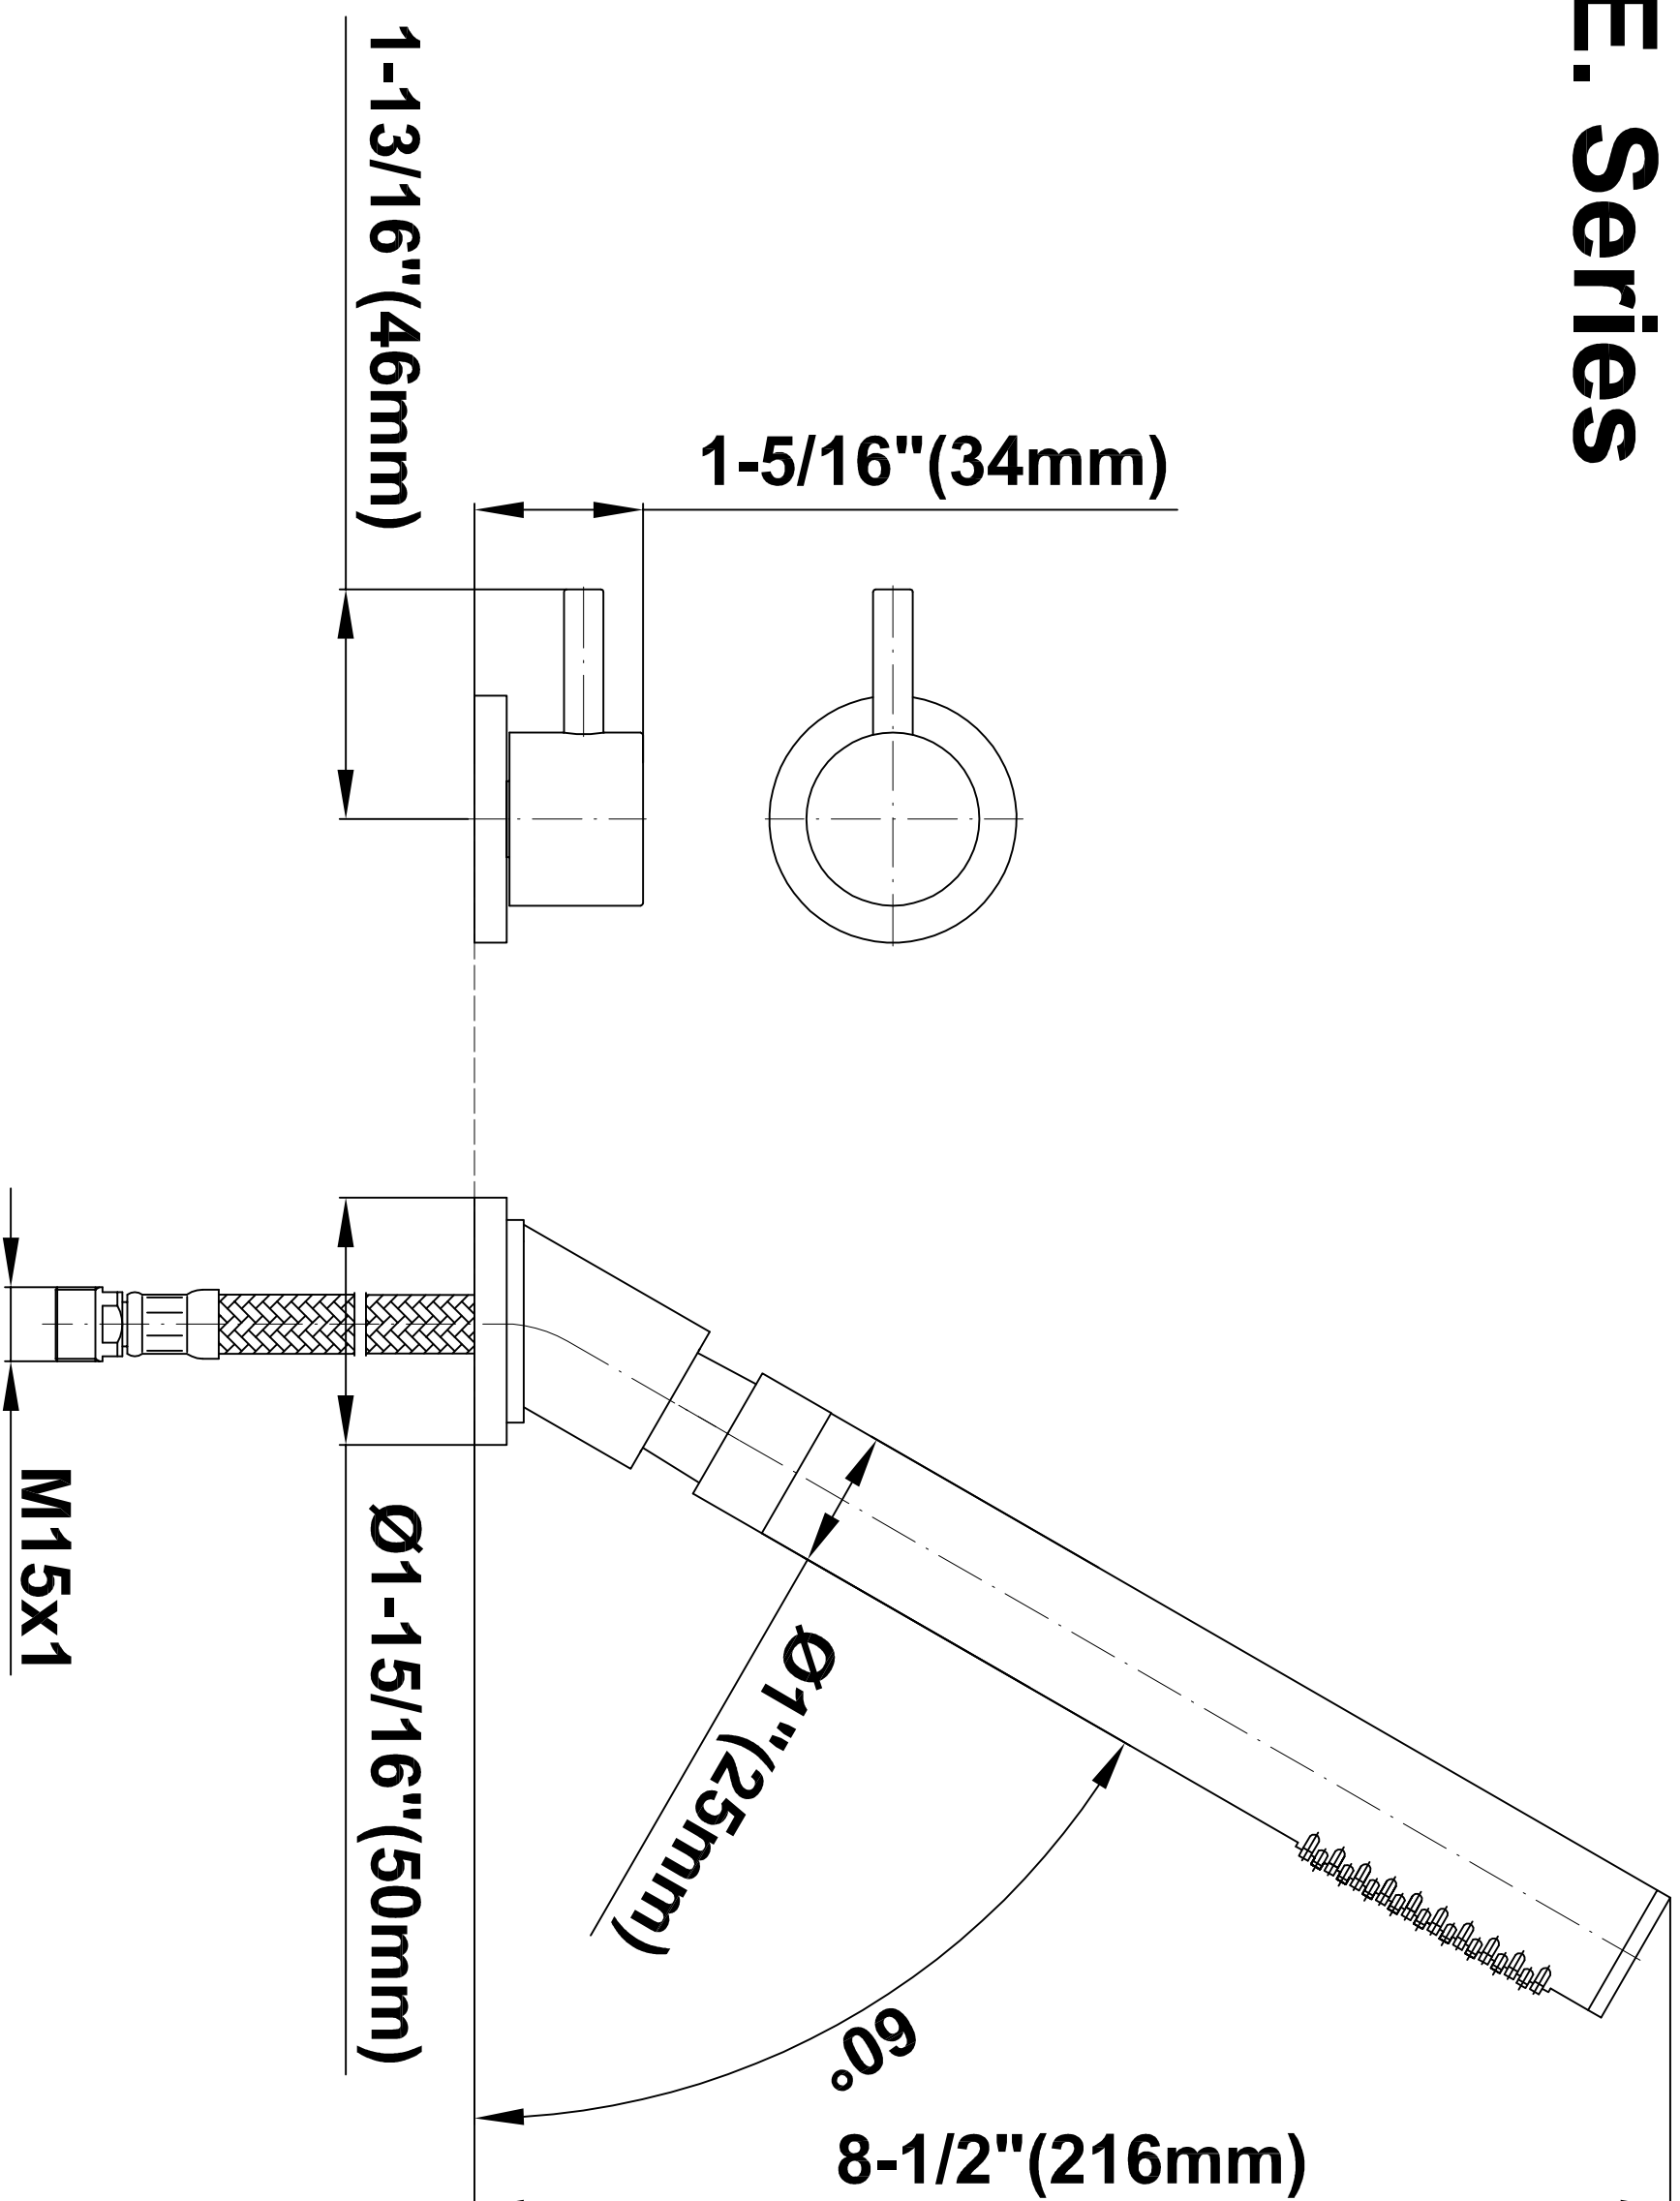

G-6156

M.E. Series