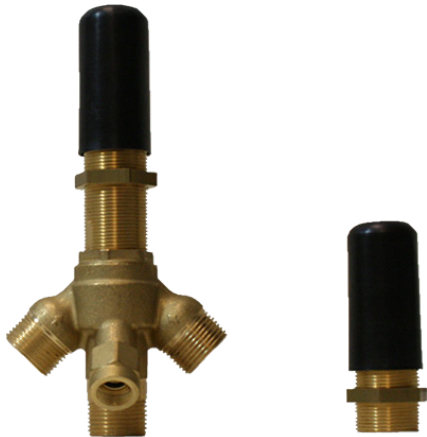

BATHROOM  
M.E. 25 Deck-Mounted  
Handshower & Diverter Set  
**G-6156-LM41B**

---

**GRAFF®**

**Information**

- Matches G-6152-LM41B Roman Tub Set
- Handshower hose included

## M.E. Series

**Information**

- Durable diverter valve

**Finishes**

**G-1057**  
Rough Valve

Product Features

- Durable diverter valve

Warranty

- Limited lifetime warranty

For complete warranty information go to: [www.graff-faucets.com/en/info/faqs](http://www.graff-faucets.com/en/info/faqs)

BATHROOM  
M.E. 25 Deck-Mounted  
Handshower & Diverter Set  
**G-6156-LM41B**

**Information**

- Matches G-6152-LM41B Roman Tub Set
- Handshower hose included

**Finishes**