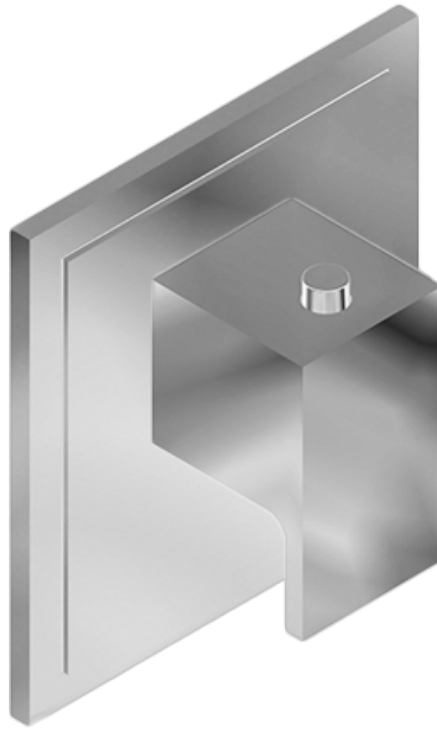

SHOWER
Finezza M-Series Thermostatic
Valve Trim with Handle
G-8021-LM31E-T

GRAFF®

Information

- Single metal handle
- Decorative trim plate
- Use with G-8006 thermostatic rough valve
- To complete package, you must order rough valve

Finishes

24K Gold

24K Brushed
Gold

Architectural
Black™

Matte Black

Polished
Chrome

Polished
Nickel

Architectural
White