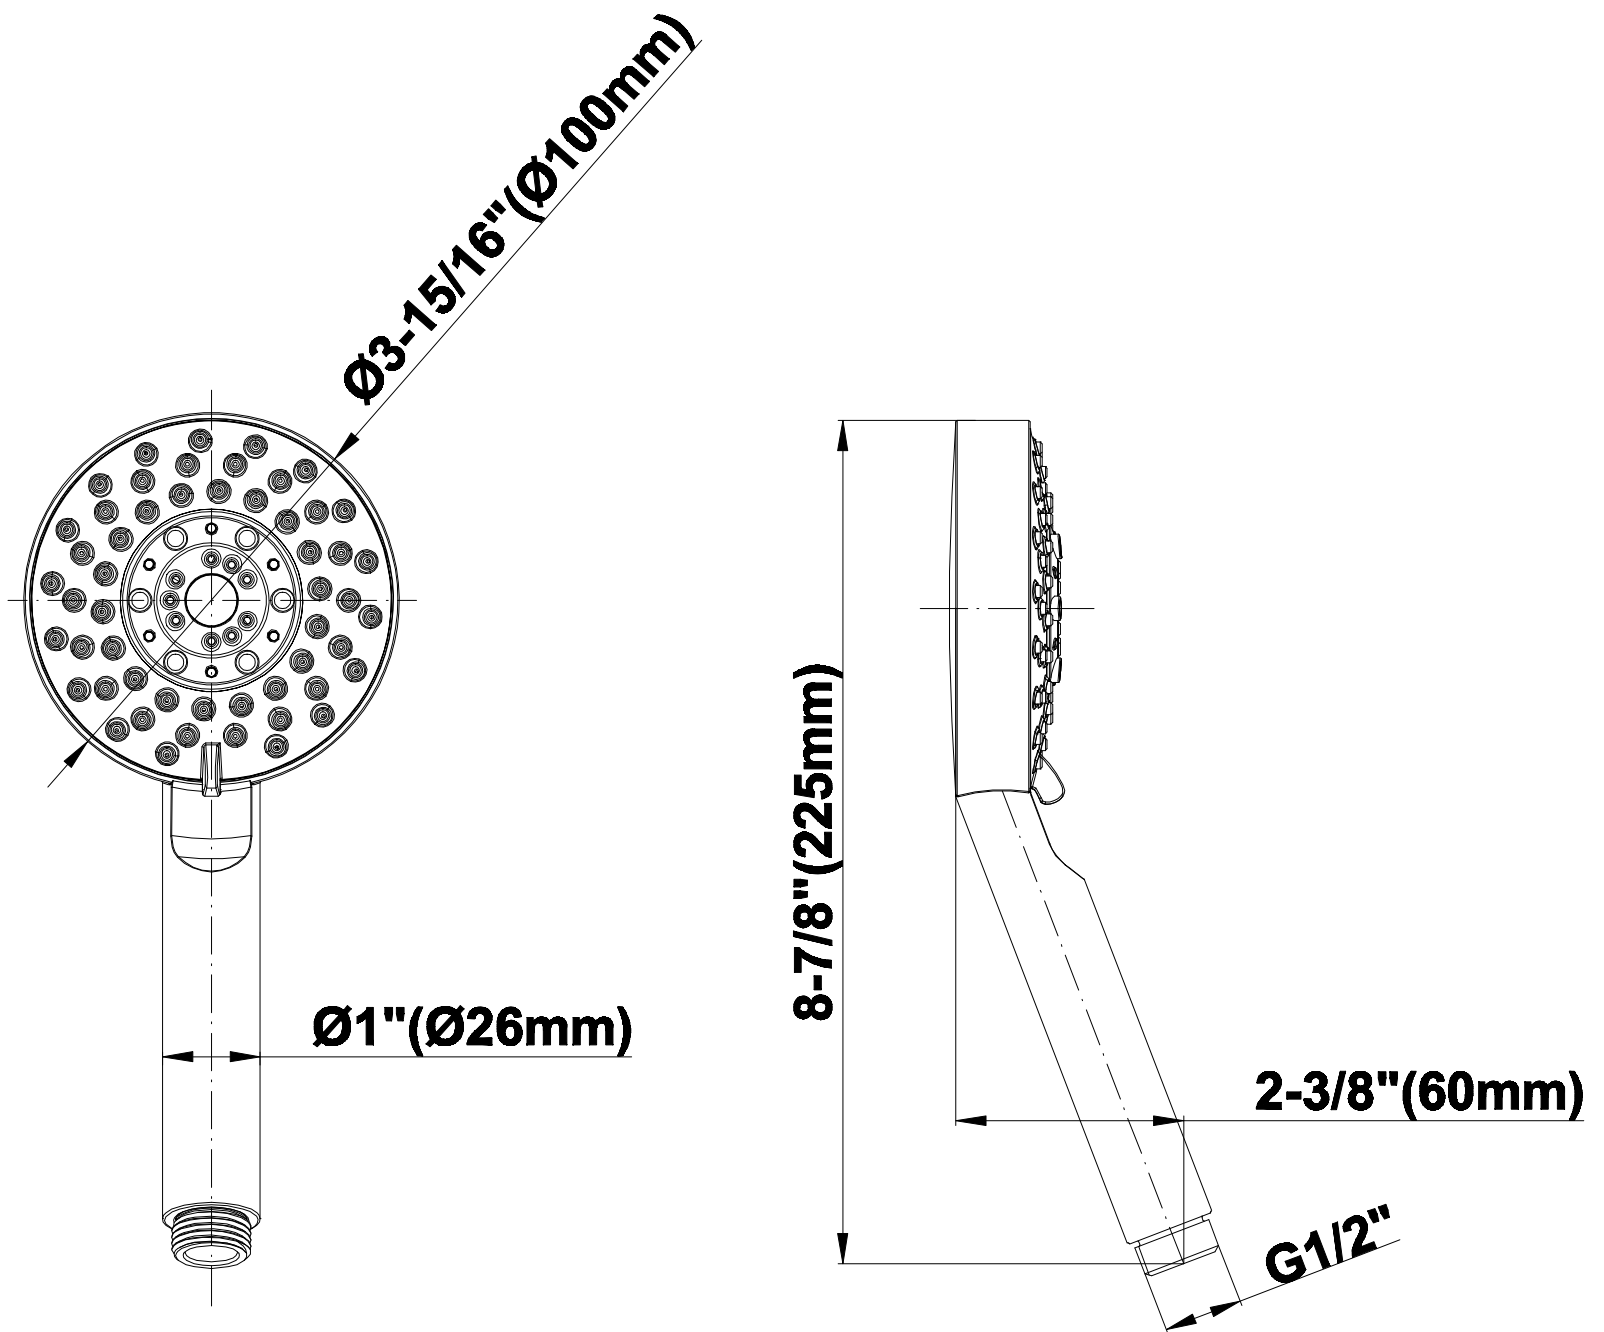

SHOWER
Multi-Function Handshower w/12"
Grab Bar
G-9650

GRAFF®

Information

- Multi-function handshower w/12" wall-mounted grab bar
- 5 spray patterns: massage, rain/massage, rain, jet/rain and jet
- 59" long shower hose and wall supply elbow
- Adjustable bracket fits all hoses with conical nut
- Includes multi-function handshower - G-8674
- Additional multi-function handshower options available
- Handshower flow rate ≤ 1.5 max gpm
- Includes internal backflow preventer
- CALGreen

SHOWER
Contemporary Multi-function
Handshower
G-8674

GRAFF®

Information

- 5 spray patterns: massage, rain/massage, rain, jet/rain and jet
- Switch between 5 spray patterns
- Shower hose not included
- Handshower flow rate ≤ 1.5 max gpm
- Includes internal backflow preventer
- CALGreen

Finishes

Brushed
Nickel

Polished
Chrome

Steelnox®
(Satin Nickel)

G-8674

SHOWER
12" Round Grab Bar
w/Handshower Holder
G-9541

GRAFF®

Information

- 12" wall-mounted grab bar
- Adjustable bracket fits all hoses with conical nut
- ADA

Finishes

Brushed
Nickel

Polished
Chrome

Steelnox®
(Satin Nickel)

G-9541

SHOWER COMPONENTS