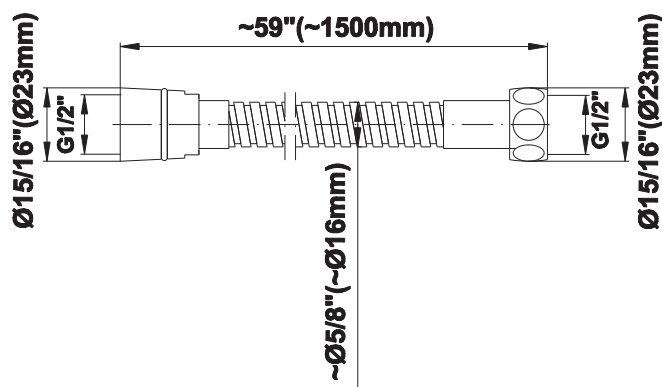

SHOWER
Multi-Function Handshower w/12"
Grab Bar
G-9650

GRAFF®

Information

- Multi-function handshower w/12" wall-mounted grab bar
- 5 spray patterns: massage, rain/massage, rain, jet/rain and jet
- 59" long shower hose and wall supply elbow
- Adjustable bracket fits all hoses with conical nut
- Includes multi-function handshower - G-8674
- Additional multi-function handshower options available
- Handshower flow rate ≤ 1.5 max gpm
- Includes internal backflow preventer
- CALGreen

* Special order finish- call for availability

SHOWER
Contemporary Round Wall Supply
Elbow
G-8613

GRAFF[®]

Information

- 1/2" NPT female thread inlet

Finishes

Brushed
Nickel

Polished
Chrome

Steelnox[®]
(Satin Nickel)

G-8613

Shower Components

Contemporary Round Wall Supply Elbow

Product Features

- 1/2" NPT female thread inlet

Warranty

- Limited lifetime warranty