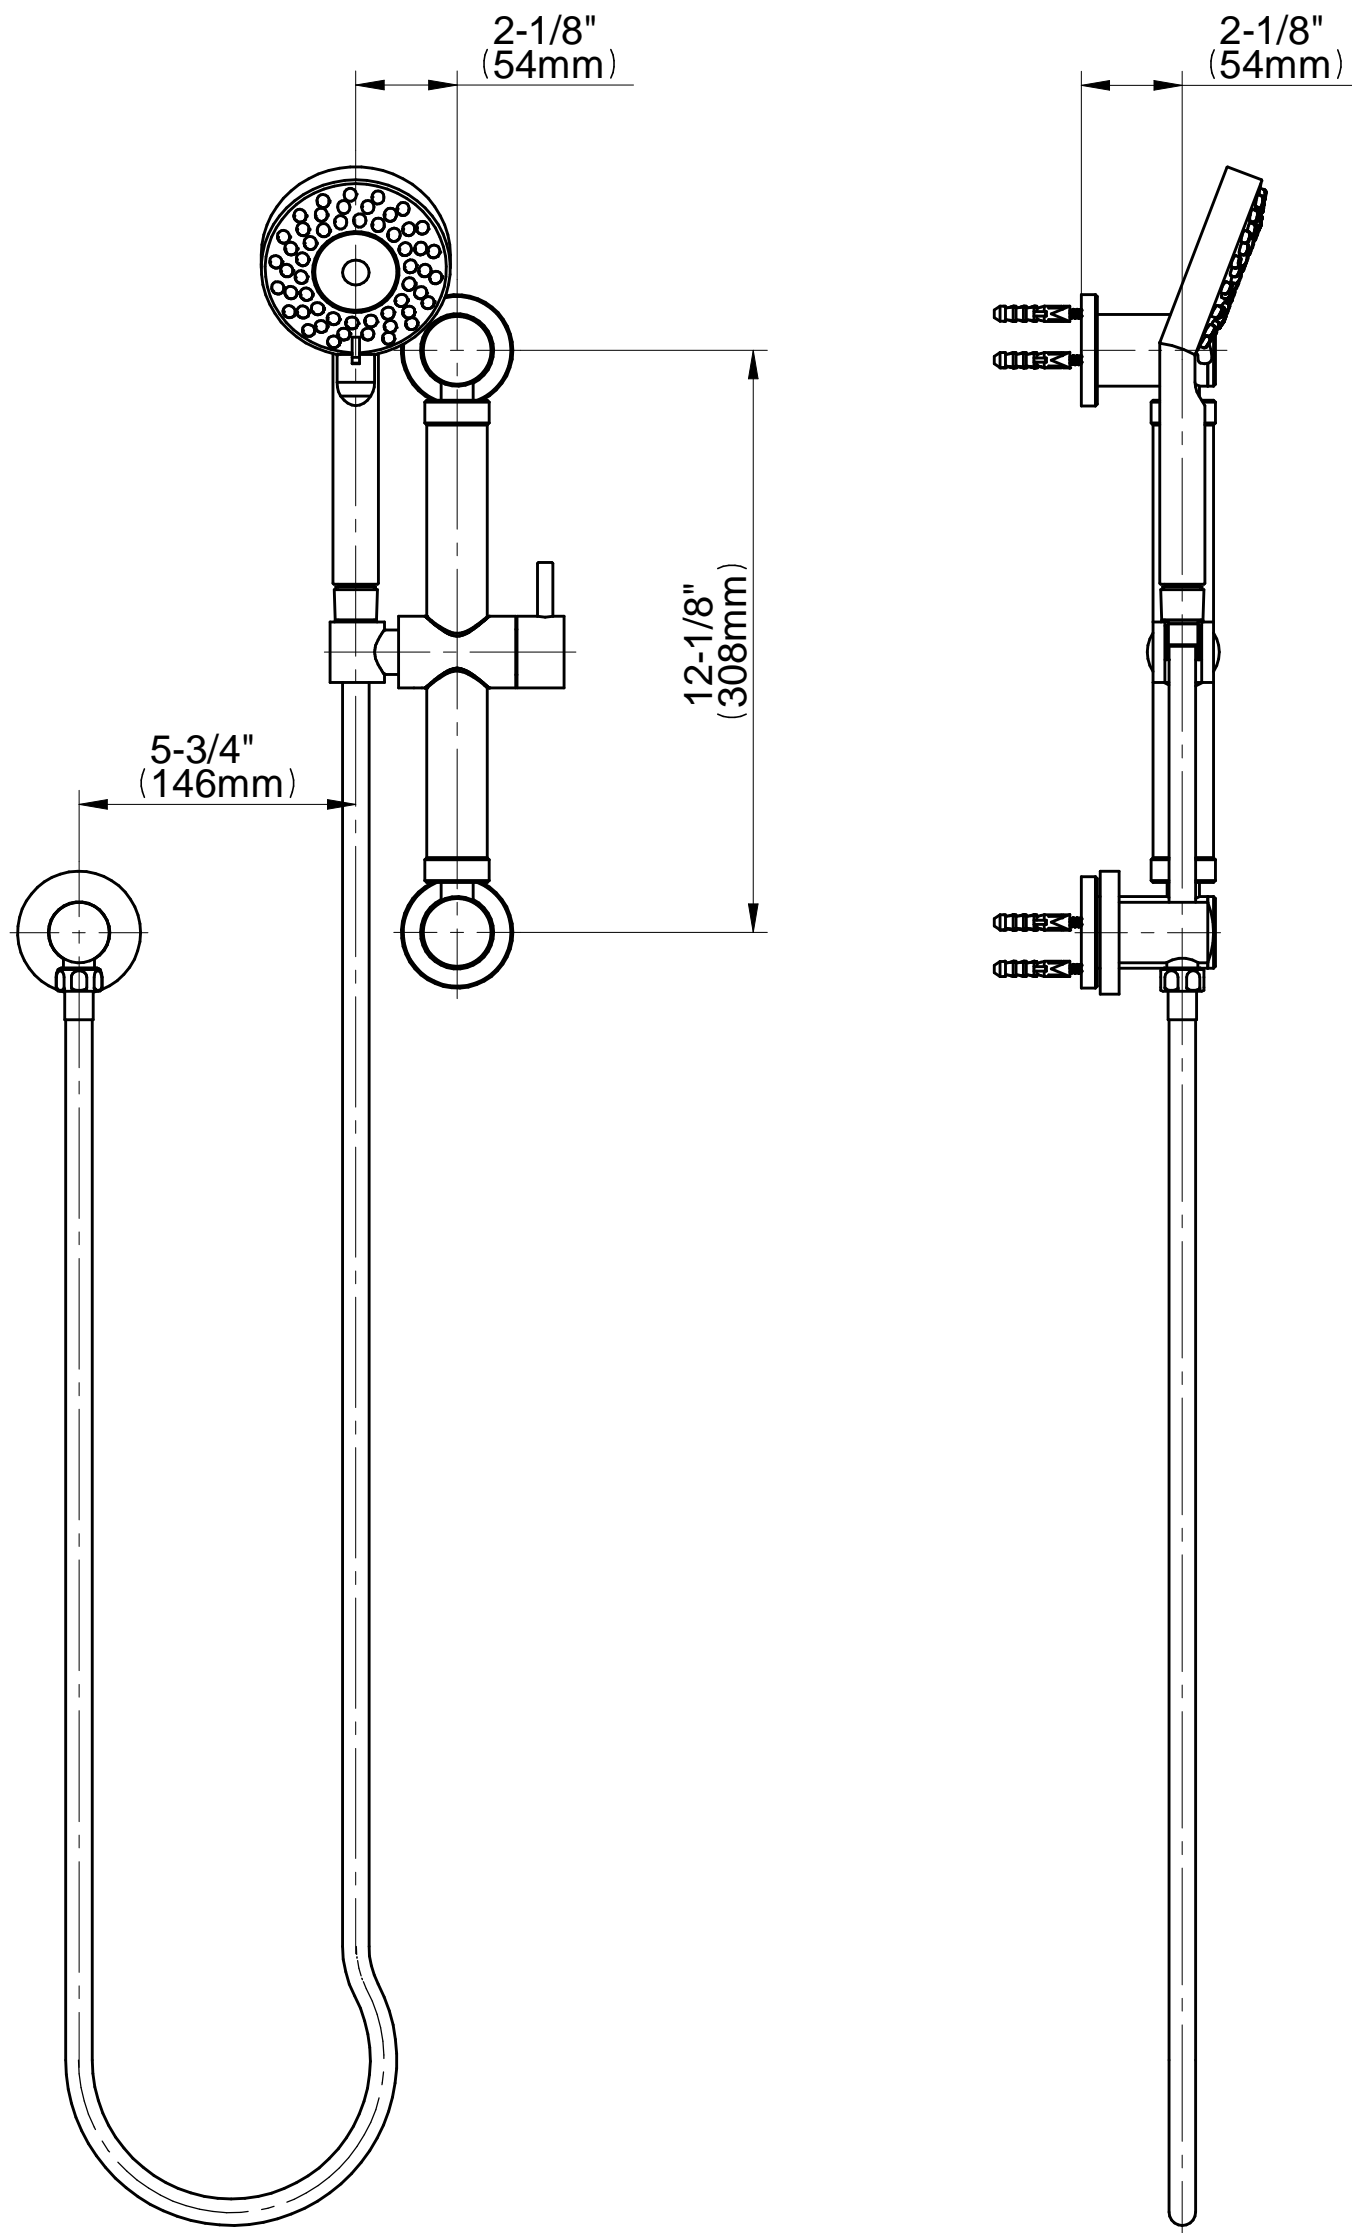

SHOWER
Multi-Function Handshower w/12"
Grab Bar
G-9650

GRAFF®

Information

- Multi-function handshower w/12" wall-mounted grab bar
- 5 spray patterns: massage, rain/massage, rain, jet/rain and jet
- 59" long shower hose and wall supply elbow
- Adjustable bracket fits all hoses with conical nut
- Includes multi-function handshower - G-8674
- Additional multi-function handshower options available
- Handshower flow rate ≤ 1.5 max gpm
- Includes internal backflow preventer
- CALGreen

G-9650

Ametis Series

SHOWER
59" Shower Hose
G-8605

GRAFF®

Information

- Brass spiral flexible hose with conical nut

Finishes

Brushed
Nickel

* Special order finish- call for availability

SHOWER
Contemporary Round Wall Supply
Elbow
G-8613

GRAFF[®]

Information

- 1/2" NPT female thread inlet

Finishes

Brushed
Nickel

Polished
Chrome

Steelnox[®]
(Satin Nickel)

G-8613

Shower Components

Contemporary Round Wall Supply Elbow

Product Features

- 1/2" NPT female thread inlet

Warranty

- Limited lifetime warranty