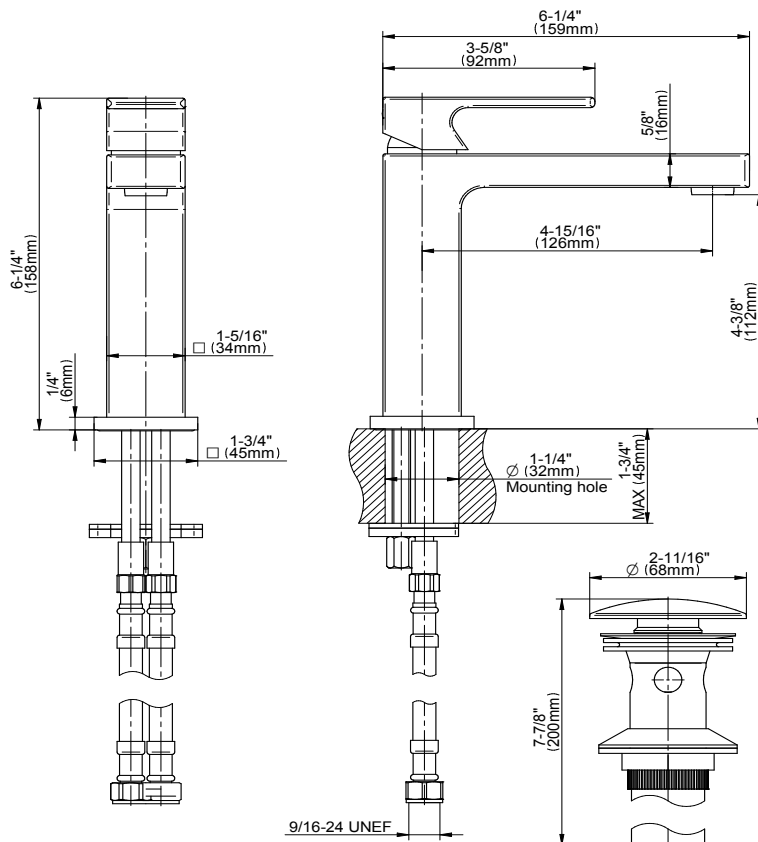

OR'osa PVD®

Architectural White

G-11201-LM55
Incanto Collection
Lavatory Faucet

Product Features

- Single-hole installation
- Aerated flow rate ≤ 1.2 max gpm
- Swivel aerator
- 1-11/32" hole cutout
- Includes Push-Top Umbrella Pop-Up Drain with Overflow

Optional Accessories

- Matching decorative trap
G-9971-**

Code Compliance

- ADA
- CALGreen

Warranty

- Limited lifetime warranty

For complete warranty information go to <http://www.graff-designs.com/en/info/faqs>

The measurements shown are for reference only. Products and specifications shown are subject to change without notice. Revised 12/2017.

www.graff-designs.com | phone: 800-954-4723