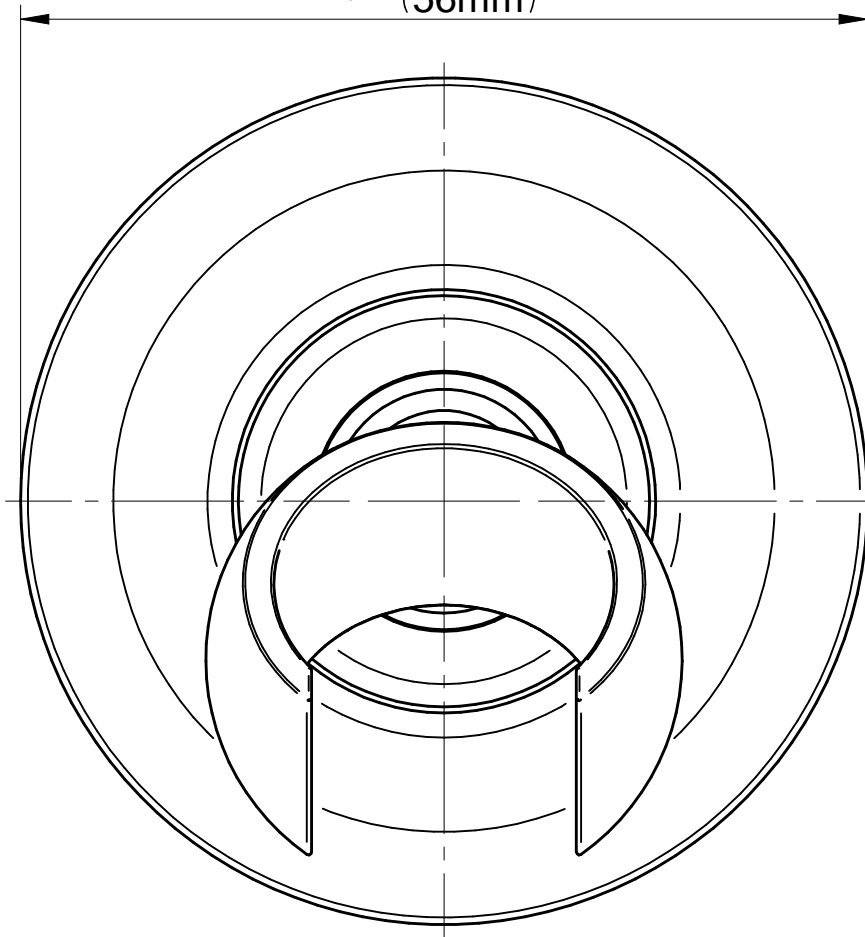

SHOWER
Traditional Handshower w/Wall
Bracket
G-8625

GRAFF®

Information

- Swivel holder
- 59" shower hose (PVD finishes use 59" flex hose)
- Includes transitional handshower - G-8724
- Includes 1/2" NPT female threaded wall supply elbow
- Includes internal backflow preventer
- Handshower flow rate ≤ 1.8 max gpm
- CALGreen

* Special order finish- call for availability

SHOWER
 Transitional Wall Supply Elbow
G-8663

Information

- 1/2" NPT female thread inlet

Finishes

							
24K Gold	24K Brushed Gold	Brushed Brass PVD	Architectural Black™	Brushed Nickel	Brushed Onyx PVD®	Brushed OR'osa PVD®	Gunmetal
							
Matte Black	Olive Bronze	Onyx PVD®	Polished Brass PVD	Polished Chrome	Polished Nickel	OR'osa PVD®	Unfinished Brass
							
Unfinished Brushed Brass	Vintage Brushed Brass	Architectural White					

G-8663

CAMDEN Series

SHOWER
 Transitional Wall Bracket for
 Handshower
G-8682

Information

- Solid brass construction
- Swivel holder

Finishes

							
24K Gold	24K Brushed Gold	Brushed Brass PVD	Architectural Black™	Brushed Nickel	Brushed Onyx PVD®	Brushed OR'osa PVD®	Gunmetal
							
Matte Black	Olive Bronze	Onyx PVD®	Polished Brass PVD	Polished Chrome	Polished Nickel	OR'osa PVD®	Unfinished Brass
							
Unfinished Brushed Brass	Vintage Brushed Brass	Architectural White					

G-8682

Camden Series

Ø 2-3/16"
(56mm)

3-15/16"
(100mm)

7/16"
(12mm)

Information

- Solid brass construction
- All-metal handle
- Shower hose not included
- Includes internal backflow preventer
- Handshower flow rate ≤ 1.8 max gpm
- CALGreen