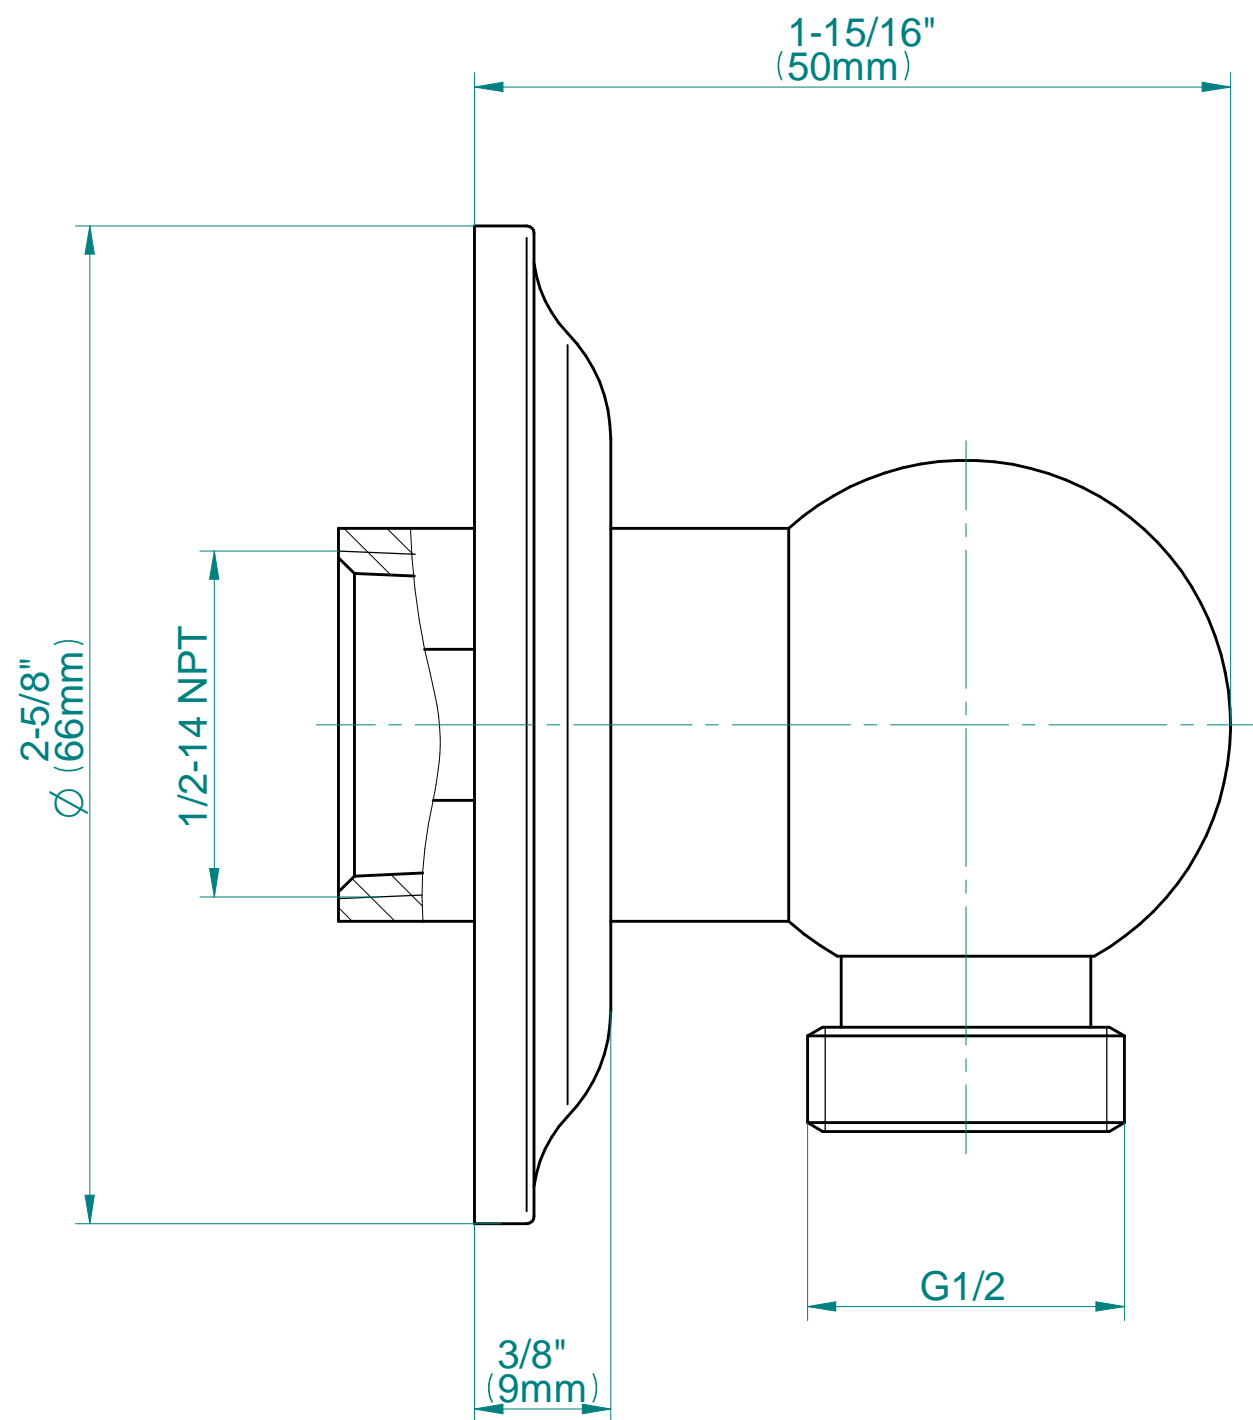

SHOWER
Traditional Handshower w/Wall
Bracket
G-8625

GRAFF®

Information

- Swivel holder
- 59" shower hose (PVD finishes use 59" flex hose)
- Includes transitional handshower - G-8724
- Includes 1/2" NPT female threaded wall supply elbow
- Includes internal backflow preventer
- Handshower flow rate ≤ 1.8 max gpm
- CALGreen

* Special order finish- call for availability

SHOWER
 Transitional Wall Supply Elbow
G-8663

Information

- 1/2" NPT female thread inlet

Finishes

							
24K Gold	24K Brushed Gold	Brushed Brass PVD	Architectural Black™	Brushed Nickel	Brushed Onyx PVD®	Brushed OR'osa PVD®	Gunmetal
							
Matte Black	Olive Bronze	Onyx PVD®	Polished Brass PVD	Polished Chrome	Polished Nickel	OR'osa PVD®	Unfinished Brass
							
Unfinished Brushed Brass	Vintage Brushed Brass	Architectural White					

G-8663

CAMDEN Series

SHOWER
 Transitional Wall Bracket for
 Handshower
G-8682

Information

- Solid brass construction
- Swivel holder

Finishes

							
24K Gold	24K Brushed Gold	Brushed Brass PVD	Architectural Black™	Brushed Nickel	Brushed Onyx PVD®	Brushed OR'osa PVD®	Gunmetal
							
Matte Black	Olive Bronze	Onyx PVD®	Polished Brass PVD	Polished Chrome	Polished Nickel	OR'osa PVD®	Unfinished Brass
							
Unfinished Brushed Brass	Vintage Brushed Brass	Architectural White					

G-8682

Camden Series

Ø 2-3/16"
(56mm)

3-15/16"
(100mm)

7/16"
(12mm)

Information

- Solid brass construction
- All-metal handle
- Shower hose not included
- Includes internal backflow preventer
- Handshower flow rate ≤ 1.8 max gpm
- CALGreen