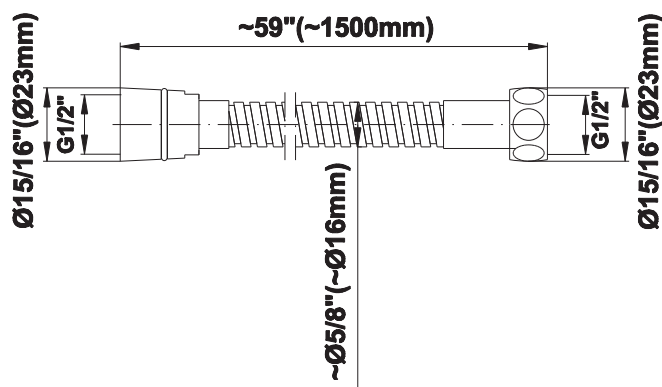

SHOWER
Traditional Handshower w/Wall
Bracket
G-8625

GRAFF®

Information

- Swivel holder
- 59" shower hose (PVD finishes use 59" flex hose)
- Includes transitional handshower - G-8724
- Includes 1/2" NPT female threaded wall supply elbow
- Includes internal backflow preventer
- Handshower flow rate ≤ 1.8 max gpm
- CALGreen

* Special order finish- call for availability

SHOWER
 Transitional Wall Supply Elbow
G-8663

Information

- 1/2" NPT female thread inlet

Finishes

							
24K Gold	24K Brushed Gold	Brushed Brass PVD	Architectural Black™	Brushed Nickel	Brushed Onyx PVD®	Brushed OR'osa PVD®	Gunmetal
							
Matte Black	Olive Bronze	Onyx PVD®	Polished Brass PVD	Polished Chrome	Polished Nickel	OR'osa PVD®	Unfinished Brass
							
Unfinished Brushed Brass	Vintage Brushed Brass	Architectural White					

G-8682

Camden Series

Ø 2-3/16"
(56mm)

3-15/16"
(100mm)

7/16"
(12mm)

Information

- Solid brass construction
- All-metal handle
- Shower hose not included
- Includes internal backflow preventer
- Handshower flow rate ≤ 1.8 max gpm
- CALGreen

Finishes

G-8724

Finezza Collection
Finezza Handshower

GRAFF®

Product Features

- Solid brass construction
- Smooth, all-metal handle
- Shower hose not included
- Handshower flow rate ≤ 1.5 max gpm
- Includes internal backflow preventer