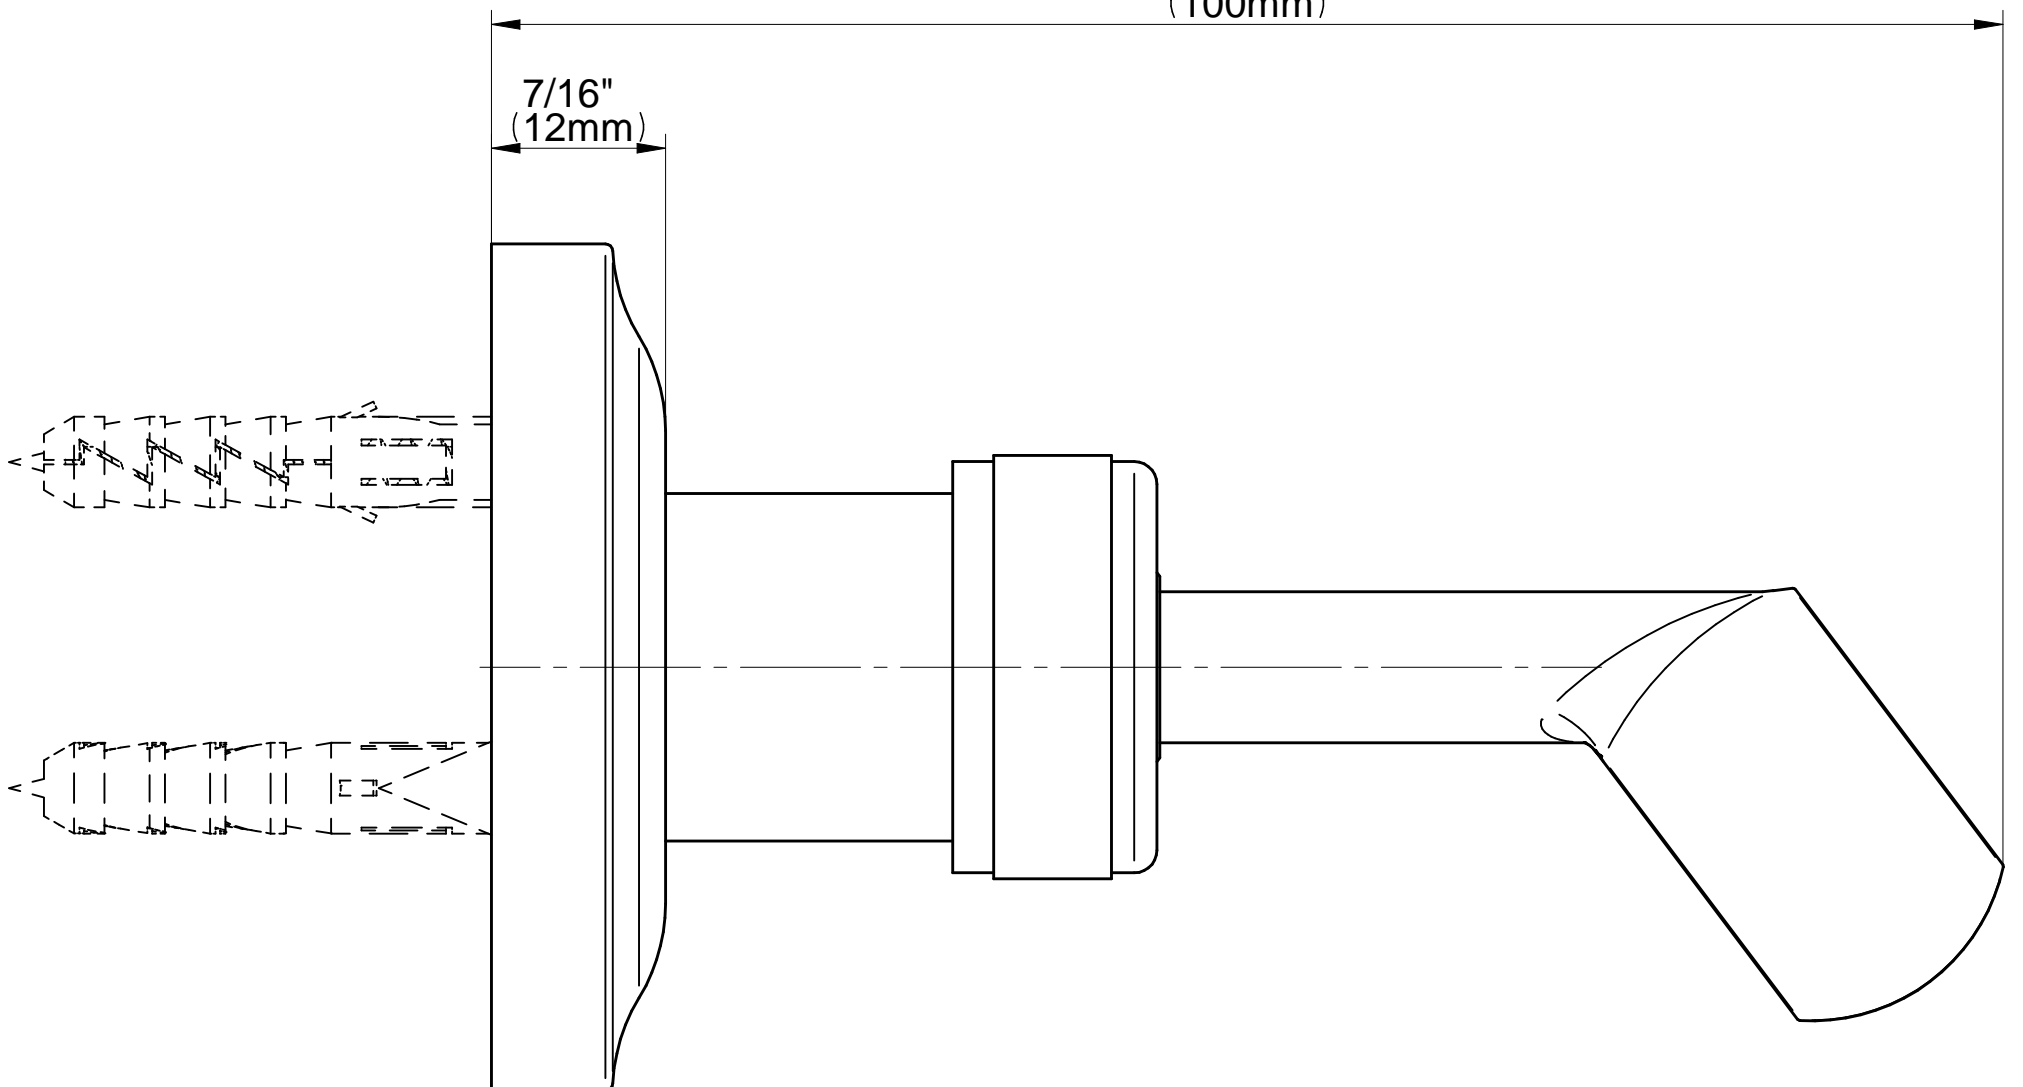

SHOWER
Traditional Handshower w/Wall
Bracket
G-8625

GRAFF®

Information

- Swivel holder
- 59" shower hose (PVD finishes use 59" flex hose)
- Includes transitional handshower - G-8724
- Includes 1/2" NPT female threaded wall supply elbow
- Includes internal backflow preventer
- Handshower flow rate ≤ 1.8 max gpm
- CALGreen

G-8682

Camden Series

Ø 2-3/16"
(56mm)

3-15/16"
(100mm)

7/16"
(12mm)

Information

- Solid brass construction
- All-metal handle
- Shower hose not included
- Includes internal backflow preventer
- Handshower flow rate ≤ 1.8 max gpm
- CALGreen