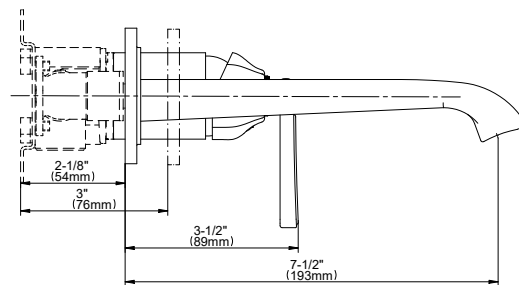

G-6835-LM47W

Finezza Collection

Wall-Mounted Lavatory Faucet w/Single Handle

GRAFF®

Product Features

- Wall-mount spout and handle installation
- Aerated flow rate ≤ 1.2 max gpm
- 7-5/8" spout reach
- Handle may be installed on left or right of spout
- Drain assembly not included
- Optional extension kit
- Optional matching decorative trap G-9973

Code Compliance

- ADA
- CALGreen

Warranty

- Limited lifetime warranty

For complete warranty information go to <https://www.graff-designs.com/en/info/faqs>

Available Finishes

- Polished Chrome
  G-6835-LM47W-PC
- Brushed Nickel
  G-6835-LM47W-BNi
- Polished Nickel
  G-6835-LM47W-PN
- Unfinished Brass
  G-6835-LM47W-UB
- Unfinished Brushed Brass
  G-6835-LM47W-UBB
- Matte Black*
  G-6835-LM47W-MBK*
- Architectural Black*
  G-6835-LM47W-BK*
- Architectural White*
  G-6835-LM47W-WT*
- Olive Bronze*
  G-6835-LM47W-OB*
- Gunmetal*
  G-6835-LM47W-GM*
- Vintage Brushed Brass*
  G-6835-LM47W-VBB*
- OR'osa PVD*
  G-6835-LM47W-RG*
- Brushed OR'osa PVD*
  G-6835-LM47W-BRG*
- Onyx PVD*
  G-6835-LM47W-OX*
- Brushed Onyx PVD*
  G-6835-LM47W-BOX*
- Polished Brass PVD*
  G-6835-LM47W-PB*
- Brushed Brass PVD*
  G-6835-LM47W-BB*
- 24K Gold*
  G-6835-LM47W-AU*
- 24K Brushed Gold*
  G-6835-LM47W-BAU*

* Special order finish- call for availability