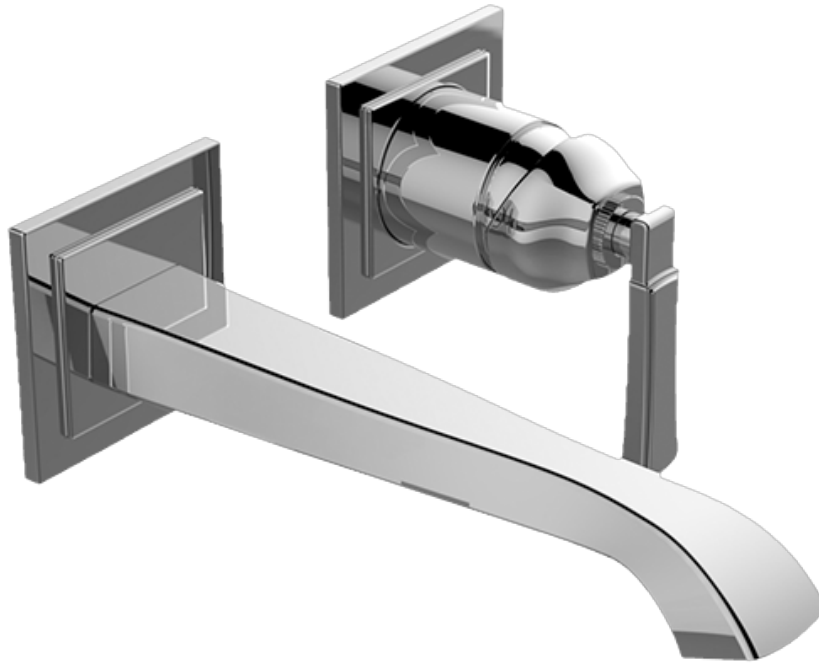

BATHROOM
Finezza Wall-Mounted Lavatory
Faucet w/Single Handle
G-6835-LM47W

GRAFF[®]

Information

- Wall-mount spout and handle installation
- Aerated flow rate ≤ 1.2 max gpm
- 7-5/8" spout reach
- Drain assembly not included
- Optional matching decorative trap G-9970
- Handle may be installed on left or right of spout
- ADA
- CALGreen

G-6835-LM47W

Finezza Collection

Wall-Mounted Lavatory Faucet w/Single Handle

GRAFF®

Product Features

- Wall-mount spout and handle installation
- Aerated flow rate ≤ 1.2 max gpm
- 7-5/8" spout reach
- Handle may be installed on left or right of spout
- Drain assembly not included
- Optional extension kit
- Optional matching decorative trap G-9973

The measurements shown are for reference only. Products and specifications shown are subject to change without notice. Revised 6/2018.

www.graff-designs.com | phone: 800-954-4723

BATHROOM
 Finezza Wall-Mounted Lavatory
 Faucet w/Single Handle
G-6835-LM47W

Finishes

Unfinished Vintage Architectural
Brushed Brass Brushed Brass White

G-6835-LM47W

Finezza Collection

Wall-Mounted Lavatory Faucet w/Single Handle

GRAFF®

Product Features

- Wall-mount spout and handle installation
- Aerated flow rate ≤ 1.2 max gpm
- 7-5/8" spout reach
- Handle may be installed on left or right of spout
- Drain assembly not included
- Optional extension kit
- Optional matching decorative trap G-9973