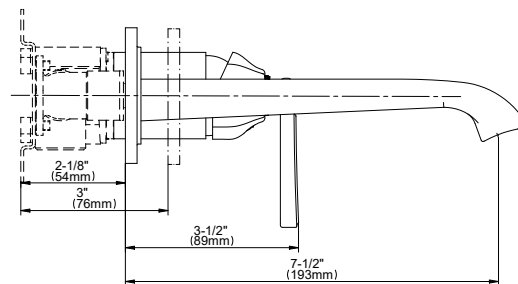

Information

- Wall-mount spout and handle installation
- Aerated flow rate ≤ 1.2 max gpm
- 7-5/8" spout reach
- Drain assembly not included
- Optional matching decorative trap G-9970
- Handle may be installed on left or right of spout
- ADA
- CALGreen

Finishes

Unfinished Vintage Architectural
Brushed Brass Brushed Brass White

G-6835-LM47W

Finezza Collection

Wall-Mounted Lavatory Faucet w/Single Handle

GRAFF®

Product Features

- Wall-mount spout and handle installation
- Aerated flow rate ≤ 1.2 max gpm
- 7-5/8" spout reach
- Handle may be installed on left or right of spout
- Drain assembly not included
- Optional extension kit
- Optional matching decorative trap G-9973

* Special order finish- call for availability

The measurements shown are for reference only. Products and specifications shown are subject to change without notice. Revised 11/2019.

www.graff-designs.com | phone: 800-954-4723