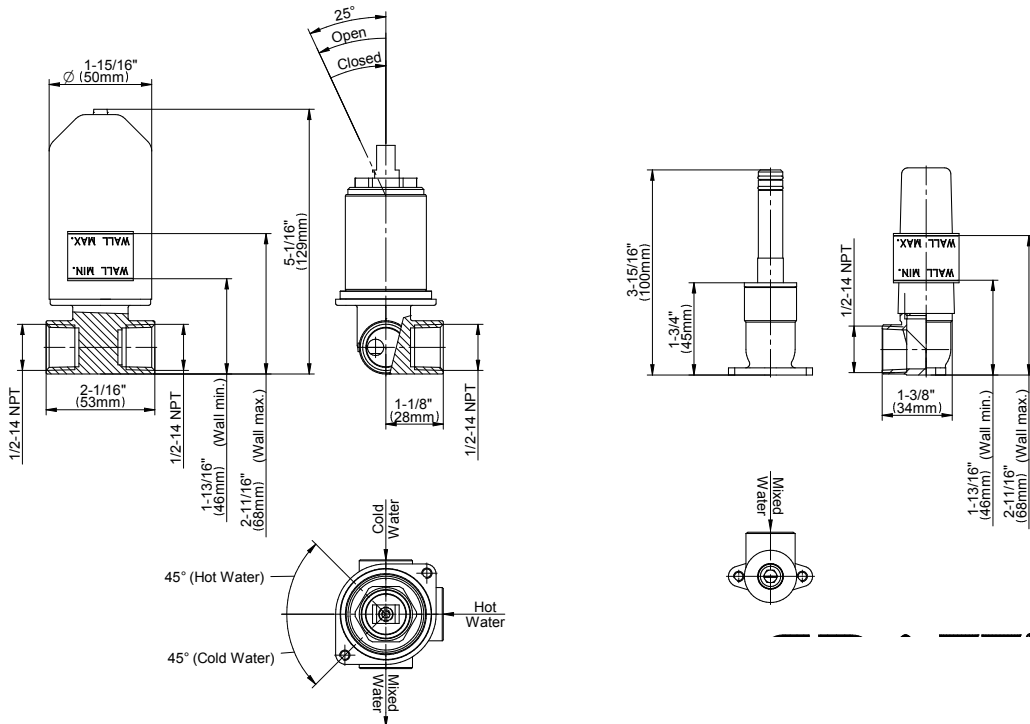

G-1085
Rough Valve

Product Features

- GPM depends on trim

Warranty

- Limited lifetime warranty

For complete warranty information go to <https://www.graff-faucets.com/en-nam/warranty>

The measurements shown are for reference only. Products and specifications shown are subject to change without notice. Revised 6/2018.

www.graff-designs.com | phone: 800-954-4723