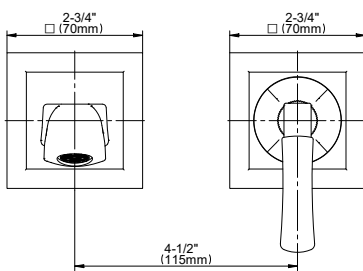

Information

- Wall-mount spout and handle installation
- Aerated flow rate ≤ 1.2 max gpm
- 7-5/8" spout reach
- Drain assembly not included
- Optional matching decorative trap G-9970
- Handle may be installed on left or right of spout
- ADA
- CALGreen

Finishes

Unfinished Vintage Architectural
Brushed Brass Brushed Brass White

G-6835-LM47W

Finezza Collection

Wall-Mounted Lavatory Faucet w/Single Handle

GRAFF®

Product Features

- Wall-mount spout and handle installation
- Aerated flow rate ≤ 1.2 max gpm
- 7-5/8" spout reach
- Handle may be installed on left or right of spout
- Drain assembly not included
- Optional extension kit
- Optional matching decorative trap G-9973

* Special order finish- call for availability

The measurements shown are for reference only. Products and specifications shown are subject to change without notice. Revised 11/2019.

www.graff-designs.com | phone: 800-954-4723