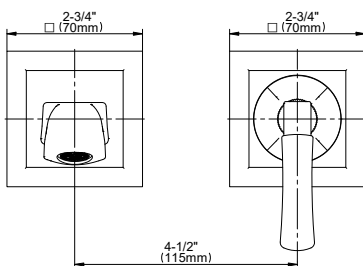

G-6835-LM47W

Finezza Collection

Wall-Mounted Lavatory Faucet w/Single Handle

GRAFF®

Product Features

- Wall-mount spout and handle installation
- Aerated flow rate ≤ 1.2 max gpm
- 7-5/8" spout reach
- Handle may be installed on left or right of spout
- Drain assembly not included
- Optional extension kit
- Optional matching decorative trap G-9973

Code Compliance

- ADA
- CALGreen

Warranty

- Limited lifetime warranty

For complete warranty information go to <https://www.graff-designs.com/en/info/faqs>

Available Finishes

- Polished Chrome
  G-6835-LM47W-PC
- Brushed Nickel
  G-6835-LM47W-BNi
- Polished Nickel
  G-6835-LM47W-PN
- Unfinished Brass
  G-6835-LM47W-UB
- Unfinished Brushed Brass
  G-6835-LM47W-UBB
- Matte Black*
  G-6835-LM47W-MBK*
- Architectural Black*
  G-6835-LM47W-BK*
- Architectural White*
  G-6835-LM47W-WT*
- Olive Bronze*
  G-6835-LM47W-OB*
- Gunmetal*
  G-6835-LM47W-GM*
- Vintage Brushed Brass*
  G-6835-LM47W-VBB*
- OR'osa PVD*
  G-6835-LM47W-RG*
- Brushed OR'osa PVD*
  G-6835-LM47W-BRG*
- Onyx PVD*
  G-6835-LM47W-OX*
- Brushed Onyx PVD*
  G-6835-LM47W-BOX*
- Polished Brass PVD*
  G-6835-LM47W-PB*
- Brushed Brass PVD*
  G-6835-LM47W-BB*
- 24K Gold*
  G-6835-LM47W-AU*
- 24K Brushed Gold*
  G-6835-LM47W-BAU*

* Special order finish- call for availability