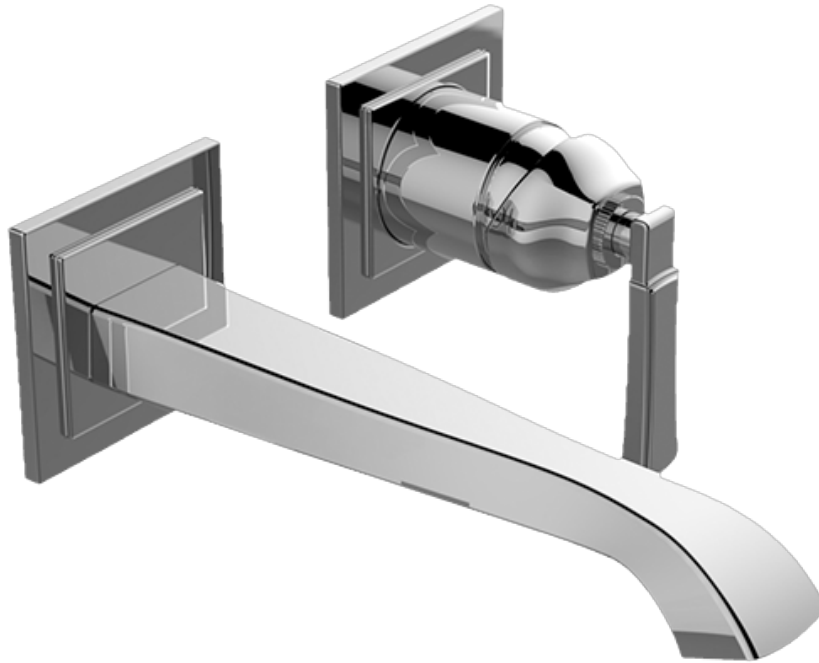

BATHROOM
Finezza Wall-Mounted Lavatory
Faucet w/Single Handle
G-6835-LM47W

GRAFF[®]

Information

- Wall-mount spout and handle installation
- Aerated flow rate ≤ 1.2 max gpm
- 7-5/8" spout reach
- Drain assembly not included
- Optional matching decorative trap G-9970
- Handle may be installed on left or right of spout
- ADA
- CALGreen

G-6835-LM47W

Finezza Collection

Wall-Mounted Lavatory Faucet w/Single Handle

GRAFF®

Product Features

- Wall-mount spout and handle installation
- Aerated flow rate ≤ 1.2 max gpm
- 7-5/8" spout reach
- Handle may be installed on left or right of spout
- Drain assembly not included
- Optional extension kit
- Optional matching decorative trap G-9973

* Special order finish- call for availability

Finishes

G-1085
Rough Valve

Product Features

- GPM depends on trim

Warranty

- Limited lifetime warranty

For complete warranty information go to <https://www.graff-faucets.com/en-nam/warranty>

Finishes

Unfinished Vintage Architectural
Brushed Brass Brushed Brass White

G-6835-LM47W

Finezza Collection

Wall-Mounted Lavatory Faucet w/Single Handle

GRAFF®

Product Features

- Wall-mount spout and handle installation
- Aerated flow rate ≤ 1.2 max gpm
- 7-5/8" spout reach
- Handle may be installed on left or right of spout
- Drain assembly not included
- Optional extension kit
- Optional matching decorative trap G-9973