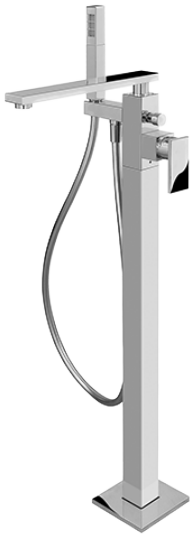

BATHROOM  
Solar Floor-Mounted Tub Filler  
**G-3754-LM31N**

---

**GRAFF®**

**G-3754-LM31N**  
Solar Collection  
Floor-Mounted Tub Filler

**Product Features**

- Floor-Mounted Tub Filler
- Aerated flow rate ~9 gpm @45 psi
- Handshower flow rate  $\leq 1.5$  max gpm
- 9-3/4" spout reach
- 29" to 32-3/16" ~ height
- Includes handshower with 59" spiral flexible hose
- Optional in-line pressure balancing valve

### Information

- Floor-mount installation
- Aerated Flow Rate ~9 gpm @45 psi
- Handshower flow rate  $\leq 1.5$  max gpm
- 9-3/4" spout reach
- 29" to 32-3/16" ~ height
- Includes handshower with 59" spiral flexible hose
- Optional in-line pressure balancing valve

### Product Features

- Floor-Mounted Tub Filler
- Aerated flow rate ~9 gpm @45 psi
- Handshower flow rate ≤1.5 max gpm
- 9-3/4" spout reach
- 29" to 32-3/16" ~ height
- Includes handshower with 59" spiral flexible hose
- Optional in-line pressure balancing valve