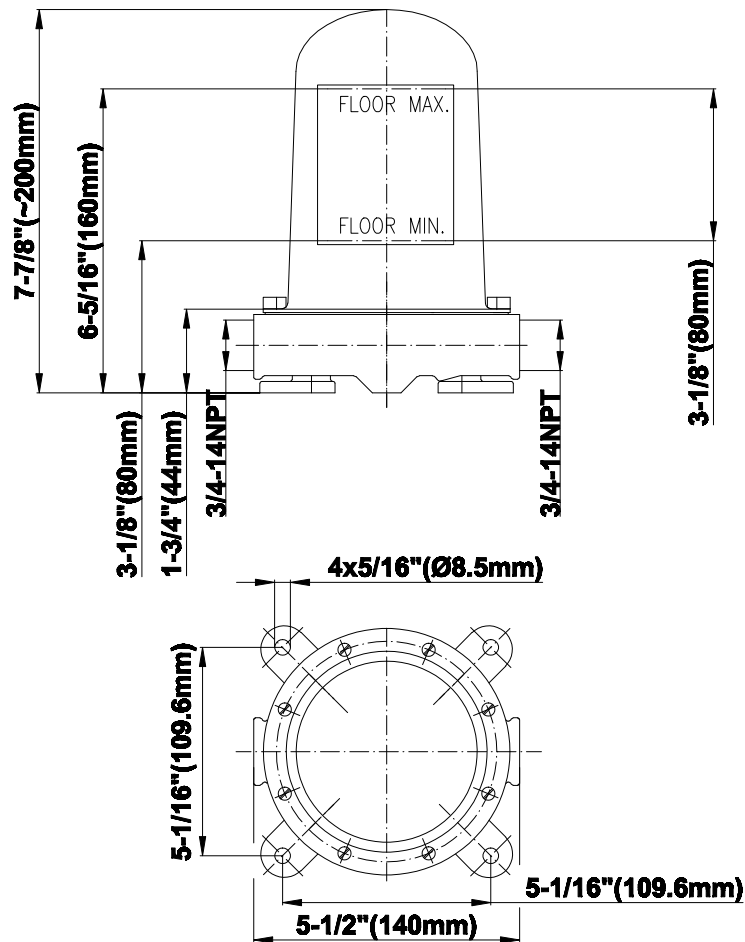

G-1045
Spout Connection Rough

Product Features

- Mud guard displays minimum and maximum floor depth
- Rough can be installed in any orientation making it convenient to route pipes to the rough
- Trim can be rotated 360 degrees in any directions
- Averages 10 GPM with most trim

Warranty

- Limited lifetime warranty

For complete warranty information go to <http://www.graff-faucets.com/en/info/faqs>