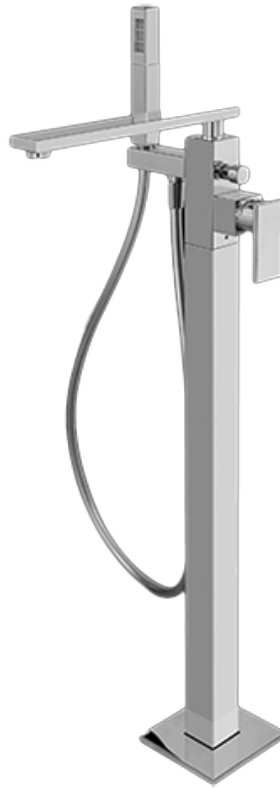

BATHROOM  
Solar Floor-Mounted Tub Filler  
**G-3754-LM31N**

---

**GRAFF®**

Architectural  
White

**G-1045**  
Spout Connection Rough

**Product Features**

- Mud guard displays minimum and maximum floor depth
- Rough can be installed in any orientation making it convenient to route pipes to the rough
- Trim can be rotated 360 degrees in any directions
- Averages 10 GPM with most trim

**Warranty**

- Limited lifetime warranty

For complete warranty information go to <http://www.graff-faucets.com/en/info/faqs>

BATHROOM  
Solar Floor-Mounted Tub Filler  
**G-3754-LM31N**

**GRAFF®**

### Information

- Floor-mount installation
- Aerated Flow Rate ~9 gpm @45 psi
- Handshower flow rate  $\leq 1.5$  max gpm
- 9-3/4" spout reach
- 29" to 32-3/16" ~ height
- Includes handshower with 59" spiral flexible hose
- Optional in-line pressure balancing valve