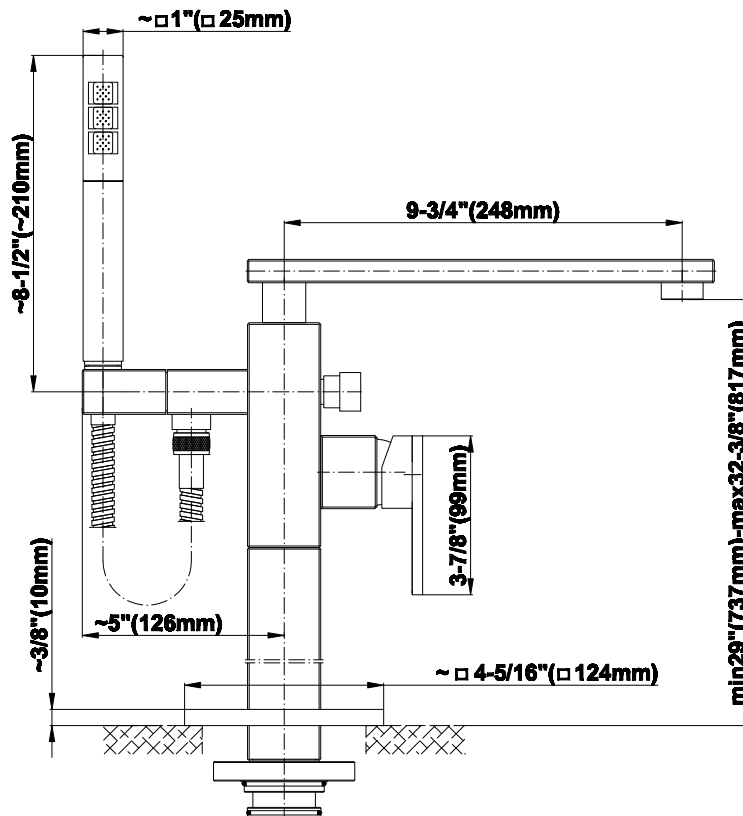

Warranty

- Limited lifetime warranty

For complete warranty information go to www.graff-designs.com/en-nam/warranty