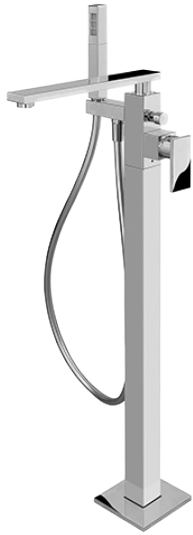

BATHROOM  
Solar Floor-Mounted Tub Filler  
**G-3754-LM31N**

---

**GRAFF®**

### **Information**

- Floor-mount installation
- Aerated Flow Rate ~9 gpm @45 psi
- Handshower flow rate  $\leq 1.5$  max gpm
- 9-3/4" spout reach
- 29" to 32-3/16" ~ height
- Includes handshower with 59" spiral flexible hose
- Optional in-line pressure balancing valve

**G-3754-LM31N**  
Solar Collection  
Floor-Mounted Tub Filler

**Product Features**

- Floor-Mounted Tub Filler
- Aerated flow rate ~9 gpm @45 psi
- Handshower flow rate  $\leq 1.5$  max gpm
- 9-3/4" spout reach
- 29" to 32-3/16" ~ height
- Includes handshower with 59" spiral flexible hose
- Optional in-line pressure balancing valve

Architectural  
White

**G-1045**  
Spout Connection Rough

**Product Features**

- Mud guard displays minimum and maximum floor depth
- Rough can be installed in any orientation making it convenient to route pipes to the rough
- Trim can be rotated 360 degrees in any directions
- Averages 10 GPM with most trim