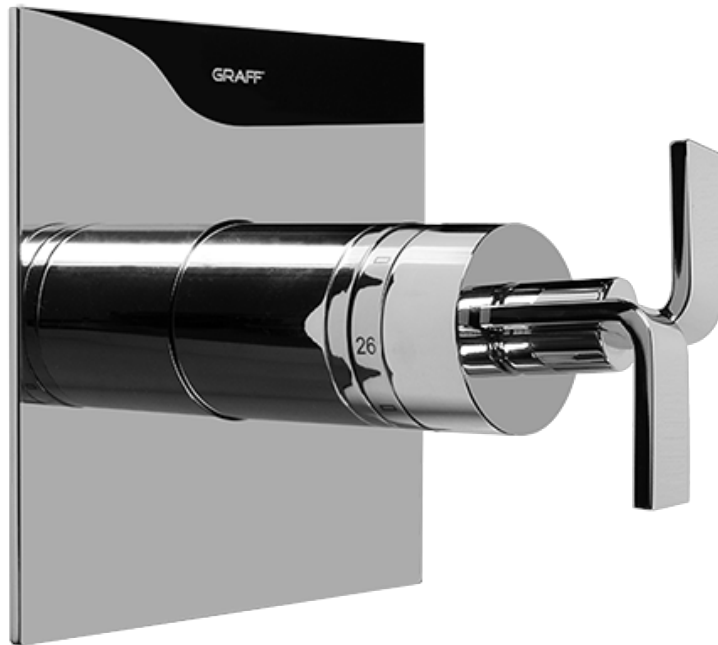

SHOWER
Rough
G-8005

GRAFF®

Information

- 18.4 gpm @ 60 psi
- 3/4" universal inlets/outlets with female threads
- Built-in service stops
- Complete serviceability from front of all units
- Supplied with protective plastic cover
- Thermostatic valve uses a paraffin wax cartridge

Finishes

Polished
Chrome

Steelnox®
(Satin Nickel)

SHOWER
Immersion SOLID Trim Plate
w/Handle
G-8041-C9S-T

GRAFF[®]

Information

- Single metal handle
- Decorative trim plate
- Use with G-8000 or G-8005 thermostatic rough valve
- To complete package, you must order rough valve
- ADA

Finishes

Polished
Chrome

Steelnox[®]
(Satin Nickel)

G-8041

SHOWER
Rough
G-8075

GRAFF®

Information

- 3/4" universal inlets/outlets with female threads
- Supplied with protective plastic cover

Finishes

Polished
Chrome

SteeInox®
(Satin Nickel)

SHOWER
Immersion SOLID Trim Plate
w/Handle
G-8095-C9S-T

GRAFF®

Information

- Single metal handle
- Decorative trim plate
- Use with G-8070 or G-8075 thermostatic stop/volume control rough valve
- To complete package, you must order rough valve
- ADA