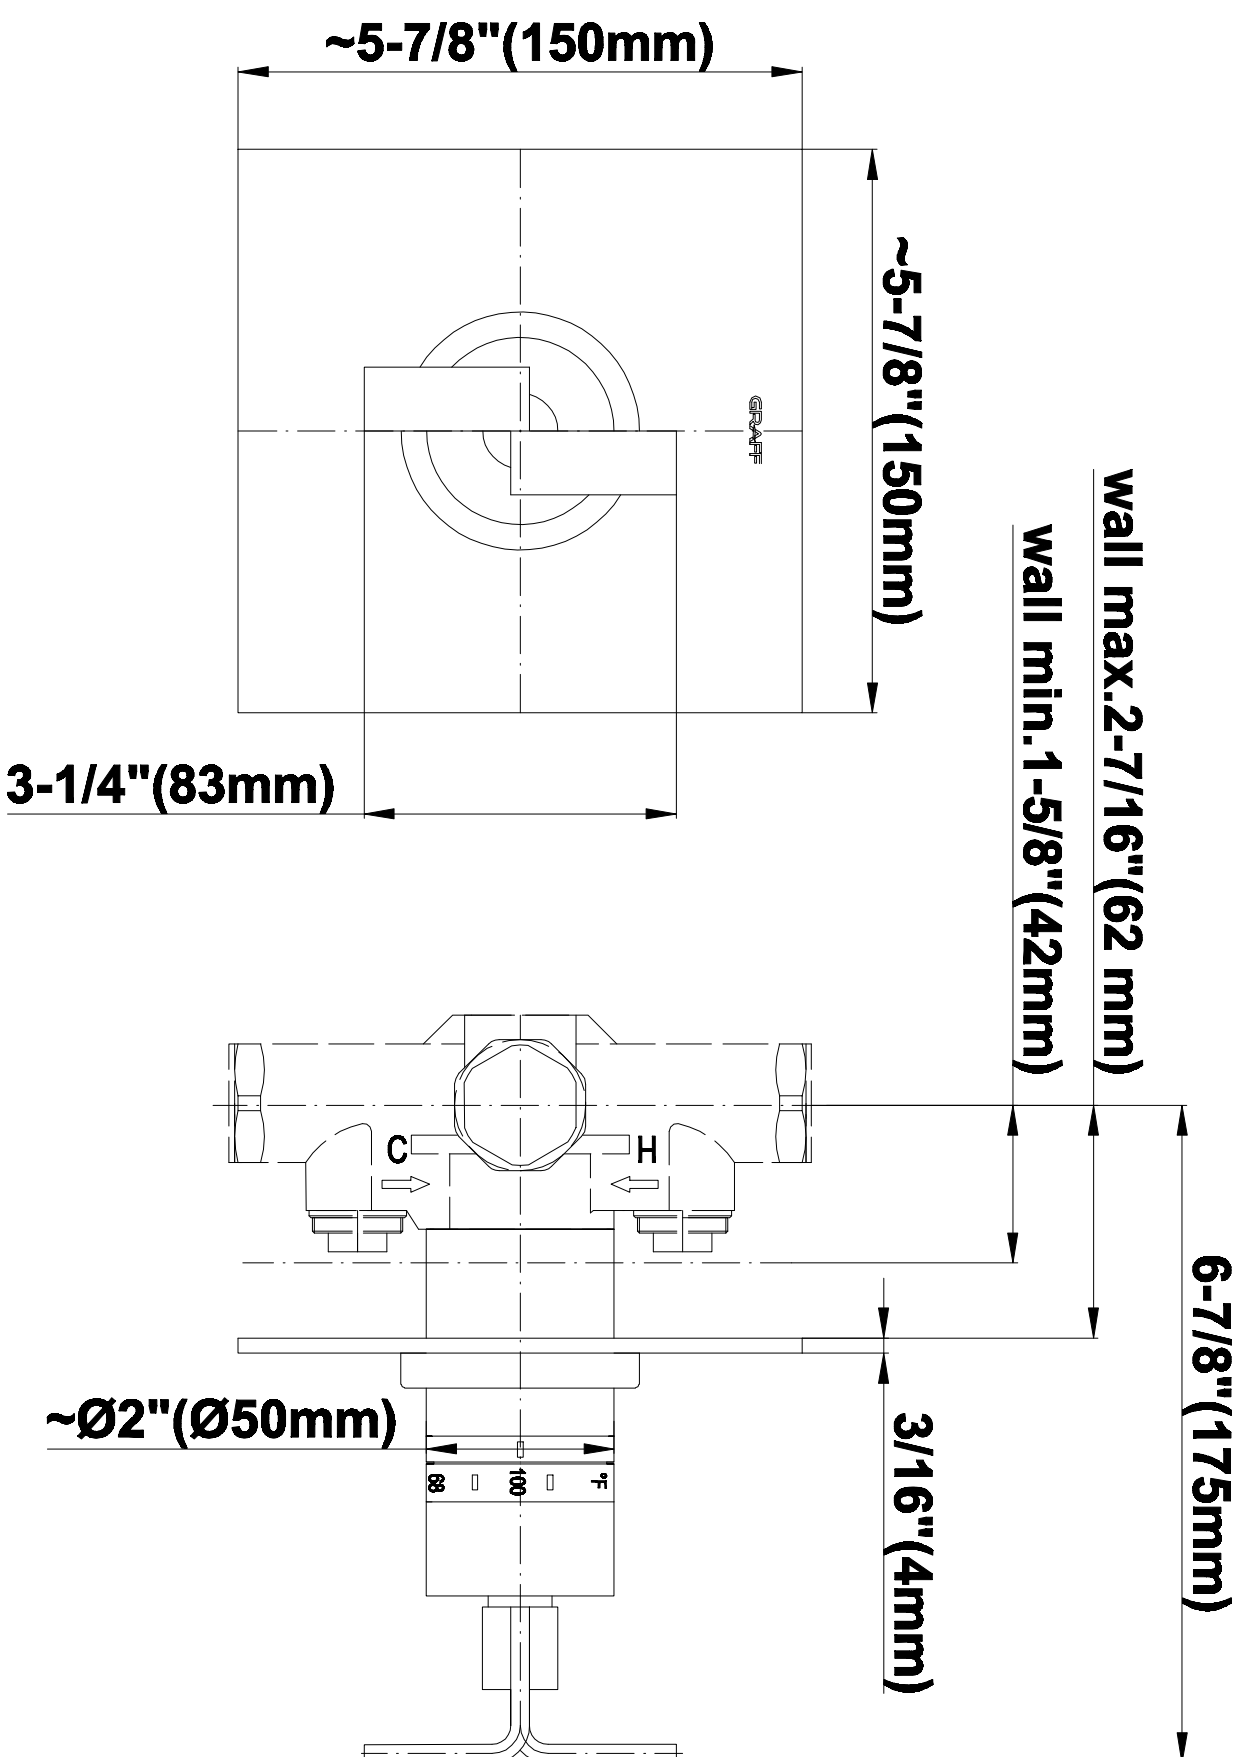

SHOWER
Luna Thermostatic Shower Set
w/Handshower (Rough & Trim)
GF2.020A-C9S

GRAFF®

Information

- Thermostatic Showerhead Flow Rate 2.1 gpm @ 60 psi
- Handshower Flow Rate 1.5 gpm @ 60 psi
- Contemporary Square Showerhead and Handshower Flow Rate 4.2 gpm @ 60 psi

SHOWER
Rough
G-8005

GRAFF®

Information

- 18.4 gpm @ 60 psi
- 3/4" universal inlets/outlets with female threads
- Built-in service stops
- Complete serviceability from front of all units
- Supplied with protective plastic cover
- Thermostatic valve uses a paraffin wax cartridge

Finishes

Polished
Chrome

Steelnox[®]
(Satin Nickel)

G-8041

SHOWER
Rough
G-8075

GRAFF®

Information

- 3/4" universal inlets/outlets with female threads
- Supplied with protective plastic cover

Finishes

Polished
Chrome

SteeInox®
(Satin Nickel)

SHOWER
Immersion SOLID Trim Plate
w/Handle
G-8095-C9S-T

GRAFF®

Information

- Single metal handle
- Decorative trim plate
- Use with G-8070 or G-8075 thermostatic stop/volume control rough valve
- To complete package, you must order rough valve
- ADA