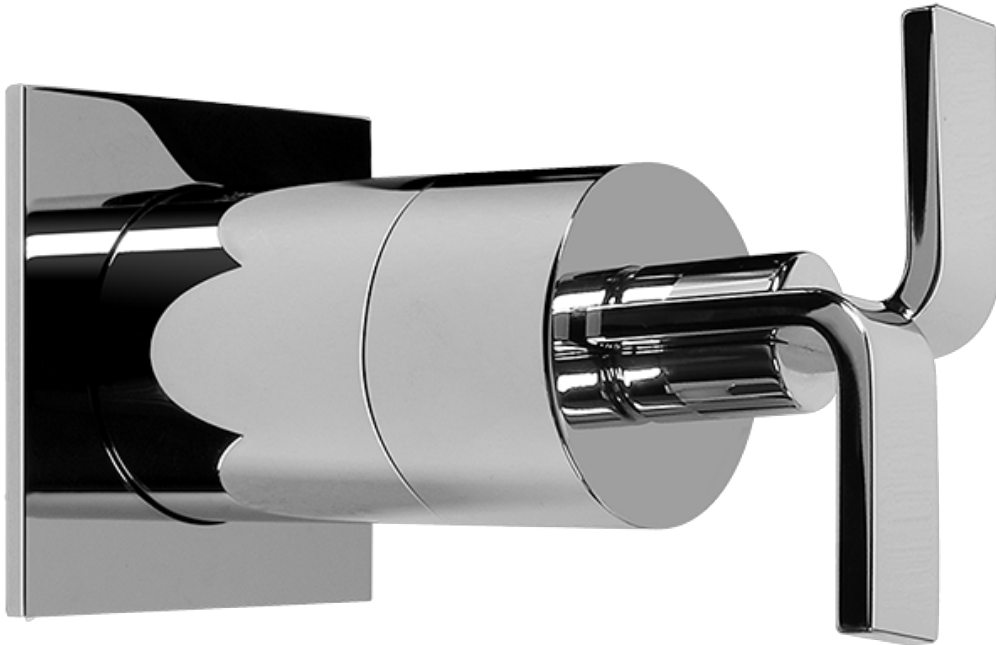

Finishes

Polished
Chrome

Steelnox®
(Satin Nickel)

SHOWER
Immersion SOLID Trim Plate
w/Handle
G-8041-C9S-T

GRAFF[®]

Information

- Single metal handle
- Decorative trim plate
- Use with G-8000 or G-8005 thermostatic rough valve
- To complete package, you must order rough valve
- ADA

Finishes

Polished
Chrome

Steelnox[®]
(Satin Nickel)

G-8041

SHOWER
Rough
G-8075

GRAFF®

Information

- 3/4" universal inlets/outlets with female threads
- Supplied with protective plastic cover

Finishes

Polished
Chrome

SteeInox®
(Satin Nickel)

SHOWER
Immersion SOLID Trim Plate
w/Handle
G-8095-C9S-T

GRAFF®

Information

- Single metal handle
- Decorative trim plate
- Use with G-8070 or G-8075 thermostatic stop/volume control rough valve
- To complete package, you must order rough valve
- ADA

Finishes

Polished
Chrome

Steelnox®
(Satin Nickel)

G-8095

SHOWER
59" Shower Hose
G-8605

GRAFF®

Information

- Brass spiral flexible hose with conical nut