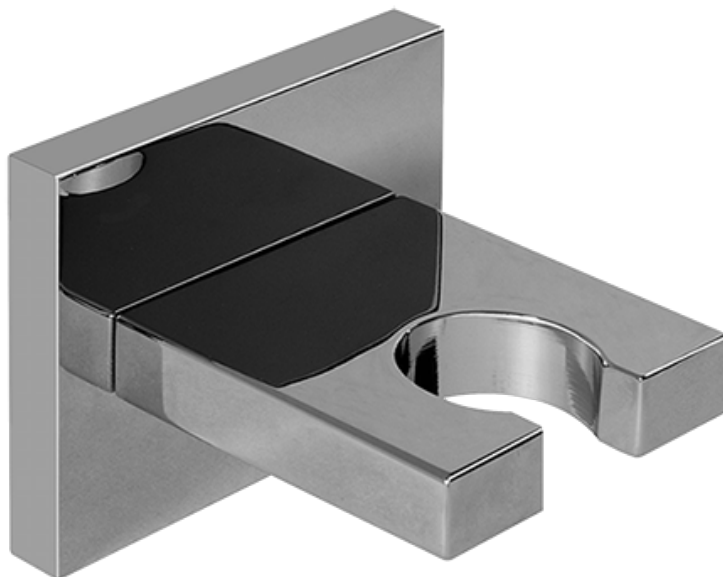

Finishes

Polished
Chrome

Steelnox®
(Satin Nickel)

SHOWER
Immersion SOLID Trim Plate
w/Handle
G-8041-C9S-T

GRAFF[®]

Information

- Single metal handle
- Decorative trim plate
- Use with G-8000 or G-8005 thermostatic rough valve
- To complete package, you must order rough valve
- ADA

Finishes

Polished
Chrome

SteeInox®
(Satin Nickel)

SHOWER
Immersion SOLID Trim Plate
w/Handle
G-8095-C9S-T

GRAFF®

Information

- Single metal handle
- Decorative trim plate
- Use with G-8070 or G-8075 thermostatic stop/volume control rough valve
- To complete package, you must order rough valve
- ADA

* Special order finish- call for availability

SHOWER
Contemporary Square Wall
Bracket for Handshower
G-8632

GRAFF®

Information

- Solid brass construction

Finishes

Polished
Chrome

Steelnox®
(Satin Nickel)

G-8632

Contemporary Square Wall Bracket for Handshower

Product Features

- Solid brass construction

Available Finishes

- Polished Chrome
G-8632-PC
- Steelnox[®]
G-8632-SN

Warranty

- Limited lifetime warranty