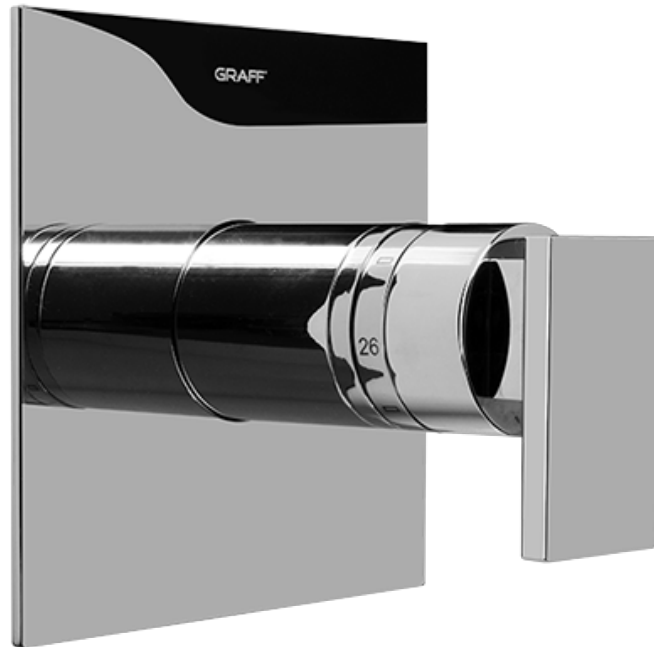

SHOWER
Rough
G-8005

GRAFF®

Information

- 18.4 gpm @ 60 psi
- 3/4" universal inlets/outlets with female threads
- Built-in service stops
- Complete serviceability from front of all units
- Supplied with protective plastic cover
- Thermostatic valve uses a paraffin wax cartridge

Finishes

Polished
Chrome

Steelnox®
(Satin Nickel)

SHOWER
Solar/Structure SOLID Trim Plate
w/Handle
G-8041-LM31S-T

GRAFF®

Information

- Single metal handle
- Decorative trim plate
- Use with G-8000 or G-8005 thermostatic rough valve
- To complete package, you must order rough valve
- ADA

Finishes

Polished
Chrome

SteeInox®
(Satin Nickel)

SHOWER
Solar SOLID Trim Plate w/Handle
G-8095-LM31S-T

GRAFF®

Information

- Single metal handle
- Decorative trim plate
- Use with G-8070 or G-8075 thermostatic stop/volume control rough valve
- To complete package, you must order rough valve
- ADA

Finishes

Polished
Chrome

Steelnox[®]
(Satin Nickel)

G-8497

Shower Components

Contemporary Flush-Mount Body Spray with Solid Brass Swivel Head

Product Features

- 12 no-clog, easy-clean silicone jets
- Metal ball-joint allows for 18° angle adjustment of body spray
- Brass wall escutcheon and Flush-mounted trim
- 1/2" NPT female thread inlet
- Body spray flow rate ≤ 1.5 max gpm