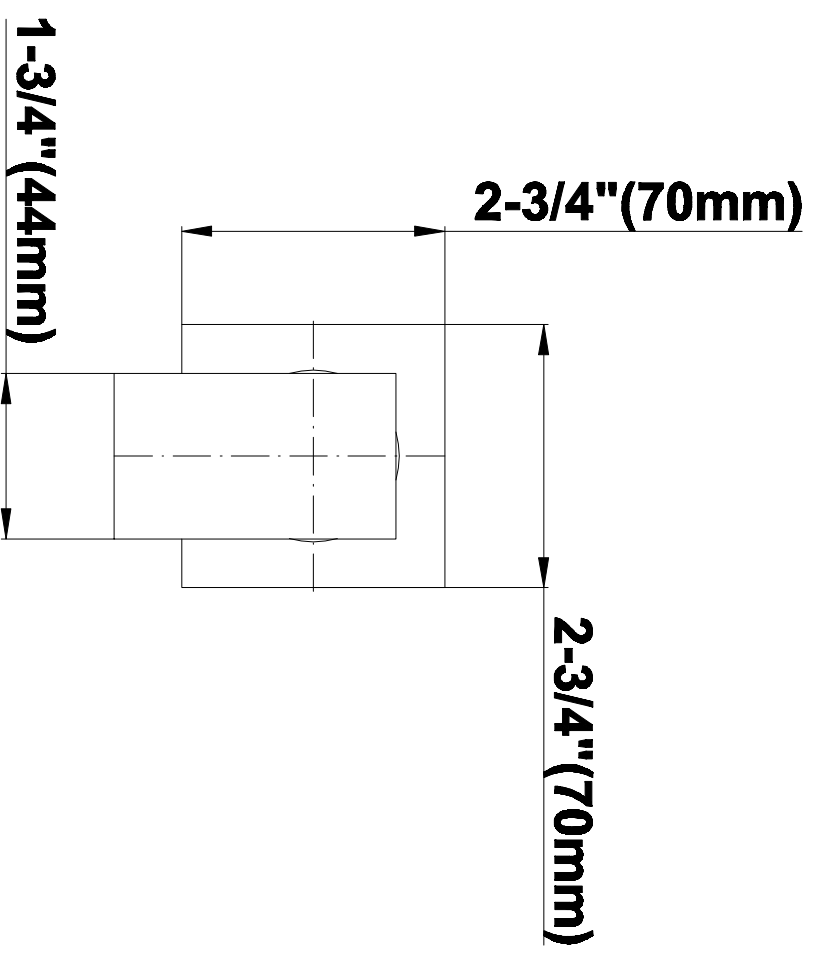

SHOWER
Luna Thermostatic Shower Set w/
Body Sprays & Handshower
(Rough & Trim)
GF1.120A-LM31S

GRAFF[®]

Information

- Thermostatic showerhead flow rate ≤ 1.8 max gpm
- Handshower flow rate ≤ 1.5 max gpm
- Body spray flow rate ≤ 1.5 max gpm
- Contemporary square showerhead w/body sprays and handshower flow rate 10.2 gpm @ 60 psi

Finishes

Polished
Chrome

Steelnox®
(Satin Nickel)

G-8095

SHOWER
Square Flush Mount Body Spray
w/ Solid Brass Swivel Head
G-8497

GRAFF[®]

Information

- 12 no-clog, easy-clean silicon jets
- Metal ball-joint allows for 18° angle adjustment of body spray
- Brass wall escutcheon and flush-mounted trim
- 1/2" NPT female thread inlet
- Body spray flow rate \leq 1.5 max gpm

Finishes

Polished
Chrome

Steelnox[®]
(Satin Nickel)

G-8497

Shower Components

Contemporary Flush-Mount Body Spray with Solid Brass Swivel Head

Product Features

- 12 no-clog, easy-clean silicone jets
- Metal ball-joint allows for 18° angle adjustment of body spray
- Brass wall escutcheon and Flush-mounted trim
- 1/2" NPT female thread inlet
- Body spray flow rate ≤ 1.5 max gpm