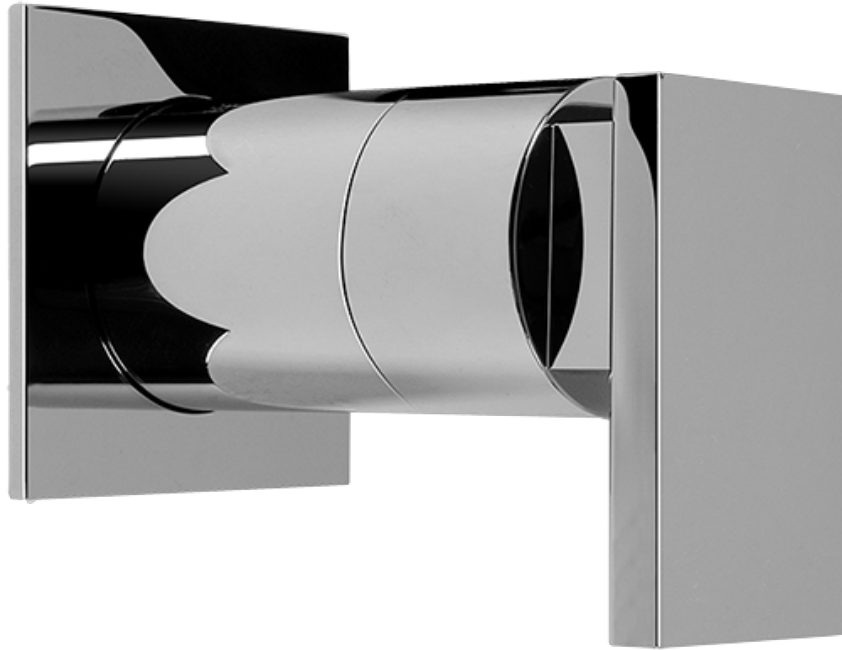

Finishes

Polished
Chrome

Steelnox®
(Satin Nickel)

SHOWER
Solar/Structure SOLID Trim Plate
w/Handle
G-8041-LM31S-T

GRAFF®

Information

- Single metal handle
- Decorative trim plate
- Use with G-8000 or G-8005 thermostatic rough valve
- To complete package, you must order rough valve
- ADA

Finishes

Polished
Chrome

SteeInox®
(Satin Nickel)

SHOWER
Solar SOLID Trim Plate w/Handle
G-8095-LM31S-T

GRAFF®

Information

- Single metal handle
- Decorative trim plate
- Use with G-8070 or G-8075 thermostatic stop/volume control rough valve
- To complete package, you must order rough valve
- ADA

Finishes

Polished
Chrome

Steelnox®
(Satin Nickel)

G-8095

SHOWER
Square Flush Mount Body Spray
w/ Solid Brass Swivel Head
G-8497

GRAFF[®]

Information

- 12 no-clog, easy-clean silicon jets
- Metal ball-joint allows for 18° angle adjustment of body spray
- Brass wall escutcheon and flush-mounted trim
- 1/2" NPT female thread inlet
- Body spray flow rate \leq 1.5 max gpm

Finishes

Polished
Chrome

Steelnox[®]
(Satin Nickel)

G-8497

Shower Components

Contemporary Flush-Mount Body Spray with Solid Brass Swivel Head

Product Features

- 12 no-clog, easy-clean silicone jets
- Metal ball-joint allows for 18° angle adjustment of body spray
- Brass wall escutcheon and Flush-mounted trim
- 1/2" NPT female thread inlet
- Body spray flow rate ≤ 1.5 max gpm