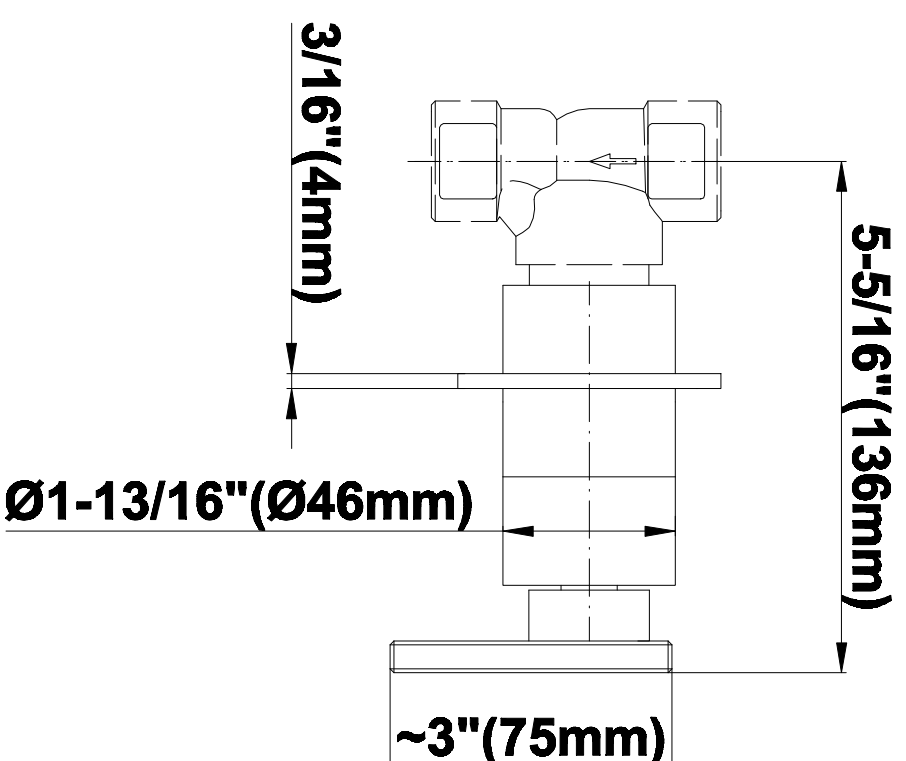

Finishes

Polished
Chrome

Steelnox®
(Satin Nickel)

G-8095

SHOWER
Square Flush Mount Body Spray
w/ Solid Brass Swivel Head
G-8497

GRAFF[®]

Information

- 12 no-clog, easy-clean silicon jets
- Metal ball-joint allows for 18° angle adjustment of body spray
- Brass wall escutcheon and flush-mounted trim
- 1/2" NPT female thread inlet
- Body spray flow rate \leq 1.5 max gpm

Finishes

Polished
Chrome

Steelnox[®]
(Satin Nickel)

G-8497

Shower Components

Contemporary Flush-Mount Body Spray with Solid Brass Swivel Head

Product Features

- 12 no-clog, easy-clean silicone jets
- Metal ball-joint allows for 18° angle adjustment of body spray
- Brass wall escutcheon and Flush-mounted trim
- 1/2" NPT female thread inlet
- Body spray flow rate ≤ 1.5 max gpm