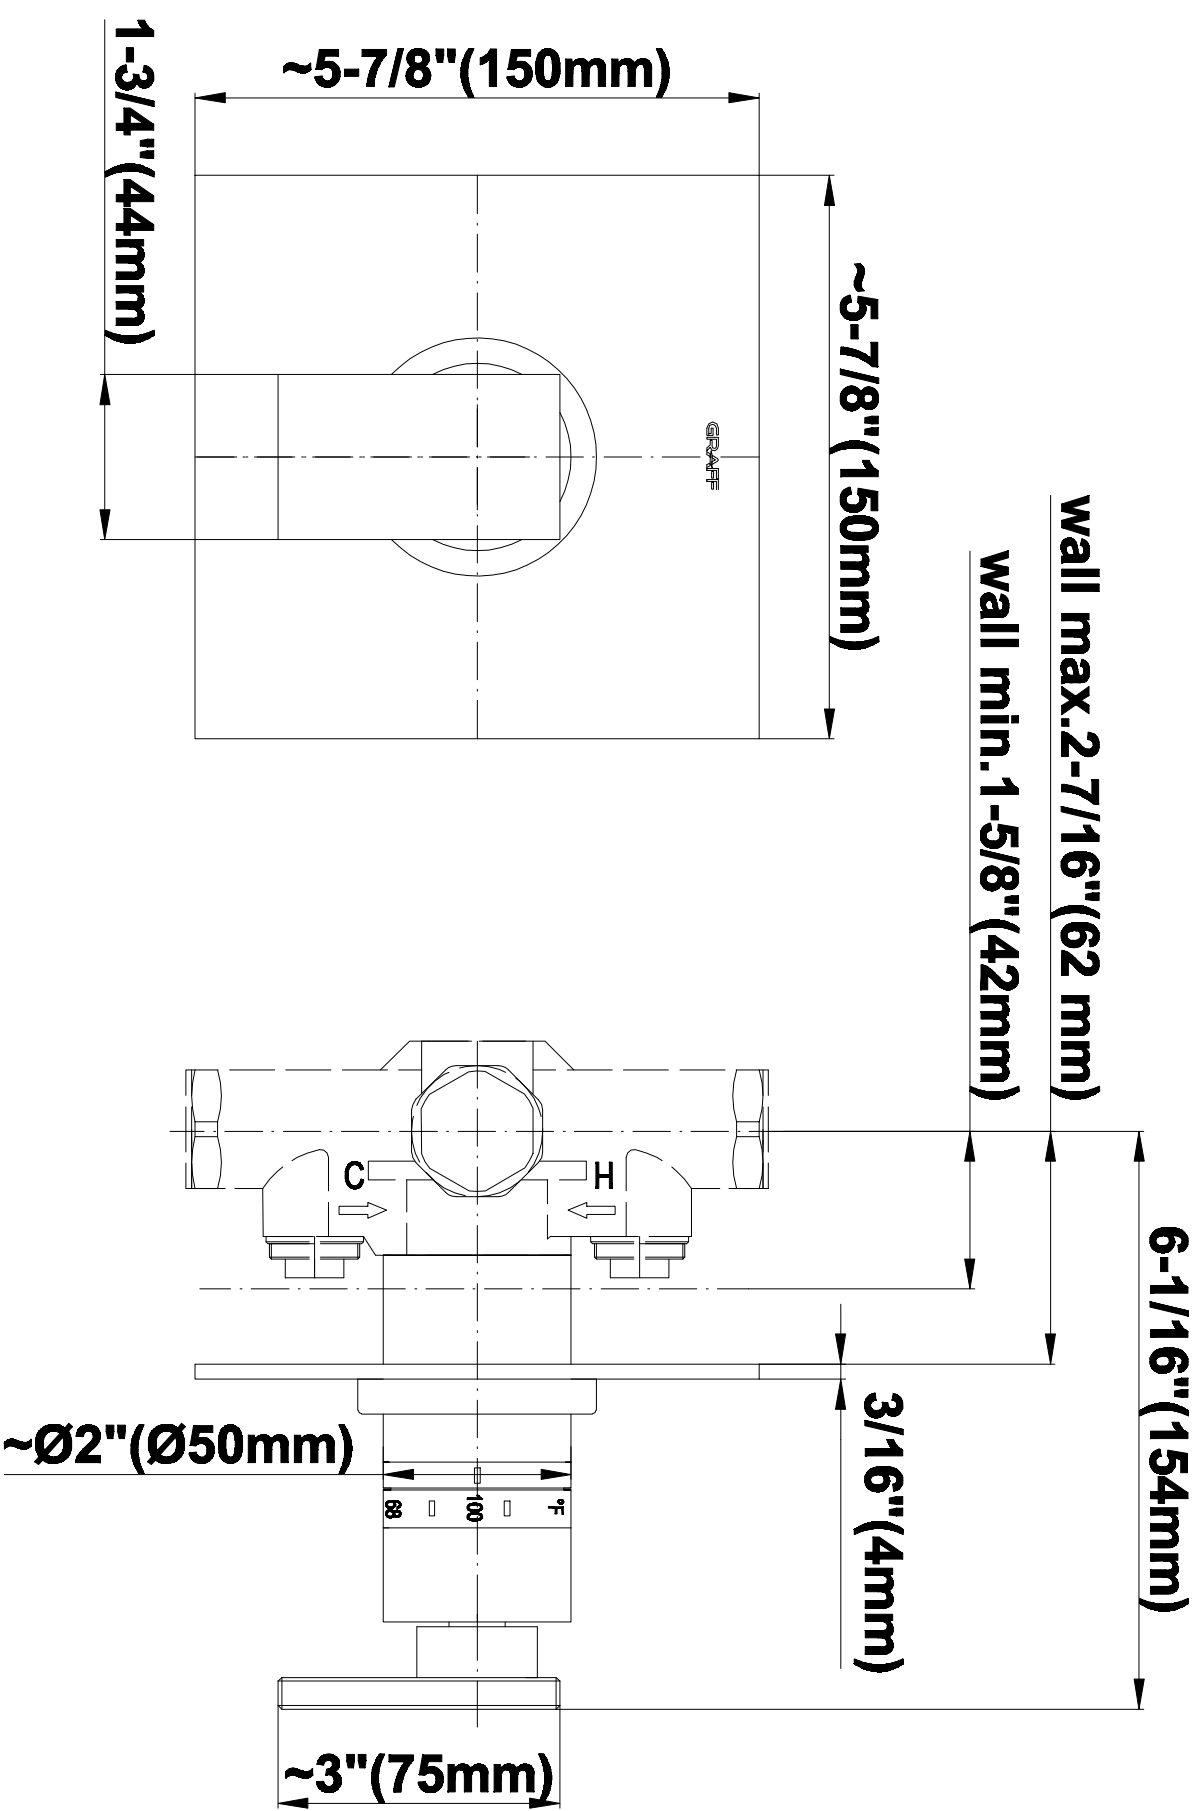

SHOWER
Luna Thermostatic Shower Set w/
Body Sprays & Handshower
(Rough & Trim)
GF1.120A-LM31S

GRAFF[®]

Information

- Thermostatic showerhead flow rate ≤ 1.8 max gpm
- Handshower flow rate ≤ 1.5 max gpm
- Body spray flow rate ≤ 1.5 max gpm
- Contemporary square showerhead w/body sprays and handshower flow rate 10.2 gpm @ 60 psi

SHOWER
Rough
G-8005

GRAFF®

Information

- 18.4 gpm @ 60 psi
- 3/4" universal inlets/outlets with female threads
- Built-in service stops
- Complete serviceability from front of all units
- Supplied with protective plastic cover
- Thermostatic valve uses a paraffin wax cartridge

Finishes

Polished
Chrome

Steelnox®
(Satin Nickel)

G-8041

SHOWER
Rough
G-8075

GRAFF®

Information

- 3/4" universal inlets/outlets with female threads
- Supplied with protective plastic cover