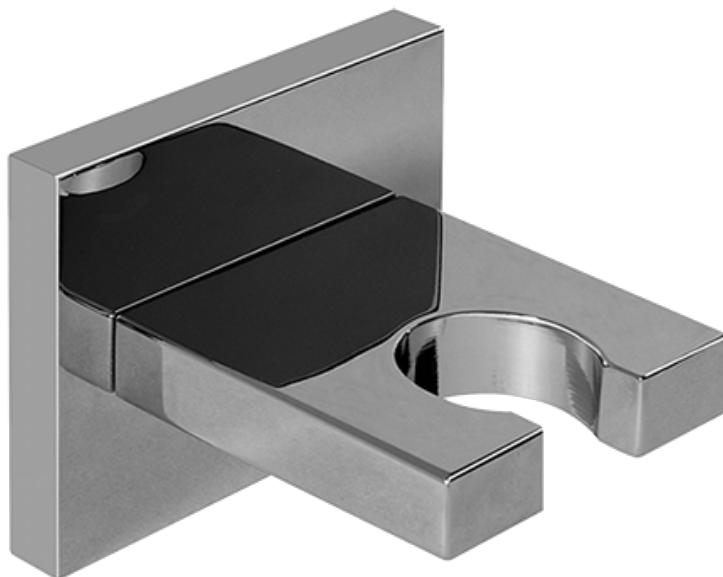

Finishes

Polished
Chrome

Steelnox[®]
(Satin Nickel)

G-8497

Shower Components

Contemporary Flush-Mount Body Spray with Solid Brass Swivel Head

Product Features

- 12 no-clog, easy-clean silicone jets
- Metal ball-joint allows for 18° angle adjustment of body spray
- Brass wall escutcheon and Flush-mounted trim
- 1/2" NPT female thread inlet
- Body spray flow rate ≤ 1.5 max gpm

SHOWER
59" Shower Hose
G-8605

GRAFF®

Information

- Brass spiral flexible hose with conical nut

Finishes

Polished
Chrome

Steelinox®
(Satin Nickel)

Product Features

* Special order finish- call for availability

SHOWER
Contemporary Square Wall
Bracket for Handshower
G-8632

GRAFF®

Information

- Solid brass construction

Finishes

Polished
Chrome

Steelinox®
(Satin Nickel)

G-8632

Contemporary Square Wall Bracket for Handshower

Product Features

- Solid brass construction

Available Finishes

- Polished Chrome
G-8632-PC
- Steelnox[®]
G-8632-SN

Warranty

- Limited lifetime warranty