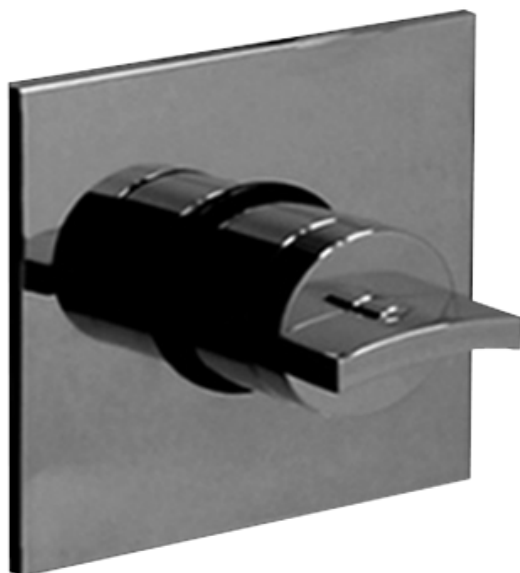

SHOWER
Stop/Volume Control Trim
G-8096-C14S-T

GRAFF®

Finishes