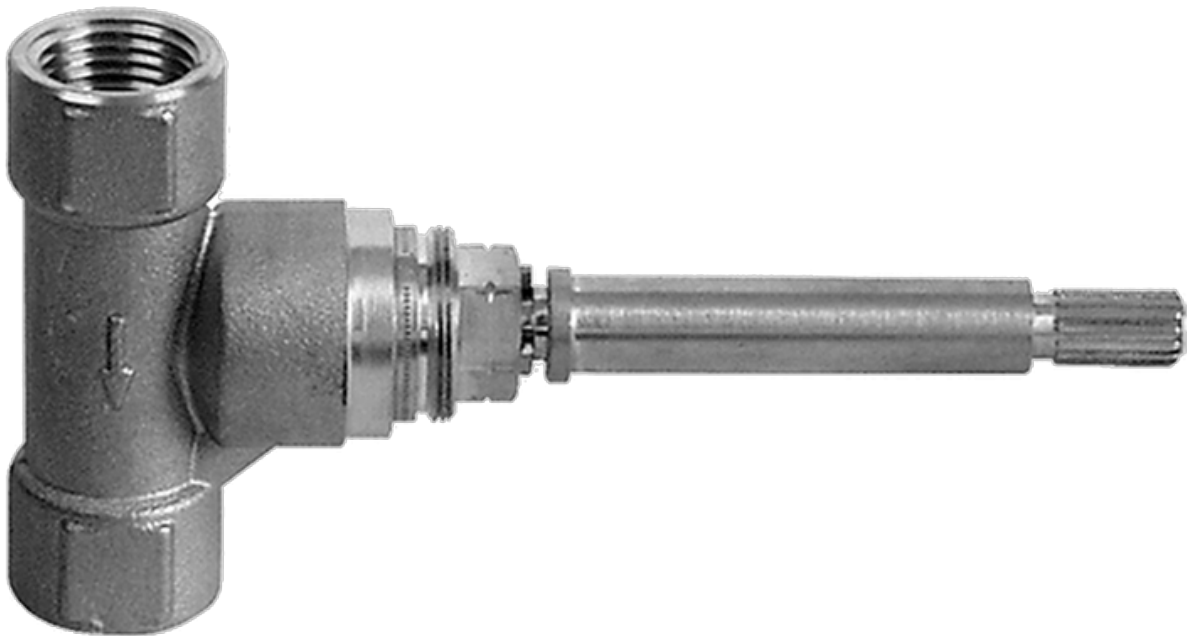

SHOWER
Square Thermostatic Ski Shower
Set w/Body Sprays &
Handshowers (Trim & Rough)
GE1.120A-C14S

GRAFF®

Information

- 3/4" Thermostatic Valve and Trim
- Showerhead with No-Clog, Easy-Clean Spray Nozzles
- Swivel Body Sprays (4 pieces)
- Handshower Set w/Wall Bracket
- Stop/Volume Control Valves and Trim (3 pieces)
- Optional Extension Kit
- 3/4" Thermostatic Rough Valve Flow Rate ~18 gpm @60 psi
- Flow Rates: showerhead ≤ 2.5 max gpm, handshower ≤ 1.5 max gpm

SHOWER
Rough
G-8070

GRAFF®

Information

- 1/2" universal inlets/outlets with female threads
- Supplied with protective plastic cover

Finishes

Polished
Chrome

SteeInox®
(Satin Nickel)

G-8070

1/2" Concealed Stop/Volume Control Rough Valve

Product Features

- 6.85 gpm @ 60 psi
- 1/2" universal inlets/outlets with female threads
- Supplied with protective plastic cover

Warranty

- Limited lifetime warranty

Finishes

Polished
Chrome

Steelnox[®]
(Satin Nickel)

G-8497

Shower Components

Contemporary Flush-Mount Body Spray with Solid Brass Swivel Head

Product Features

- 12 no-clog, easy-clean silicone jets
- Metal ball-joint allows for 18° angle adjustment of body spray
- Brass wall escutcheon and Flush-mounted trim
- 1/2" NPT female thread inlet
- Body spray flow rate ≤ 1.5 max gpm