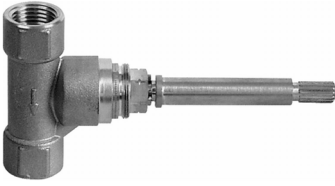

SHOWER
Square Thermostatic Ski Shower
Set w/Body Sprays &
Handshowers (Trim & Rough)
GE1.120A-C14S

GRAFF®

Information

- 3/4" Thermostatic Valve and Trim
- Showerhead with No-Clog, Easy-Clean Spray Nozzles
- Swivel Body Sprays (4 pieces)
- Handshower Set w/Wall Bracket
- Stop/Volume Control Valves and Trim (3 pieces)
- Optional Extension Kit
- 3/4" Thermostatic Rough Valve Flow Rate ~18 gpm @60 psi
- Flow Rates: showerhead ≤ 2.5 max gpm, handshower ≤ 1.5 max gpm

SHOWER
Rough
G-8070

GRAFF®

Information

- 1/2" universal inlets/outlets with female threads
- Supplied with protective plastic cover

Finishes

Polished
Chrome

SteeInox®
(Satin Nickel)

G-8070

1/2" Concealed Stop/Volume Control Rough Valve

Product Features

- 6.85 gpm @ 60 psi
- 1/2" universal inlets/outlets with female threads
- Supplied with protective plastic cover

Warranty

- Limited lifetime warranty

Finishes

Polished
Chrome

Steelnox[®]
(Satin Nickel)

G-8497

Shower Components

Contemporary Flush-Mount Body Spray with Solid Brass Swivel Head

Product Features

- 12 no-clog, easy-clean silicone jets
- Metal ball-joint allows for 18° angle adjustment of body spray
- Brass wall escutcheon and Flush-mounted trim
- 1/2" NPT female thread inlet
- Body spray flow rate ≤ 1.5 max gpm