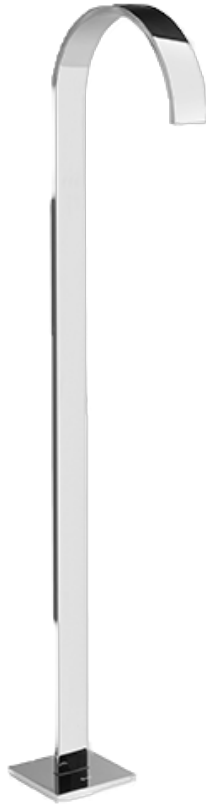

BATHROOM  
Sade Floor-Mounted Tub Filler  
w/Wall-Mounted Handles  
**G-1852-C14U**

---

**GRAFF**<sup>®</sup>

## LUNA, SADE, TARGA Series

BATHROOM  
Spout Connection Rough  
**G-1050**

**GRAFF®**

**Finishes**

24K Gold

24K Brushed  
Gold

Architectural  
Black™

Matte Black

Olive Bronze

Polished  
Chrome

Polished  
Nickel

Steelnox®  
(Satin Nickel)

Architectural  
White

## Rough

BATHROOM  
Sade Floor-Mounted Tub Filler -  
Spout Only  
**G-1852-T**

**GRAFF®**

**Information**

- Floor-mounted spout installation
- Aerated Flow Rate ~10.6 gpm @45 psi
- 9-7/8" spout reach
- 37"- 40" ~spout height
- Optional in-line pressure balancing valve