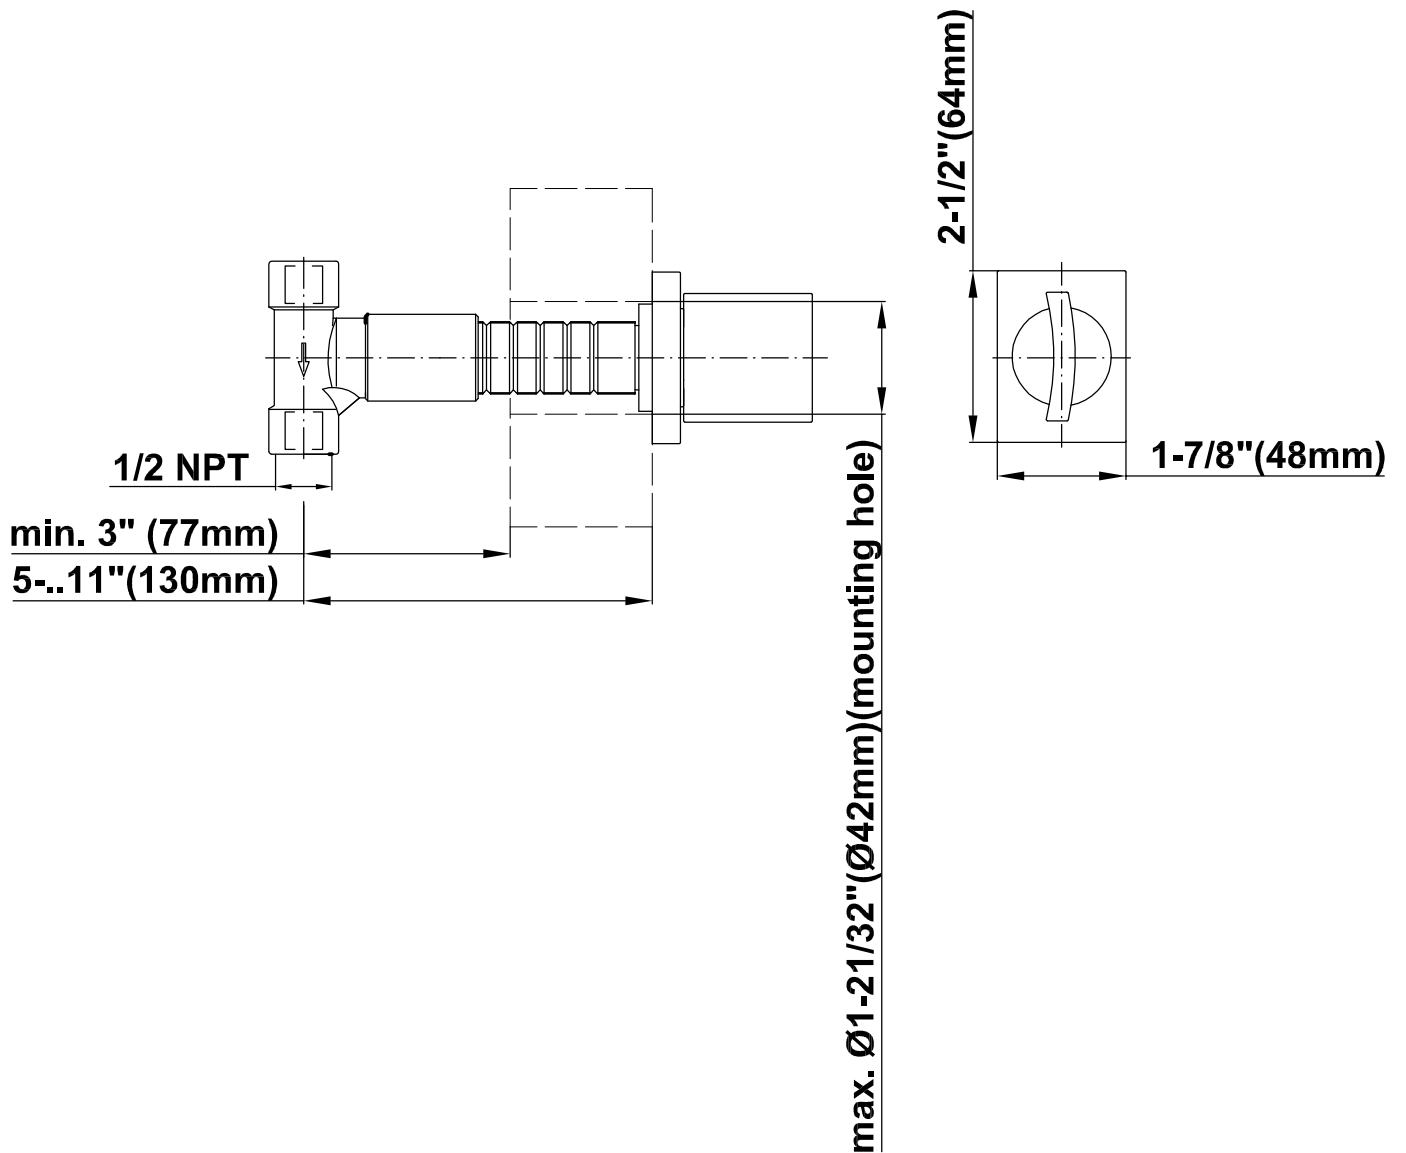

C14U-BS, VS, WS

LUNA, SADE, TARGA Series