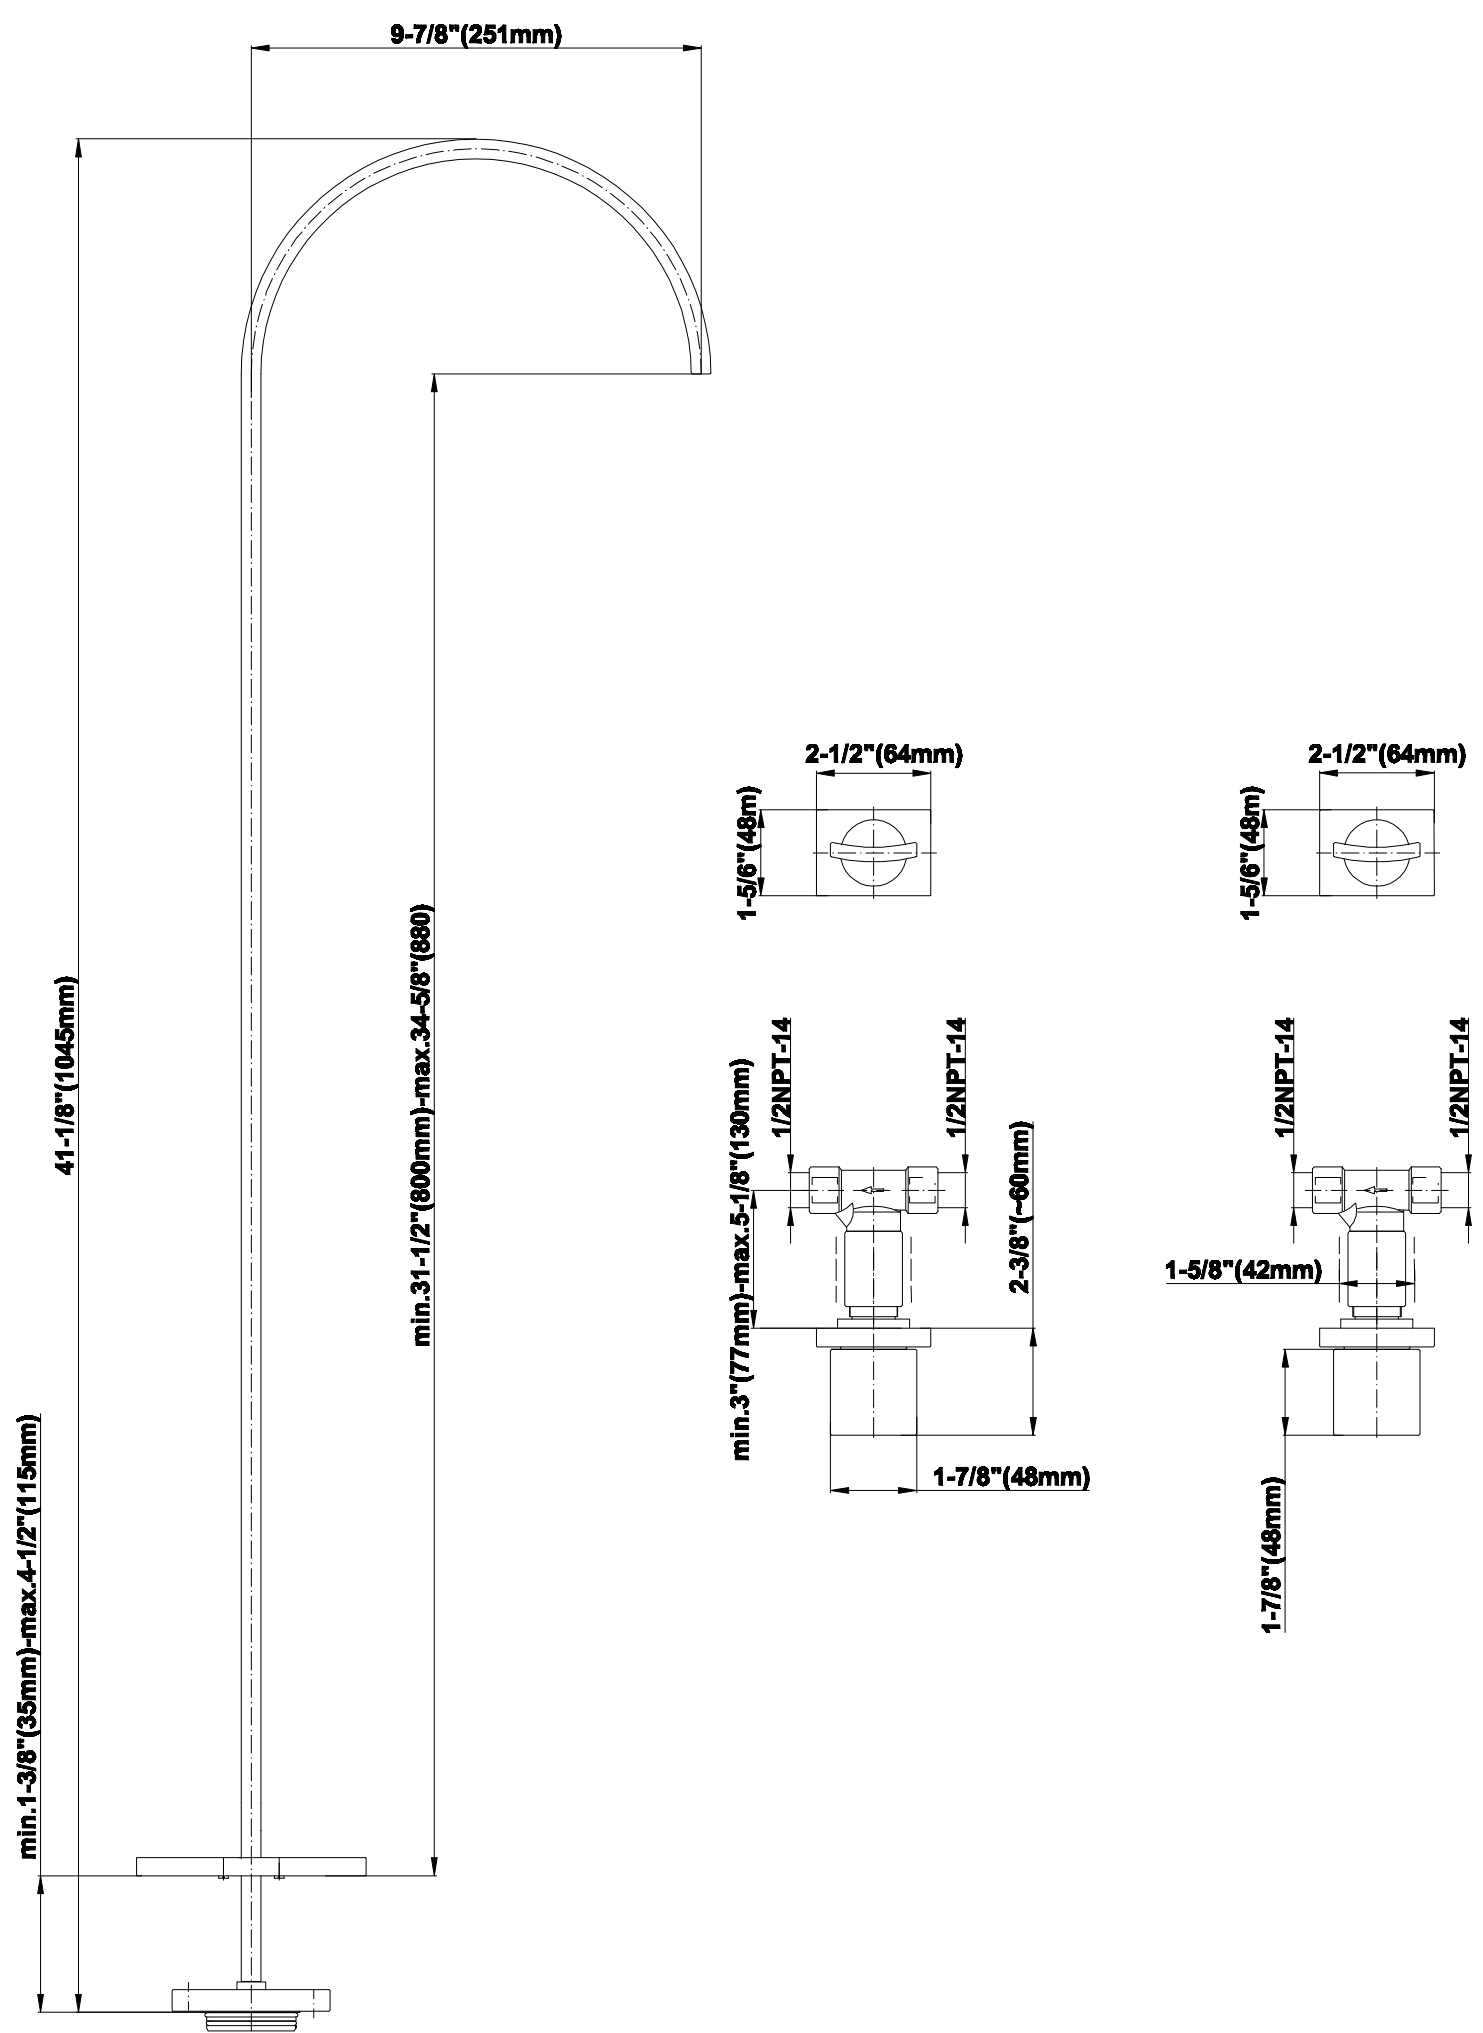

G-1852

SADE Series