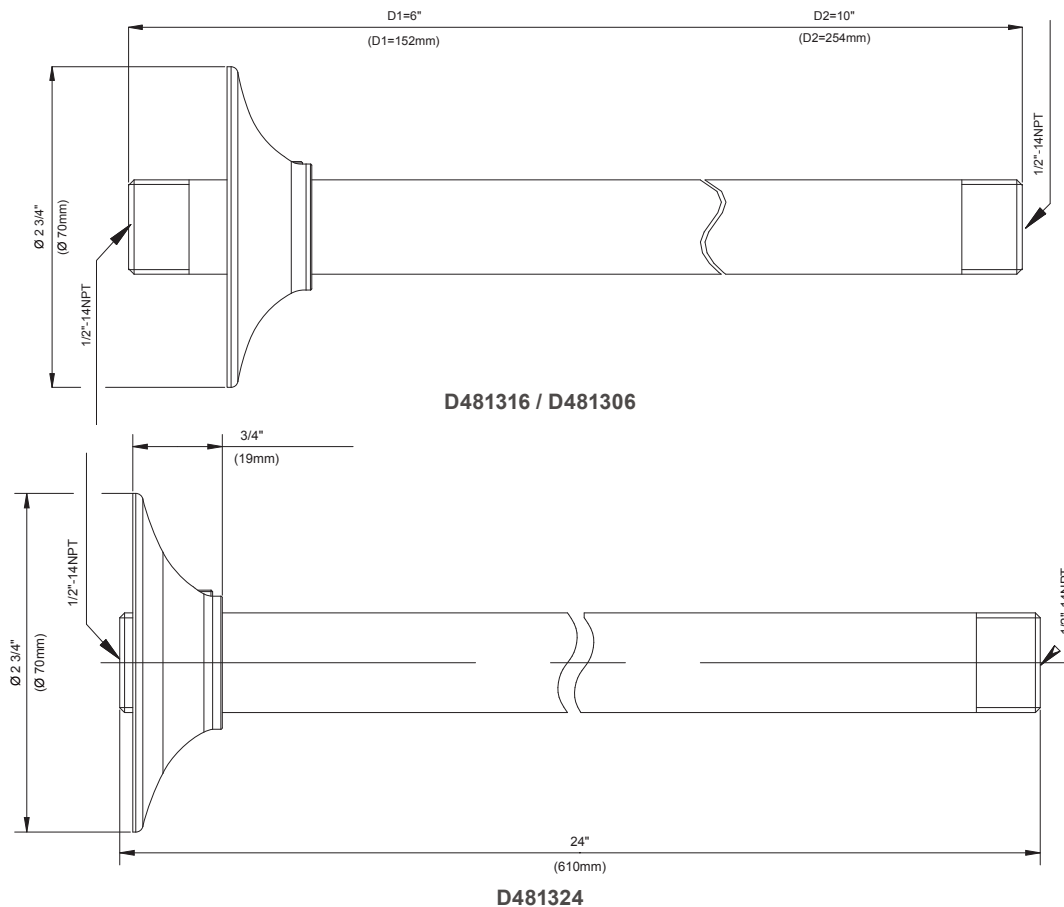

SPECIFICATIONS

Features/Benefits

- D481316 - 6" with Flange
- D481306 - 10" with Flange
- D481324 - 24" with Flange

Available Color/Finishes

| Color | Description |
|---|-------------|
|  | Chrome |

Please see gerberonline.com or current price list for available finishes. Finish is defined by additional suffix.

D481316

D481306

D481324

Submittal Information:

Name: _____ Contractor: _____
 Location: _____ Contact #: _____