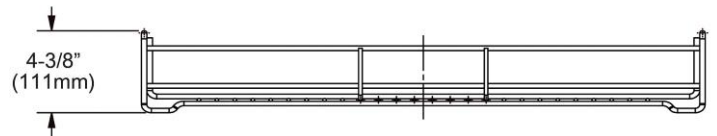

PART: _____ QTY: _____
PROJECT: _____
CONTACT: _____
DATE: _____
NOTES: _____
APPROVAL: _____

In keeping with our policy of continuing product improvement, Elkay reserves the right to change product specifications without notice. Please visit elkay.com for the most current version of Elkay product specification sheets. This specification describes an Elkay product with design, quality, and functional benefits to the user. When making a comparison of other producers' offerings, be certain these features are not overlooked.