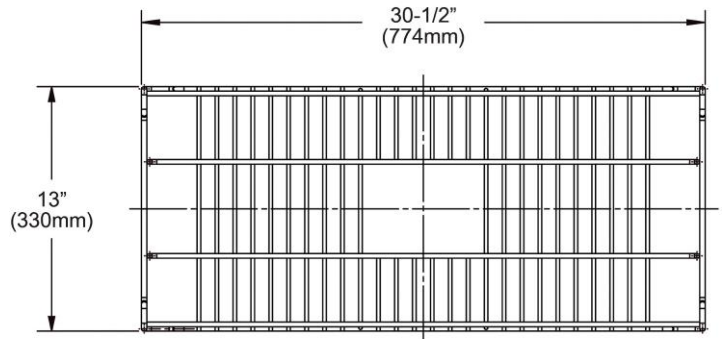

PART: _____ QTY: _____
PROJECT: _____
CONTACT: _____
DATE: _____
NOTES: _____
APPROVAL: _____

In keeping with our policy of continuing product improvement, Elkay reserves the right to change product specifications without notice. Please visit elkay.com for the most current version of Elkay product specification sheets. This specification describes an Elkay product with design, quality, and functional benefits to the user. When making a comparison of other producers' offerings, be certain these features are not overlooked.