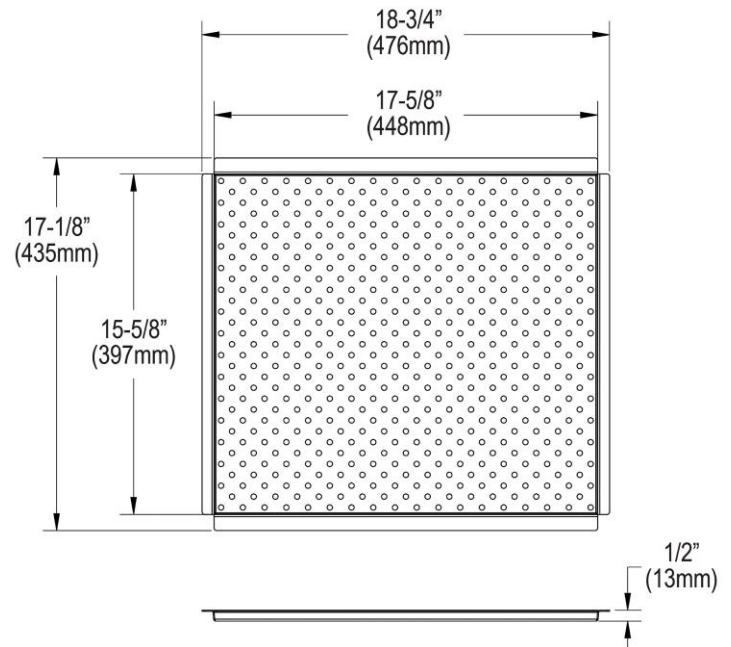

PART: _____ QTY: _____
PROJECT: _____
CONTACT: _____
DATE: _____
NOTES: _____
APPROVAL: _____

In keeping with our policy of continuing product improvement, Elkay reserves the right to change product specifications without notice. Please visit elkay.com for the most current version of Elkay product specification sheets. This specification describes an Elkay product with design, quality, and functional benefits to the user. When making a comparison of other producers' offerings, be certain these features are not overlooked.