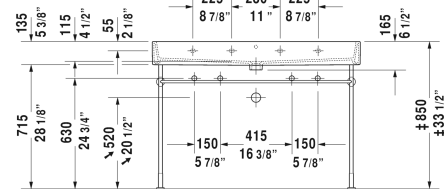

Vero Air Furniture washbasin # 2350120024

| < 47 1/4" Inch > |

Furniture washbasin	Dimension	Weight	Order number
with faucet deck, underside fully glazed, hardware included, wall-mounted, 47 1/4" Inch			
Colors			
00 White			
Variant			
● __ ● with overflow	47 1/4" x 18 1/2" Inch	73.9 lb	2350120024
Infobox			
When installing ceramics larger than 39 3/8", 2 sets of basin hardware # 6951000000 are required, When mounting 2 one-hole faucets, required space in between is # 045412, 235012 = 22 1/4" and # 045410, 235010 = 18 1/4"			
Sanitary ceramics with the special WonderGliss surface finish will remain clean and attractive-looking for a long time to come. When ordering WonderGliss please add a "1" as eleventh digit to the model number.			
Accessory for ceramics			
Push button drain assembly for washbasins with overflow	2" Inch	0.8 lb	005052
Towel rail square tube 1/2", Chrome	45 1/4" Inch	1.8 lb	003033
Design Siphon		3.3 lb	005036
Suitable products			
Metal console height adjustable +2", for washbasin # 045412, 235012,			003074

All drawings contain the necessary measurements which are subject to standard tolerances. They are stated in inch & mm and are non-binding. Exact measurements, in particular for customized installation scenarios, can only be taken from the finished ceramic piece.