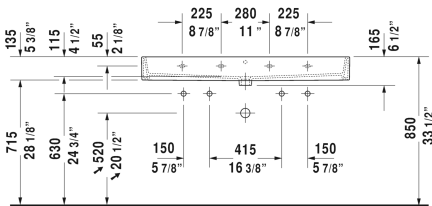

Vero Air Furniture washbasin # 2350120024

| < 47 1/4" Inch > |

Furniture washbasin	Dimension	Weight	Order number
with faucet deck, underside fully glazed, hardware included, wall-mounted, 47 1/4" Inch			
Colors			
00 White			
Variant			
● __ ● with overflow	47 1/4" x 18 1/2" Inch	73.9 lb	2350120024
Infobox			
When installing ceramics larger than 39 3/8", 2 sets of basin hardware # 6951000000 are required, When mounting 2 one-hole faucets, required space in between is # 045412, 235012 = 22 1/4" and # 045410, 235010 = 18 1/4"			
Sanitary ceramics with the special WonderGliss surface finish will remain clean and attractive-looking for a long time to come. When ordering WonderGliss please add a "1" as eleventh digit to the model number.			
Accessory for ceramics			
Push button drain assembly for washbasins with overflow	2" Inch	0.8 lb	005052
Towel rail square tube 1/2", Chrome	45 1/4" Inch	1.8 lb	003033
Design Siphon		3.3 lb	005036
Suitable products			
Metal console height adjustable +2", for washbasin # 045412, 235012,			003074

All drawings contain the necessary measurements which are subject to standard tolerances. They are stated in inch & mm and are non-binding. Exact measurements, in particular for customized installation scenarios, can only be taken from the finished ceramic piece.