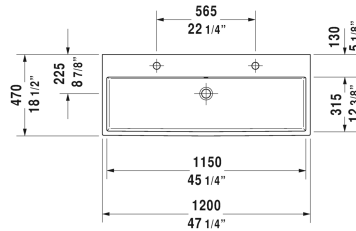

Vero Air Furniture washbasin # 2350120024

| < 47 1/4" Inch > |

Furniture washbasin	Dimension	Weight	Order number
with faucet deck, underside fully glazed, hardware included, wall-mounted, 47 1/4" Inch			
Colors			
00 White			
Variant			
● __ ● with overflow	47 1/4" x 18 1/2" Inch	73.9 lb	2350120024
Infobox			
When installing ceramics larger than 39 3/8", 2 sets of basin hardware # 6951000000 are required, When mounting 2 one-hole faucets, required space in between is # 045412, 235012 = 22 1/4" and # 045410, 235010 = 18 1/4"			
Sanitary ceramics with the special WonderGliss surface finish will remain clean and attractive-looking for a long time to come. When ordering WonderGliss please add a "1" as eleventh digit to the model number.			
Accessory for ceramics			
Push button drain assembly for washbasins with overflow	2" Inch	0.8 lb	005052
Towel rail square tube 1/2", Chrome	45 1/4" Inch	1.8 lb	003033
Design Siphon		3.3 lb	005036
Suitable products			
Metal console height adjustable +2", for washbasin # 045412, 235012,			003074

All drawings contain the necessary measurements which are subject to standard tolerances. They are stated in inch & mm and are non-binding. Exact measurements, in particular for customized installation scenarios, can only be taken from the finished ceramic piece.