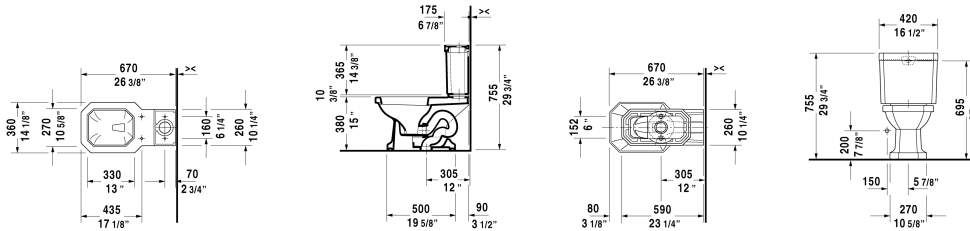

1930 Two-Piece toilet # 2130010000

| < 14 1/8" Inch > |

Two-Piece toilet	Dimension	Weight	Order number
(without tank), syphonic, US-version toilet, 12" rough-in, vertical outlet, cUPC listed, 1.28 gpf			
Colors			
00 White			
Variant			
♦	14 1/8" x 26 1/8" Inch	57.3 lb	2130010000
Mounting set for One-piece and Two-piece toilets, 1/2", US-version		1.1 lb	001431
Suitable products			
Toilet seat and cover oval seat hole, hinges stainless steel, without slow close, 14 1/2" x 17" Inch	14 1/2" x 17" Inch		006661
Tank with Single Flush mechanism, Chrome, bottom left supply, cUPC listed, 1.28 gpf, 16 1/2" x 6 7/8" Inch	16 1/2" x 6 7/8" Inch		087230
Toilet seat and cover octogonal seat hole, hinges stainless steel, with slow close,			006489

All drawings contain the necessary measurements which are subject to standard tolerances. They are stated in inch & mm and are non-binding. Exact measurements, in particular for customized installation scenarios, can only be taken from the finished ceramic piece.