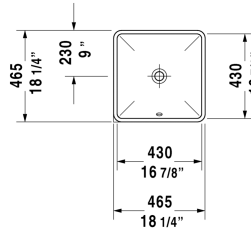

Starck 3 Vanity basin ☒ # 0305430000

< 16 7/8" Inch >

| Vanity basin | Dimension | Weight | Order number |
|--|------------------------|---------|--------------|
| undermount basin, with overflow, without faucet deck, hardware included, cUPC® listed*, 16 7/8" Inch | | | |
| Colors | | | |
| 00 White | | | |
| Variant | | | |
| ☒ | 16 7/8" x 16 7/8" Inch | 16.3 lb | 0305430000 |
| Infobox | | | |
| * Complies with following standards: ASME A112.19.2/CSA B45.1, Measurements of undercounter models represent interior measurements | | | |
| Sanitary ceramics with the special WonderGliss surface finish will remain clean and attractive-looking for a long time to come. When ordering WonderGliss please add a "1" as eleventh digit to the model number. | | | |
| Hardware for stone countertops, (with the exception of # 046651) | | 0.4 lb | 005028 |

All drawings contain the necessary measurements which are subject to standard tolerances. They are stated in inch & mm and are non-binding. Exact measurements, in particular for customized installation scenarios, can only be taken from the finished ceramic piece.