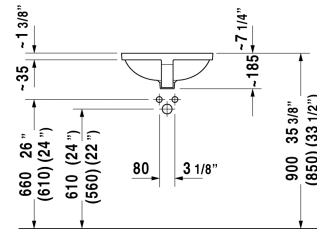

Starck 3 Vanity basin ☒ # 0305430000

< 16 7/8" Inch >

| Vanity basin | Dimension | Weight | Order number |
|--|------------------------|---------|--------------|
| undermount basin, with overflow, without faucet deck, hardware included, cUPC® listed*, 16 7/8" Inch | | | |
| Colors | | | |
| 00 White | | | |
| Variant | | | |
| ☒ | 16 7/8" x 16 7/8" Inch | 16.3 lb | 0305430000 |
| Infobox | | | |
| * Complies with following standards: ASME A112.19.2/CSA B45.1, Measurements of undercounter models represent interior measurements | | | |
| Sanitary ceramics with the special WonderGliss surface finish will remain clean and attractive-looking for a long time to come. When ordering WonderGliss please add a "1" as eleventh digit to the model number. | | | |
| Hardware for stone countertops, (with the exception of # 046651) | | 0.4 lb | 005028 |

All drawings contain the necessary measurements which are subject to standard tolerances. They are stated in inch & mm and are non-binding. Exact measurements, in particular for customized installation scenarios, can only be taken from the finished ceramic piece.