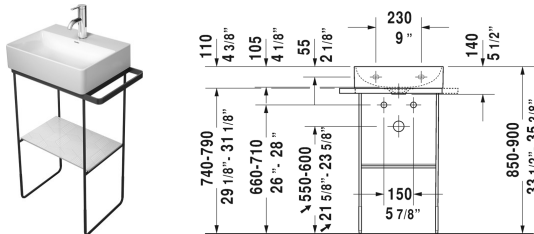

DuraSquare Metal console floorstanding ** # 003109..00 / 003109..00

| < 20 1/4" Inch > |

Metal console floorstanding **	Dimension	Weight	Order number
height adjustable +2", hardware included, for handrinse basin # 073245, towel rail right or left, reversible			
Colors			
10 Chrome 46 Black Matt			
Variant			
Chrome	20 1/4" x 13 1/8" Inch	13.2 lb	003109..00
Black Matt	20 1/4" x 13 1/8" Inch	13.2 lb	003109..00
Infobox			
** Glass inserts are not included - please order separately			
Suitable products			
Furniture handrinse basin without overflow, with faucet deck, ceramic covered slotted waste included, underside fully glazed, hardware included, wall-mounted, 17 3/4" x 13 3/4" Inch	17 3/4" x 13 3/4" Inch		073245
Glass inserts safety glass, for metal console # 003109, 003110, 16 1/2" x 10 3/8" Inch	16 1/2" x 10 3/8" Inch		009966

All drawings contain the necessary measurements which are subject to standard tolerances. They are stated in inch & mm and are non-binding. Exact measurements, in particular for customized installation scenarios, can only be taken from the finished ceramic piece.