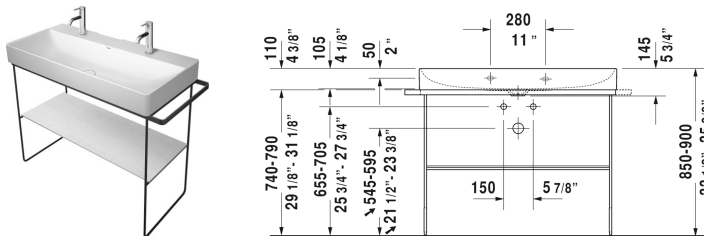

DuraSquare Metal console floorstanding ** # 003103..00 / 003103..00

| < 41 7/8" Inch >|

Metal console floorstanding **	Dimension	Weight	Order number
height adjustable +2", hardware included, for washbasin # 235310, towel rail right or left, reversible			
Colors			
10 Chrome 46 Black Matt			
Variant			
Chrome	41 7/8" x 17 3/4" Inch	15.4 lb	003103..00
Black Matt	41 7/8" x 17 3/4" Inch	15.4 lb	003103..00
Infobox			
** Glass inserts are not included - please order separately			
Suitable products			
Furniture washbasin without overflow, with faucet deck, ceramic covered slotted waste included, underside fully glazed, wall-mounted, hardware included, 39 3/8" x 18 1/2" Inch	39 3/8" x 18 1/2" Inch		235310
Glass inserts safety glass, for metal console # 003103, 003104, 38 1/4" x 15" Inch	38 1/4" x 15" Inch		009965
Furniture washbasin without overflow, with faucet deck, ceramic covered slotted waste included, underside fully glazed, hardware included, wall-mounted, 39 3/8" x 18 1/2" Inch	39 3/8" x 18 1/2" Inch		235310

All drawings contain the necessary measurements which are subject to standard tolerances. They are stated in inch & mm and are non-binding. Exact measurements, in particular for customized installation scenarios, can only be taken from the finished ceramic piece.