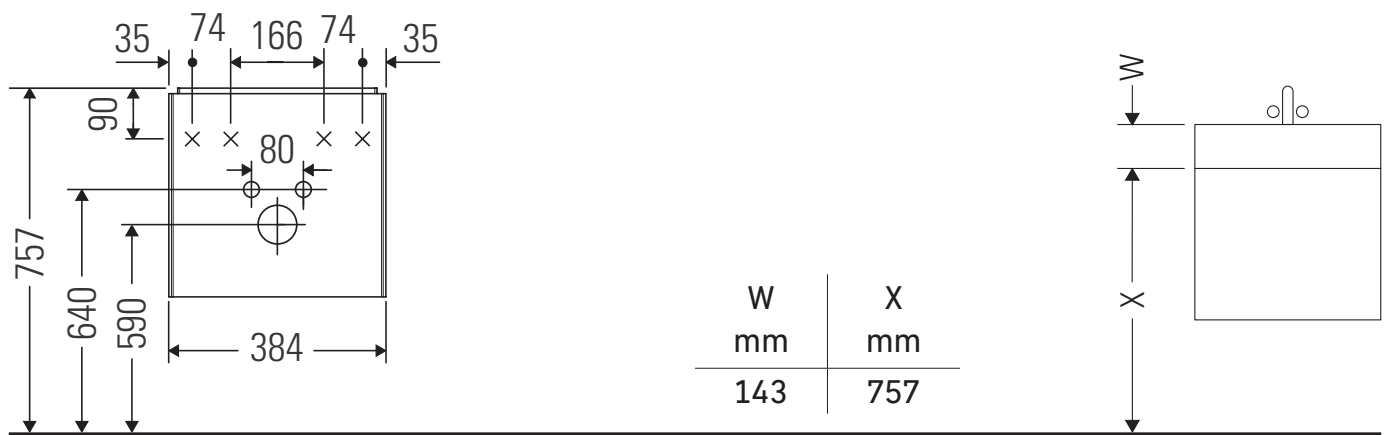

## Mounting instructions

White Tulip # 073745