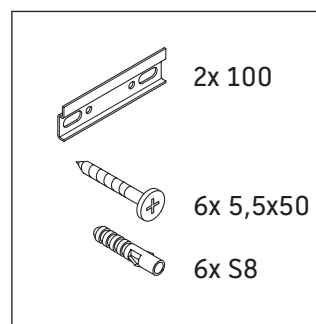

## Mounting instructions

White Tulip # 073745