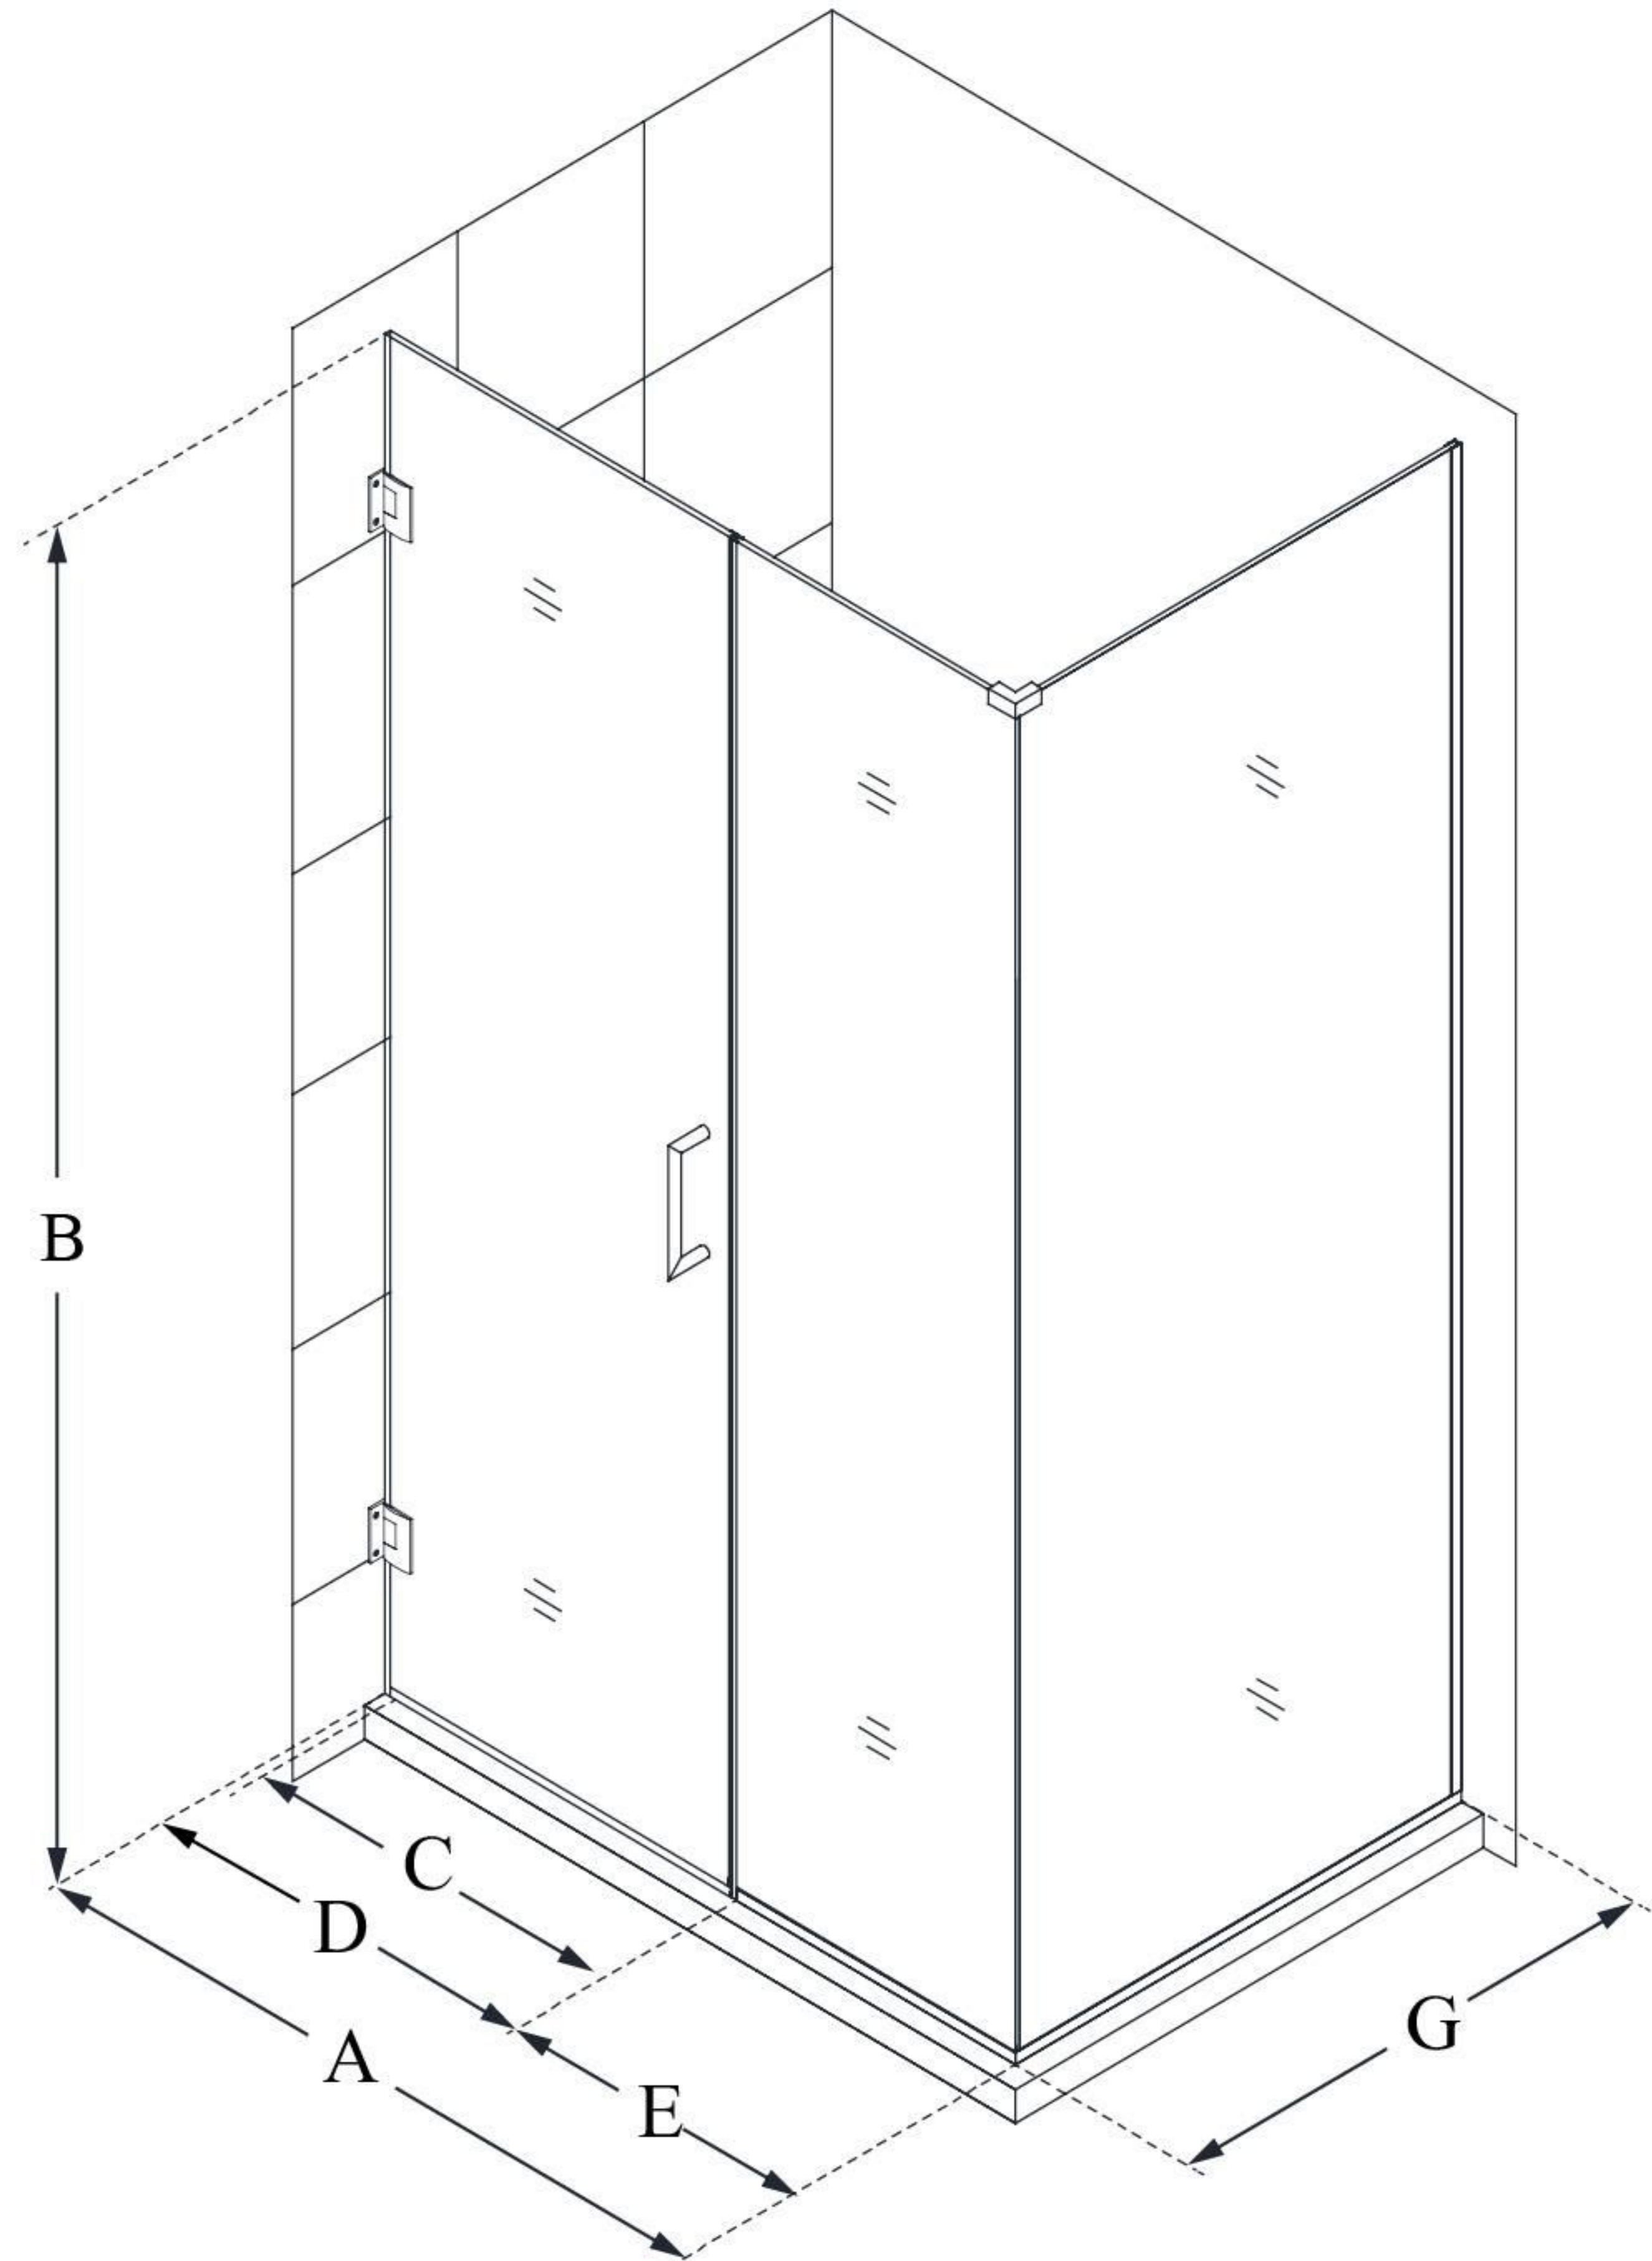

# UNIDOOR PLUS

DreamLine Unidoor Plus 37" W  
x 30 3/8" D x 72" H Frameless  
Hinged Shower Enclosure, Clear  
Glass

**SWING DOOR**

## CONFIGURATION DIMENSIONS:

**A: 37"**

MODEL WIDTH

**B: 72"**

MODEL HEIGHT

**C: 22"**

ACCESS WIDTH

**D: 23"**

DOOR WIDTH

**E: 14"**

INLINE PANEL WIDTH

**G: 30 3/8"**

RETURN PANEL WIDTH

DreamLine reserves the right to update or modify the hardware or materials pictured without prior notice for the purpose of product improvement and customer satisfaction.