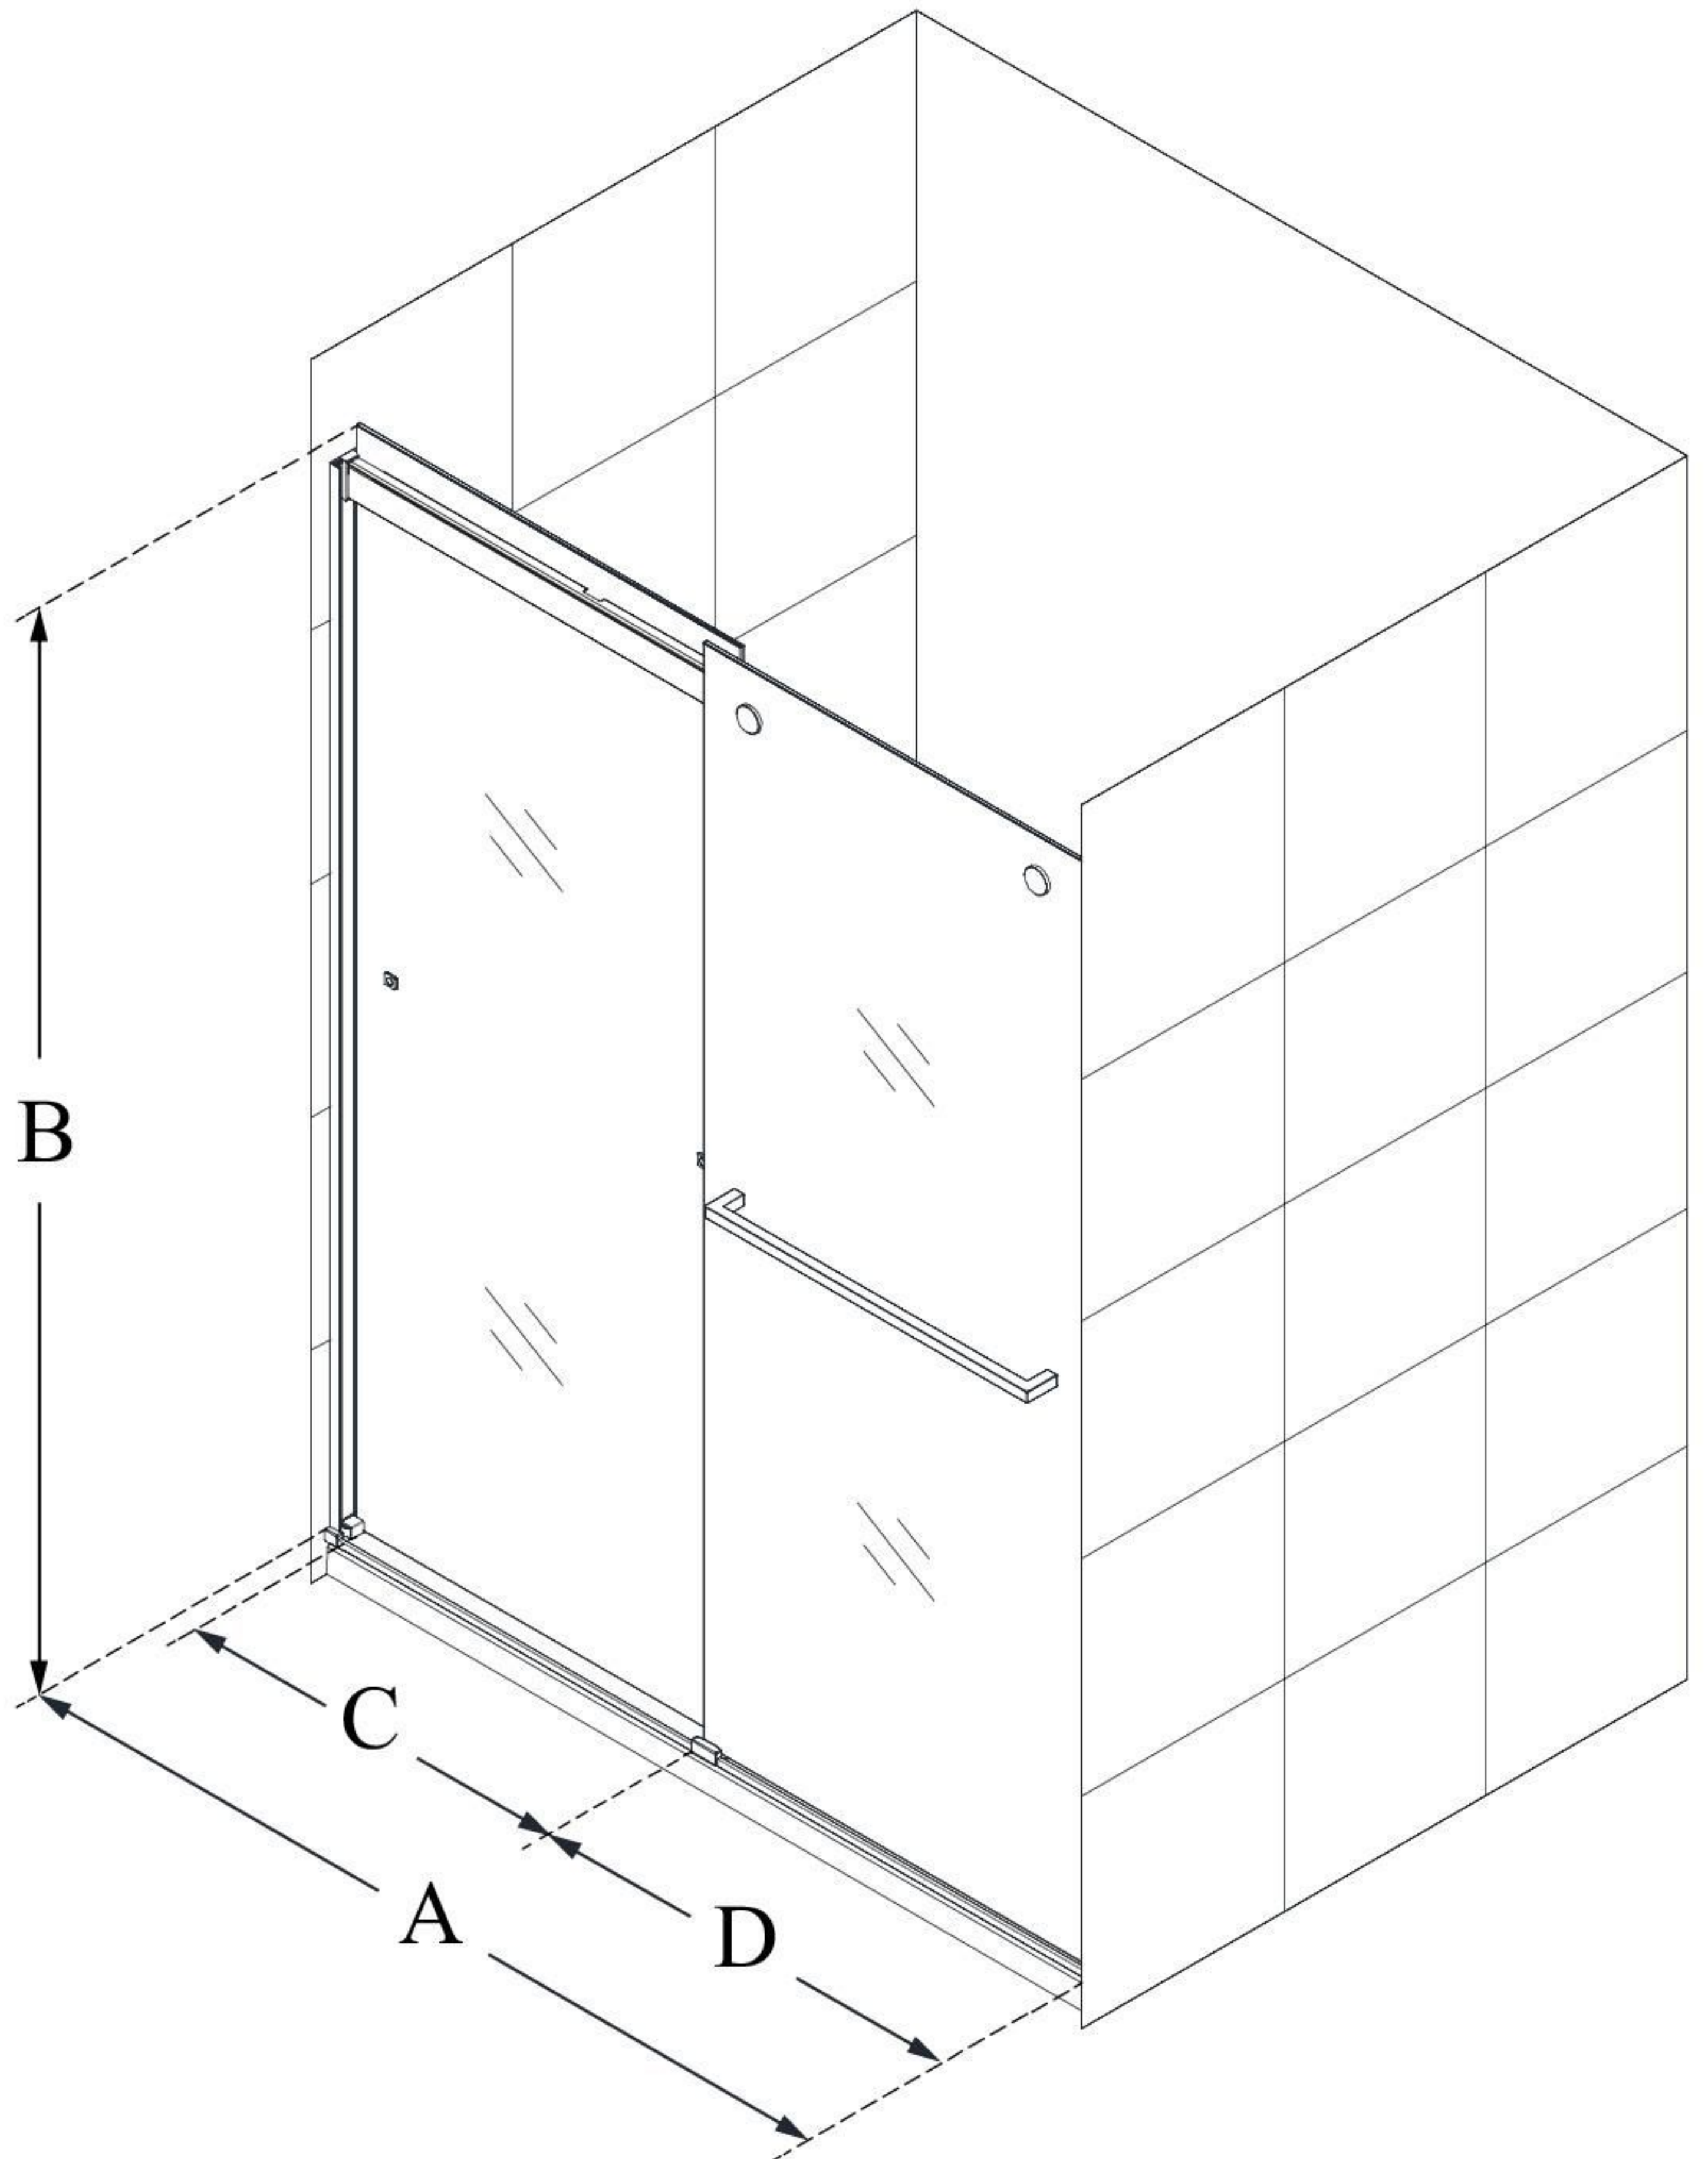

SHDR-6360762

SAPPHIRE

DreamLine Sapphire 56-60 in. W x
76 in. H Frameless Bypass Shower
Door

BYPASS DOOR

CONFIGURATION DIMENSIONS:

A: 56 - 60 in.

MODEL WIDTH

B: 76 in.

MODEL HEIGHT

C: 24 1/4 - 28 1/4 in.

ACCESS WIDTH

D: 30 1/2 in.

DOOR WIDTH

DreamLine reserves the right to update or modify the hardware or materials pictured without prior notice for the purpose of product improvement and customer satisfaction.