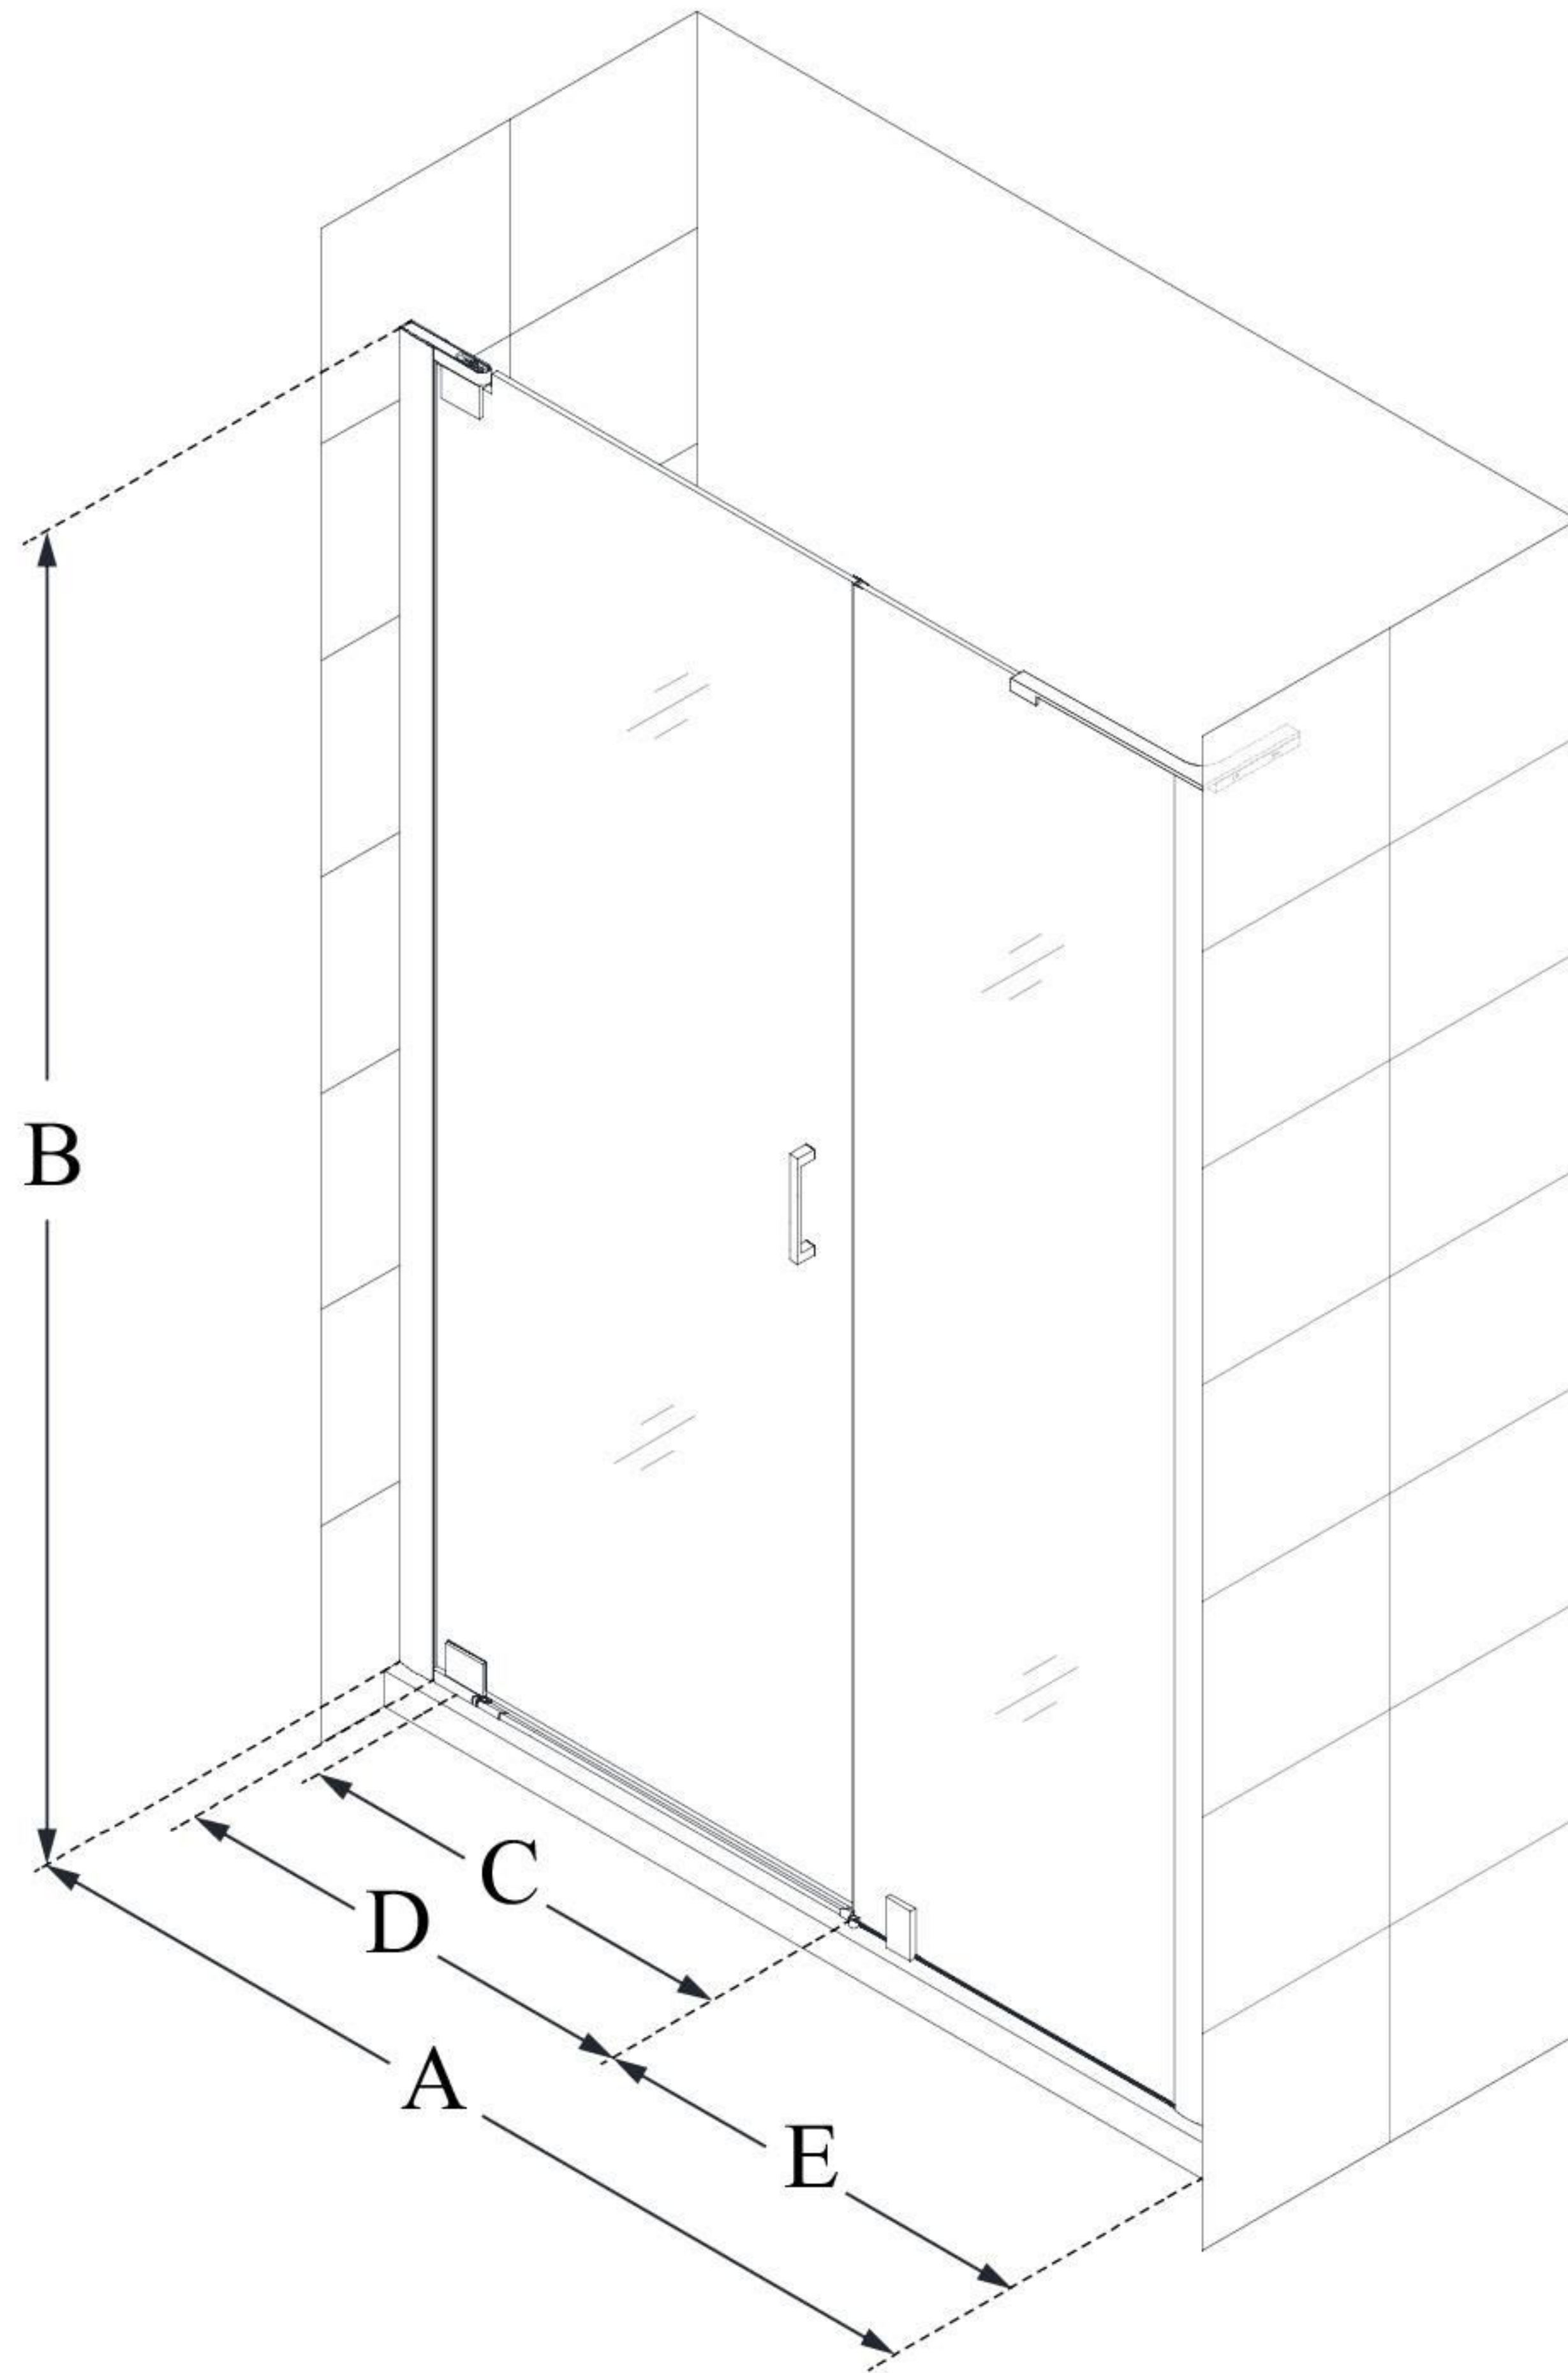

SHDR-4327180

ELEGANCE-LS

DreamLine Elegance-LS 43 - 45
in. W x 72 in. H Frameless Pivot
Shower Door

PIVOT DOOR

CONFIGURATION DIMENSIONS:

A: 43" - 45"

MODEL WIDTH

B: 72"

MODEL HEIGHT

C: 19 1/2"

ACCESS WIDTH

D: 22 1/2"

DOOR WIDTH

E: 18"

INLINE PANEL WIDTH

DreamLine reserves the right to update or modify the hardware or materials pictured without prior notice for the purpose of product improvement and customer satisfaction.