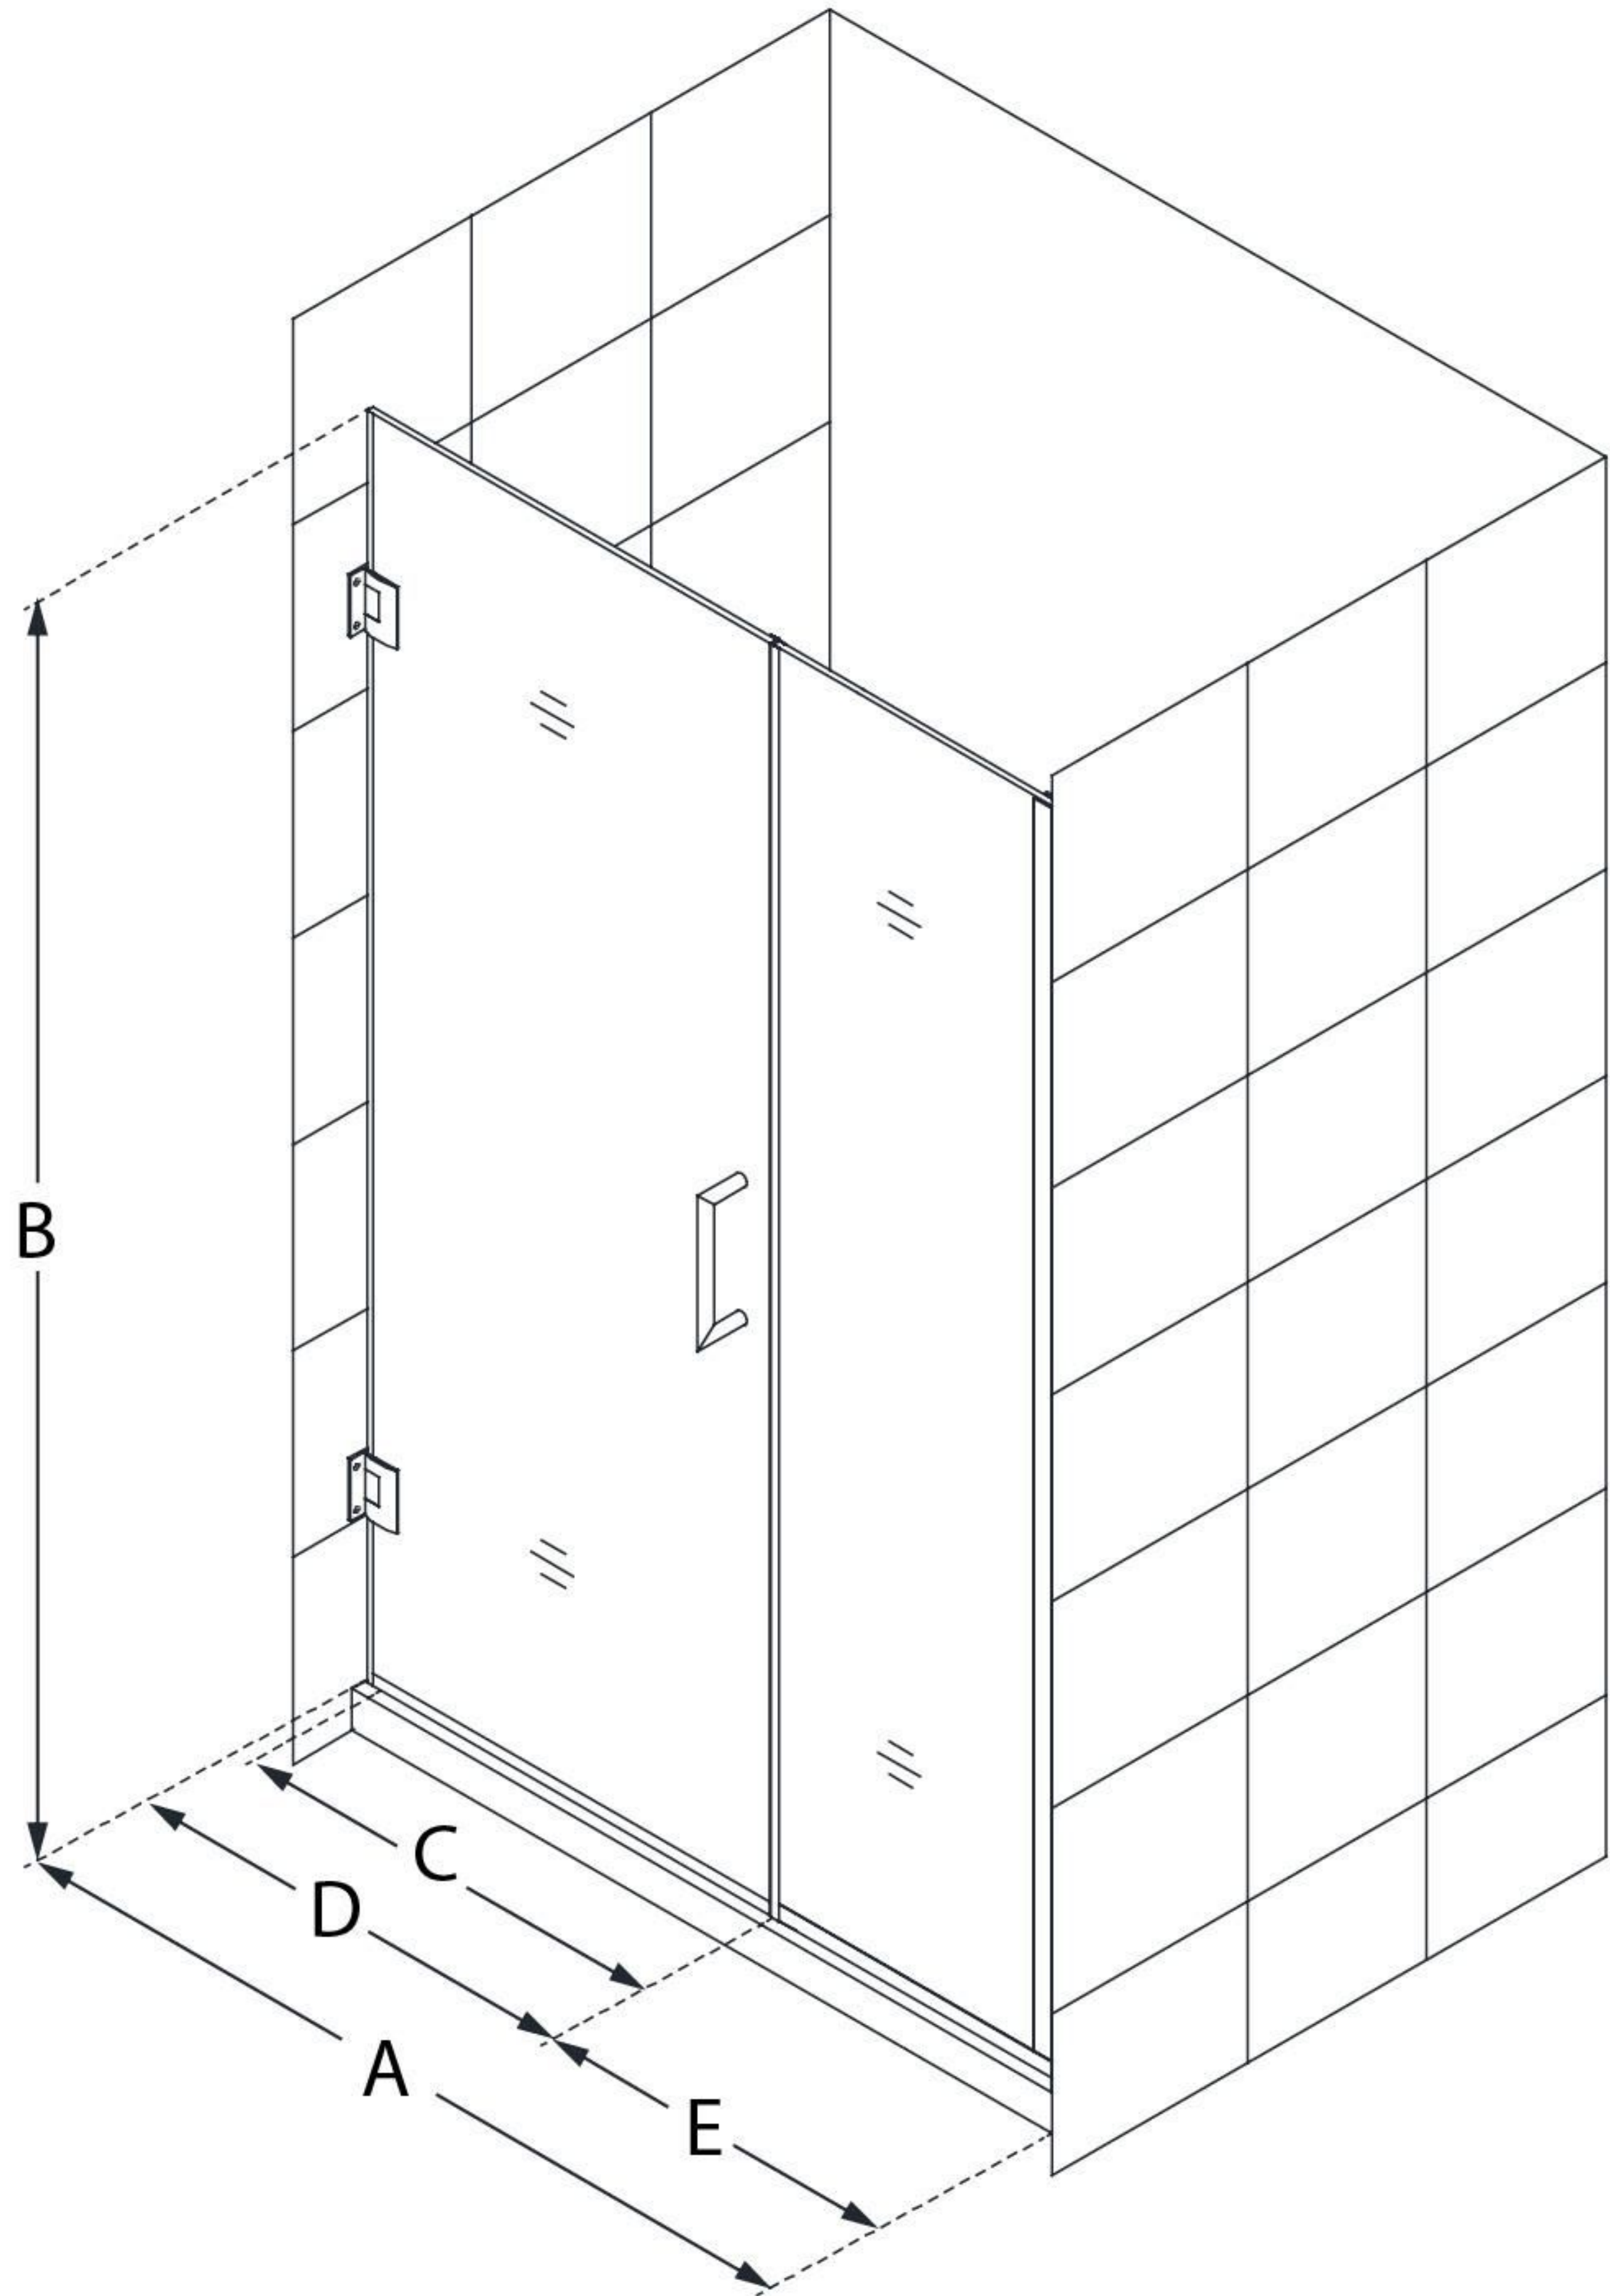

SHDR-243807210

UNIDOOR PLUS

DreamLine Unidoor Plus 38-38
1/2" W x 72" H Frameless Hinged
Shower Door, Clear Glass

SWING DOOR

CONFIGURATION DIMENSIONS:

A: 38 - 38 1/2"

MODEL WIDTH

B: 72"

MODEL HEIGHT

C: 23"

ACCESS WIDTH

D: 24"

DOOR WIDTH

E: 14"

INLINE PANEL WIDTH

DreamLine reserves the right to update or modify the hardware or materials pictured without prior notice for the purpose of product improvement and customer satisfaction.