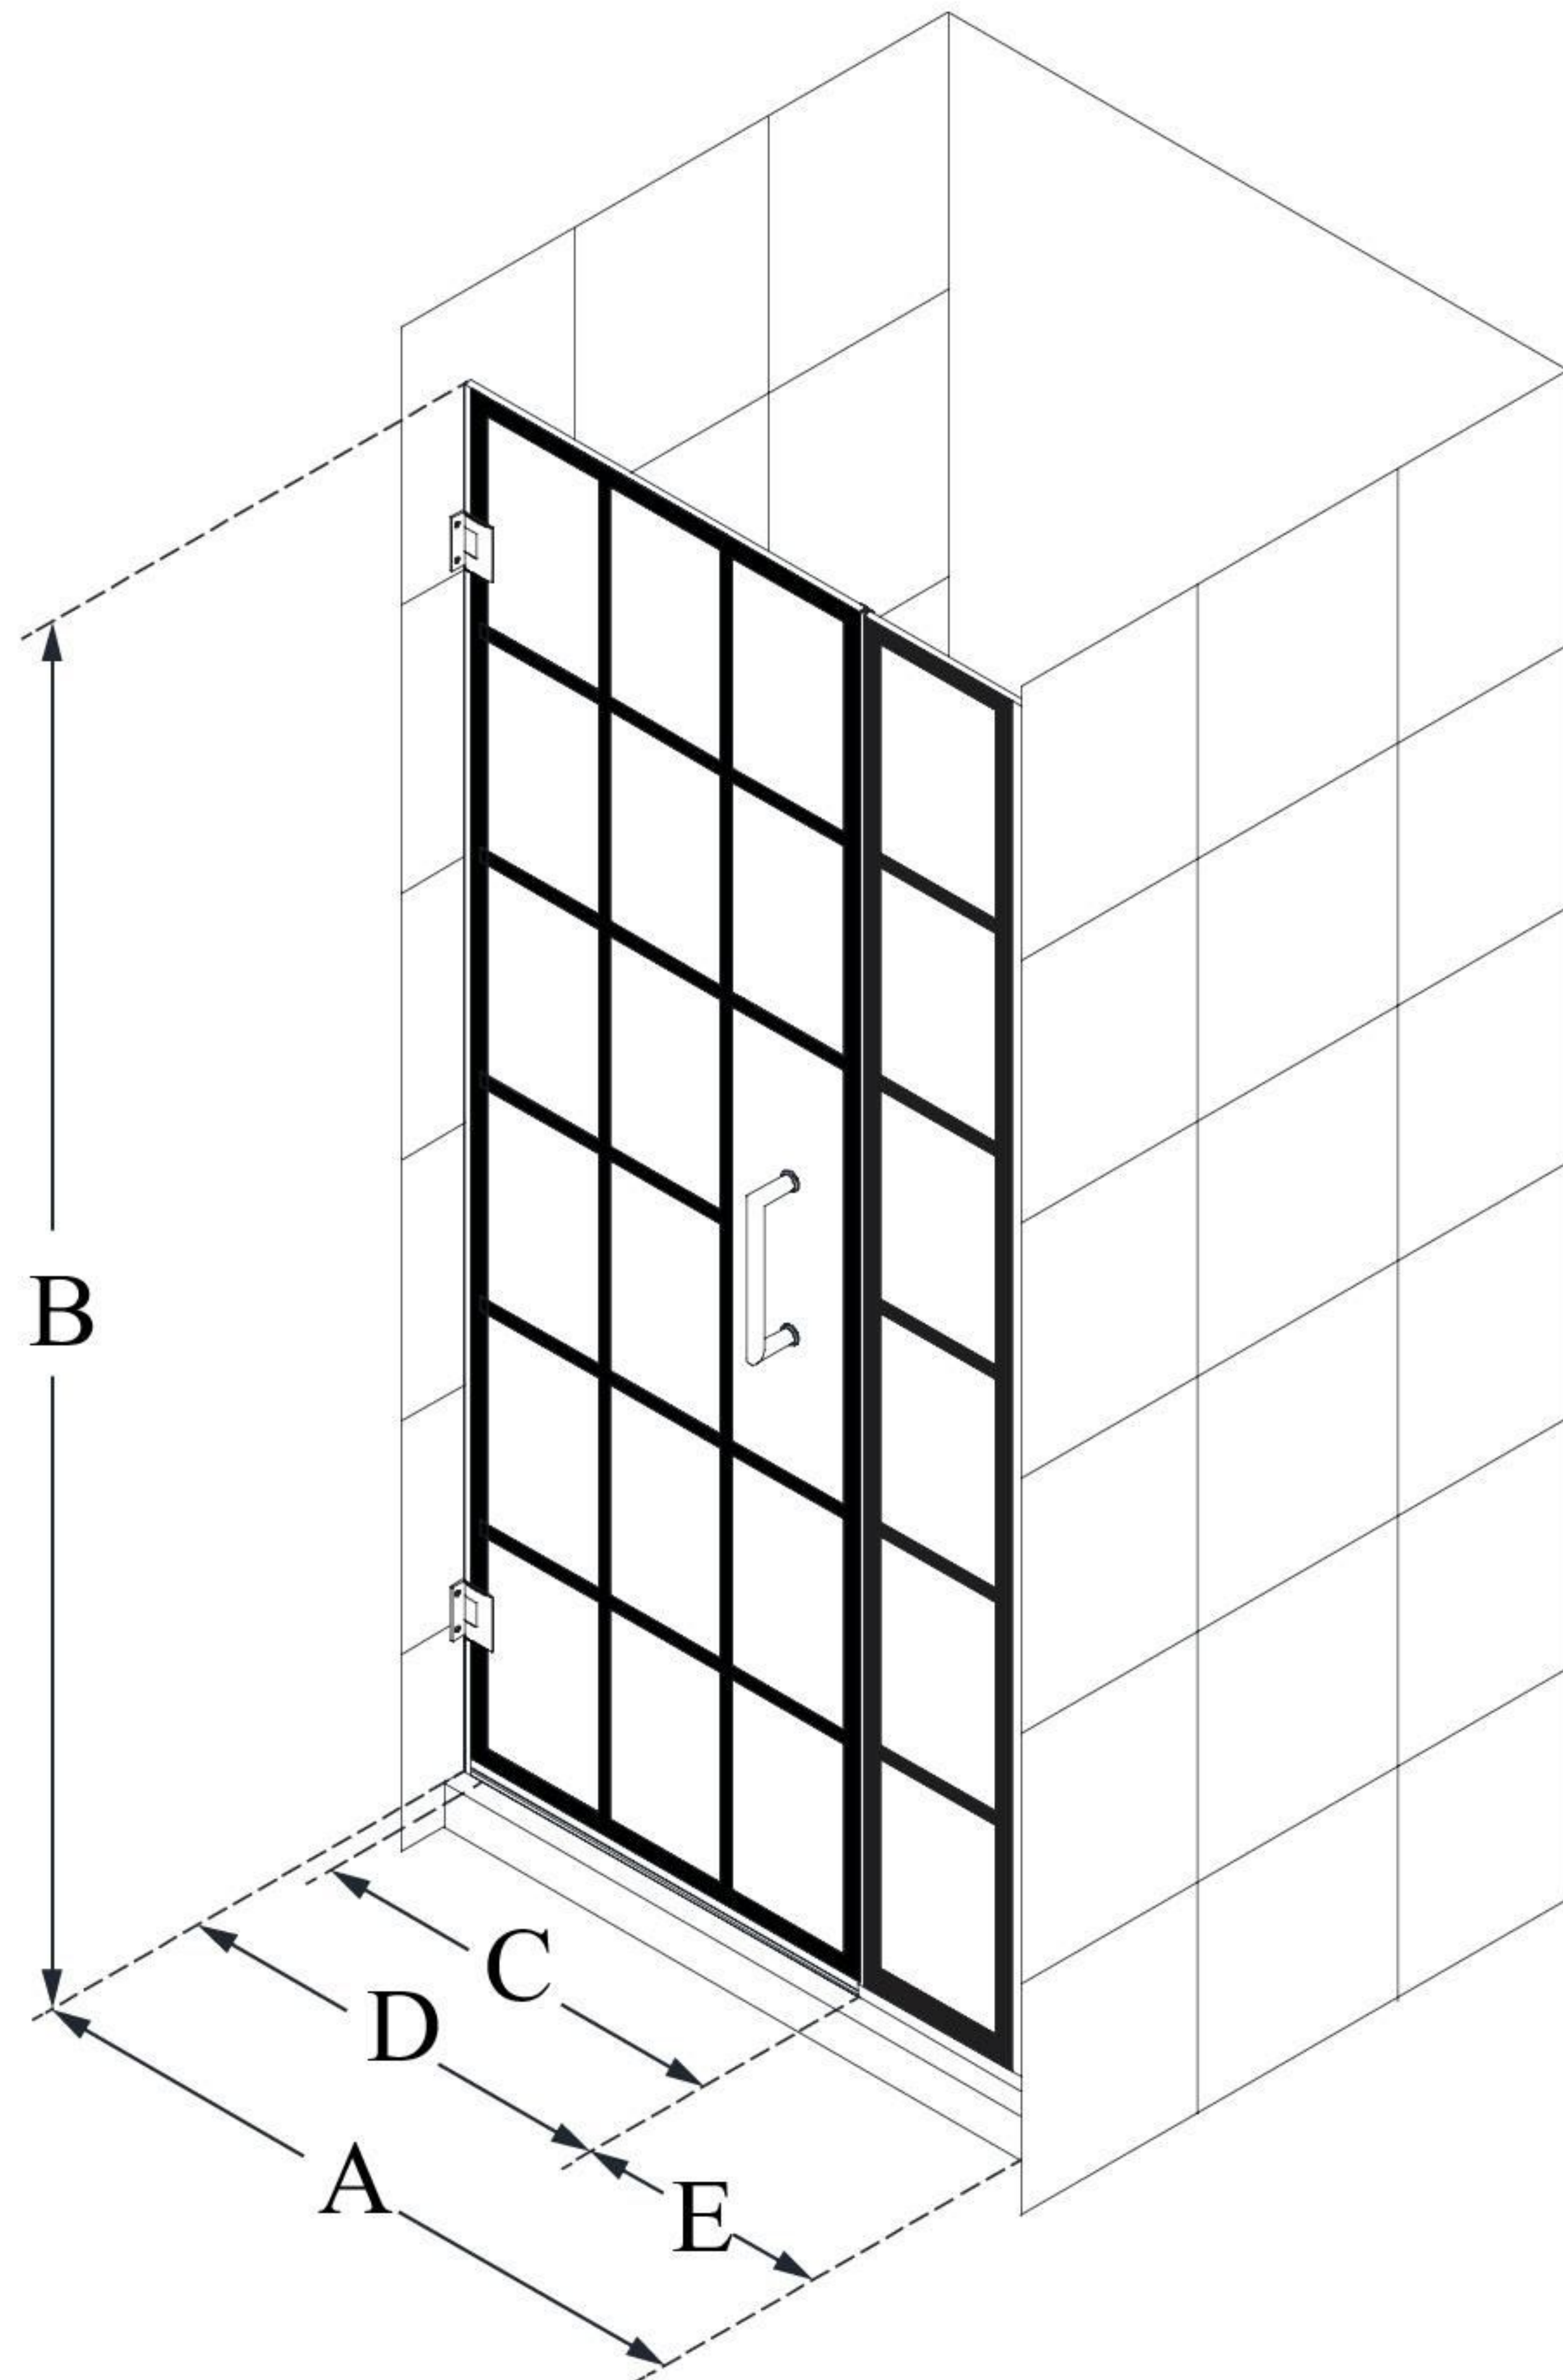

SHDR-2434720-89

UNIDOOR TOULON

DreamLine Unidoor Toulon 34-
34 1/2 in. W x 72 in. H Frameless
Hinged Shower Door

SWING DOOR

CONFIGURATION DIMENSIONS:

A: 34 - 34 1/2 in.

MODEL WIDTH

B: 72 in.

MODEL HEIGHT

C: 23 7/8 in.

ACCESS WIDTH

D: 24 7/8 in.

DOOR WIDTH

E: 9 1/8 in.

INLINE PANEL WIDTH

DreamLine reserves the right to update or modify the hardware or materials pictured without prior notice for the purpose of product improvement and customer satisfaction.