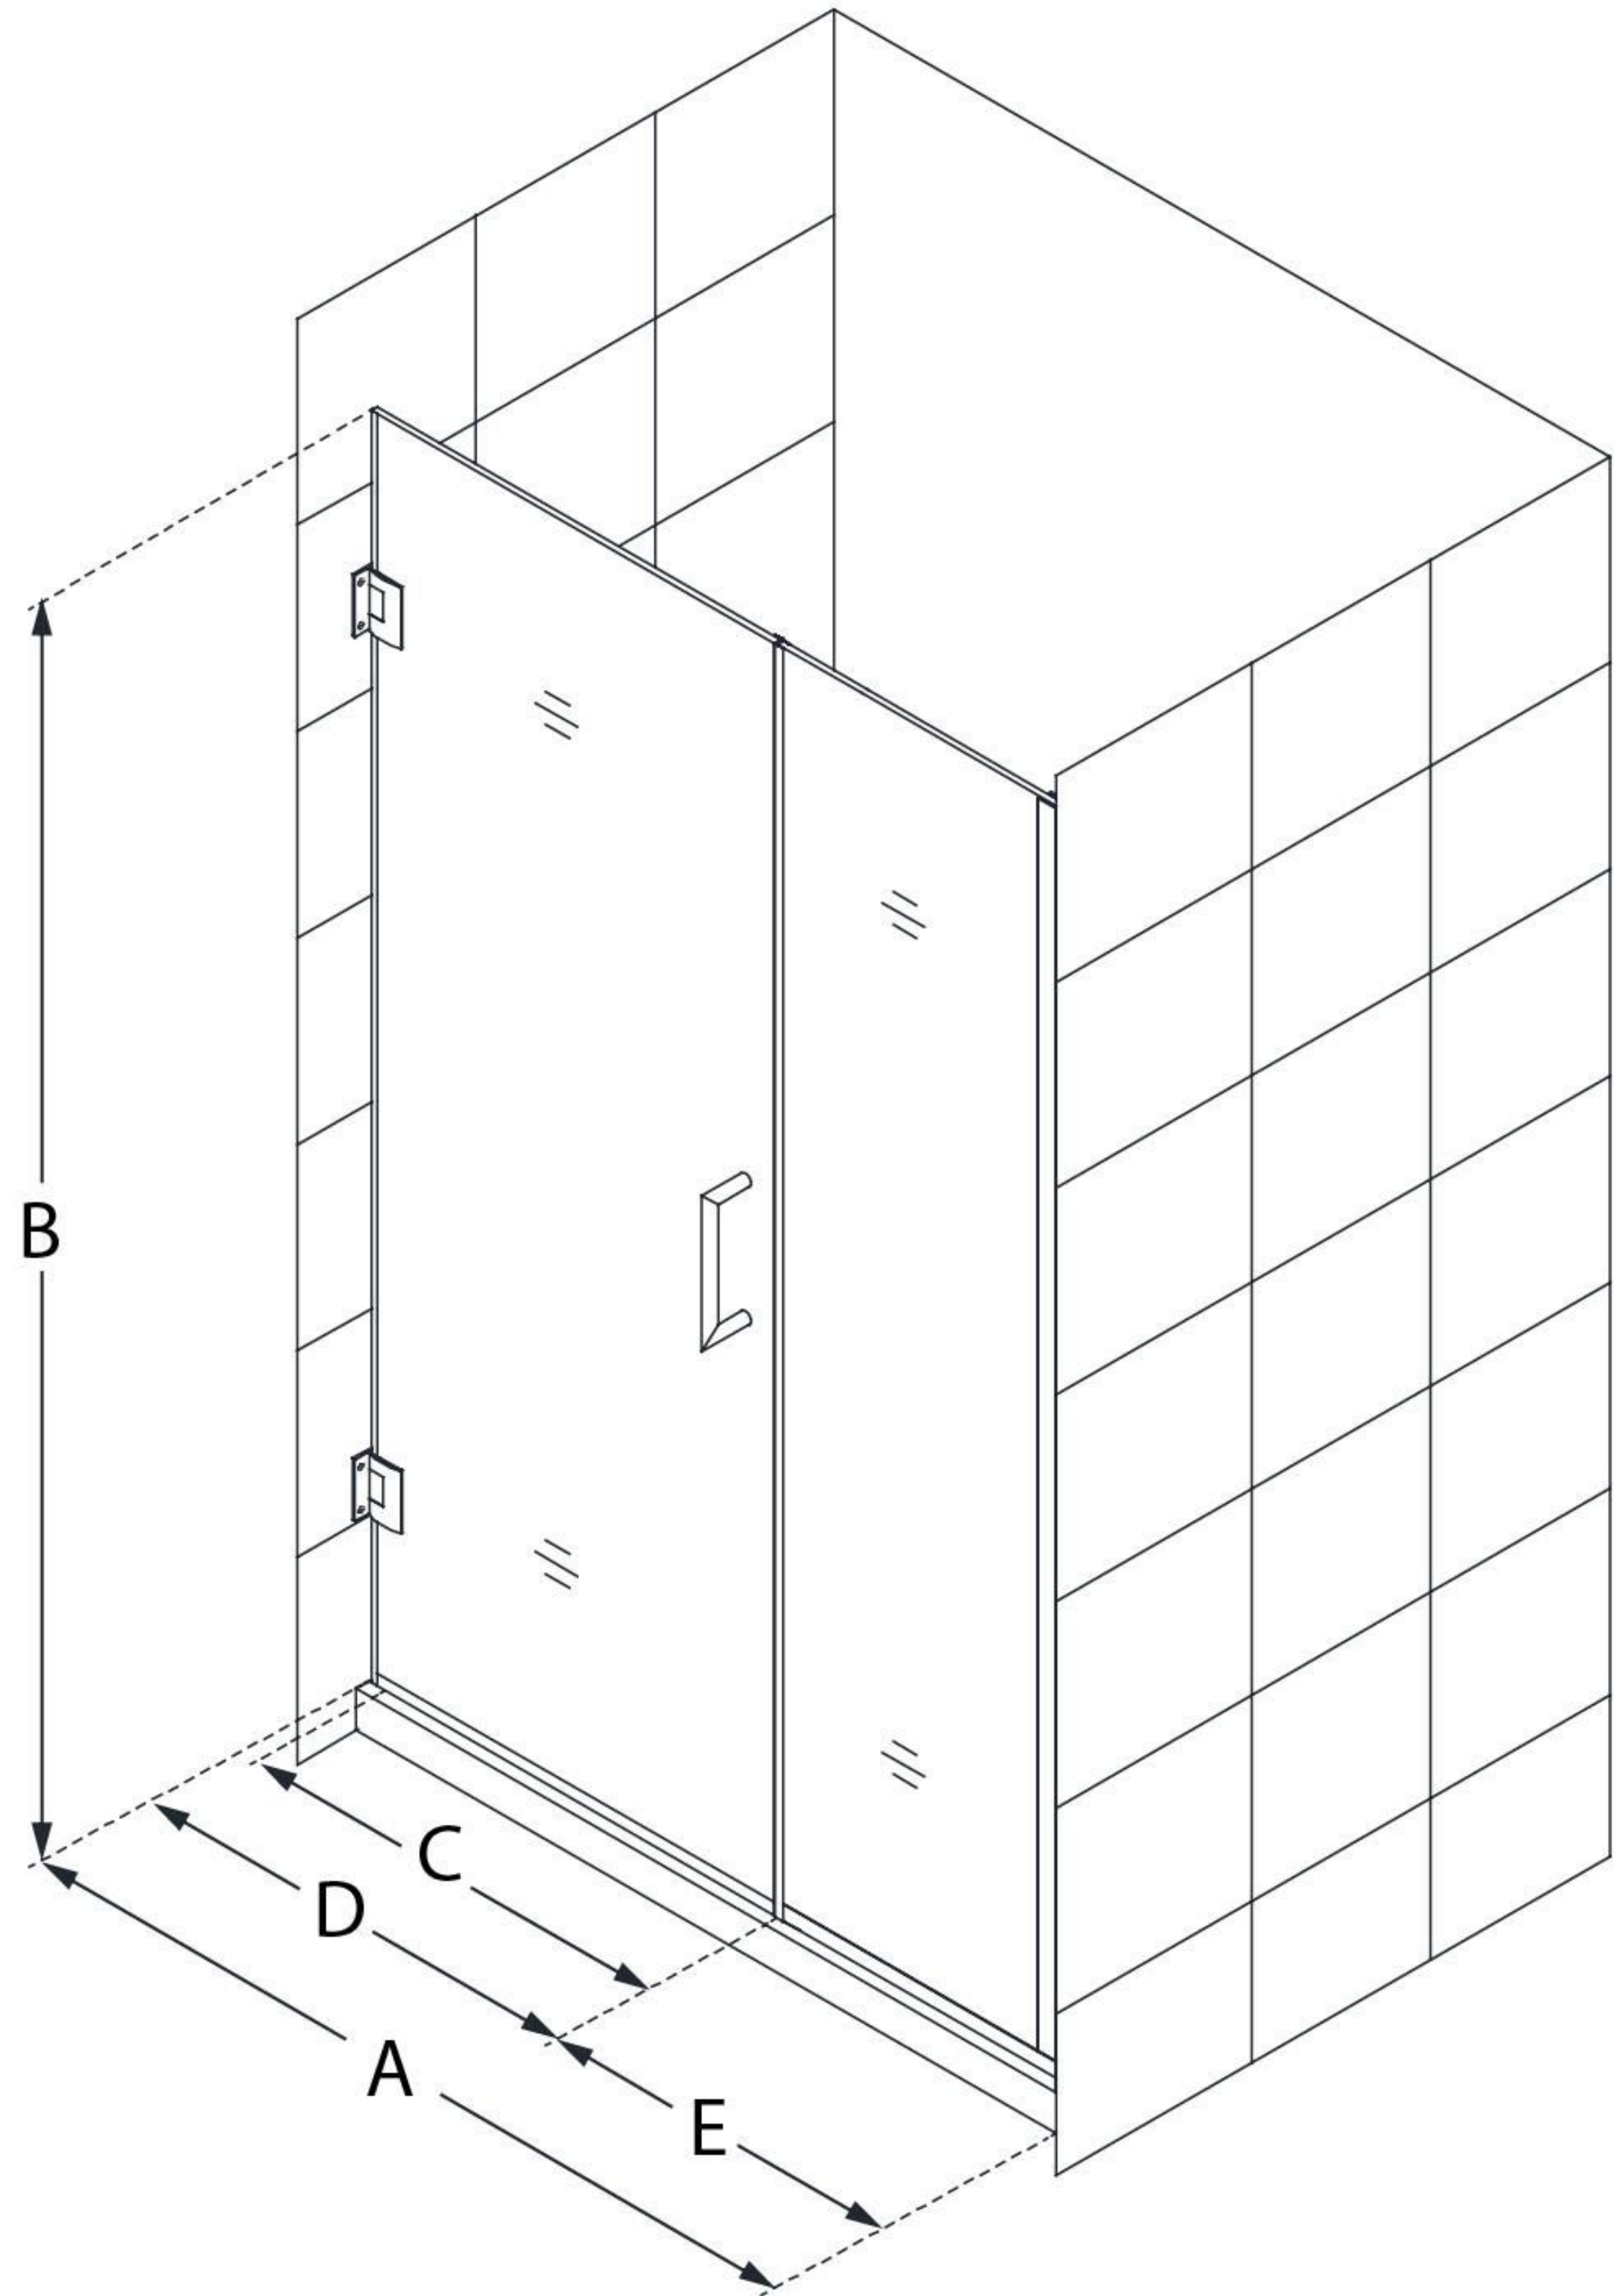

SHDR-243207210

UNIDOOR PLUS

DreamLine Unidoor Plus 32-32
1/2" W x 72" H Frameless Hinged
Shower Door, Clear Glass

SWING DOOR

CONFIGURATION DIMENSIONS:

A: 32 - 32 1/2"

MODEL WIDTH

B: 72"

MODEL HEIGHT

C: 25"

ACCESS WIDTH

D: 26"

DOOR WIDTH

E: 6"

INLINE PANEL WIDTH

DreamLine reserves the right to update or modify the hardware or materials pictured without prior notice for the purpose of product improvement and customer satisfaction.