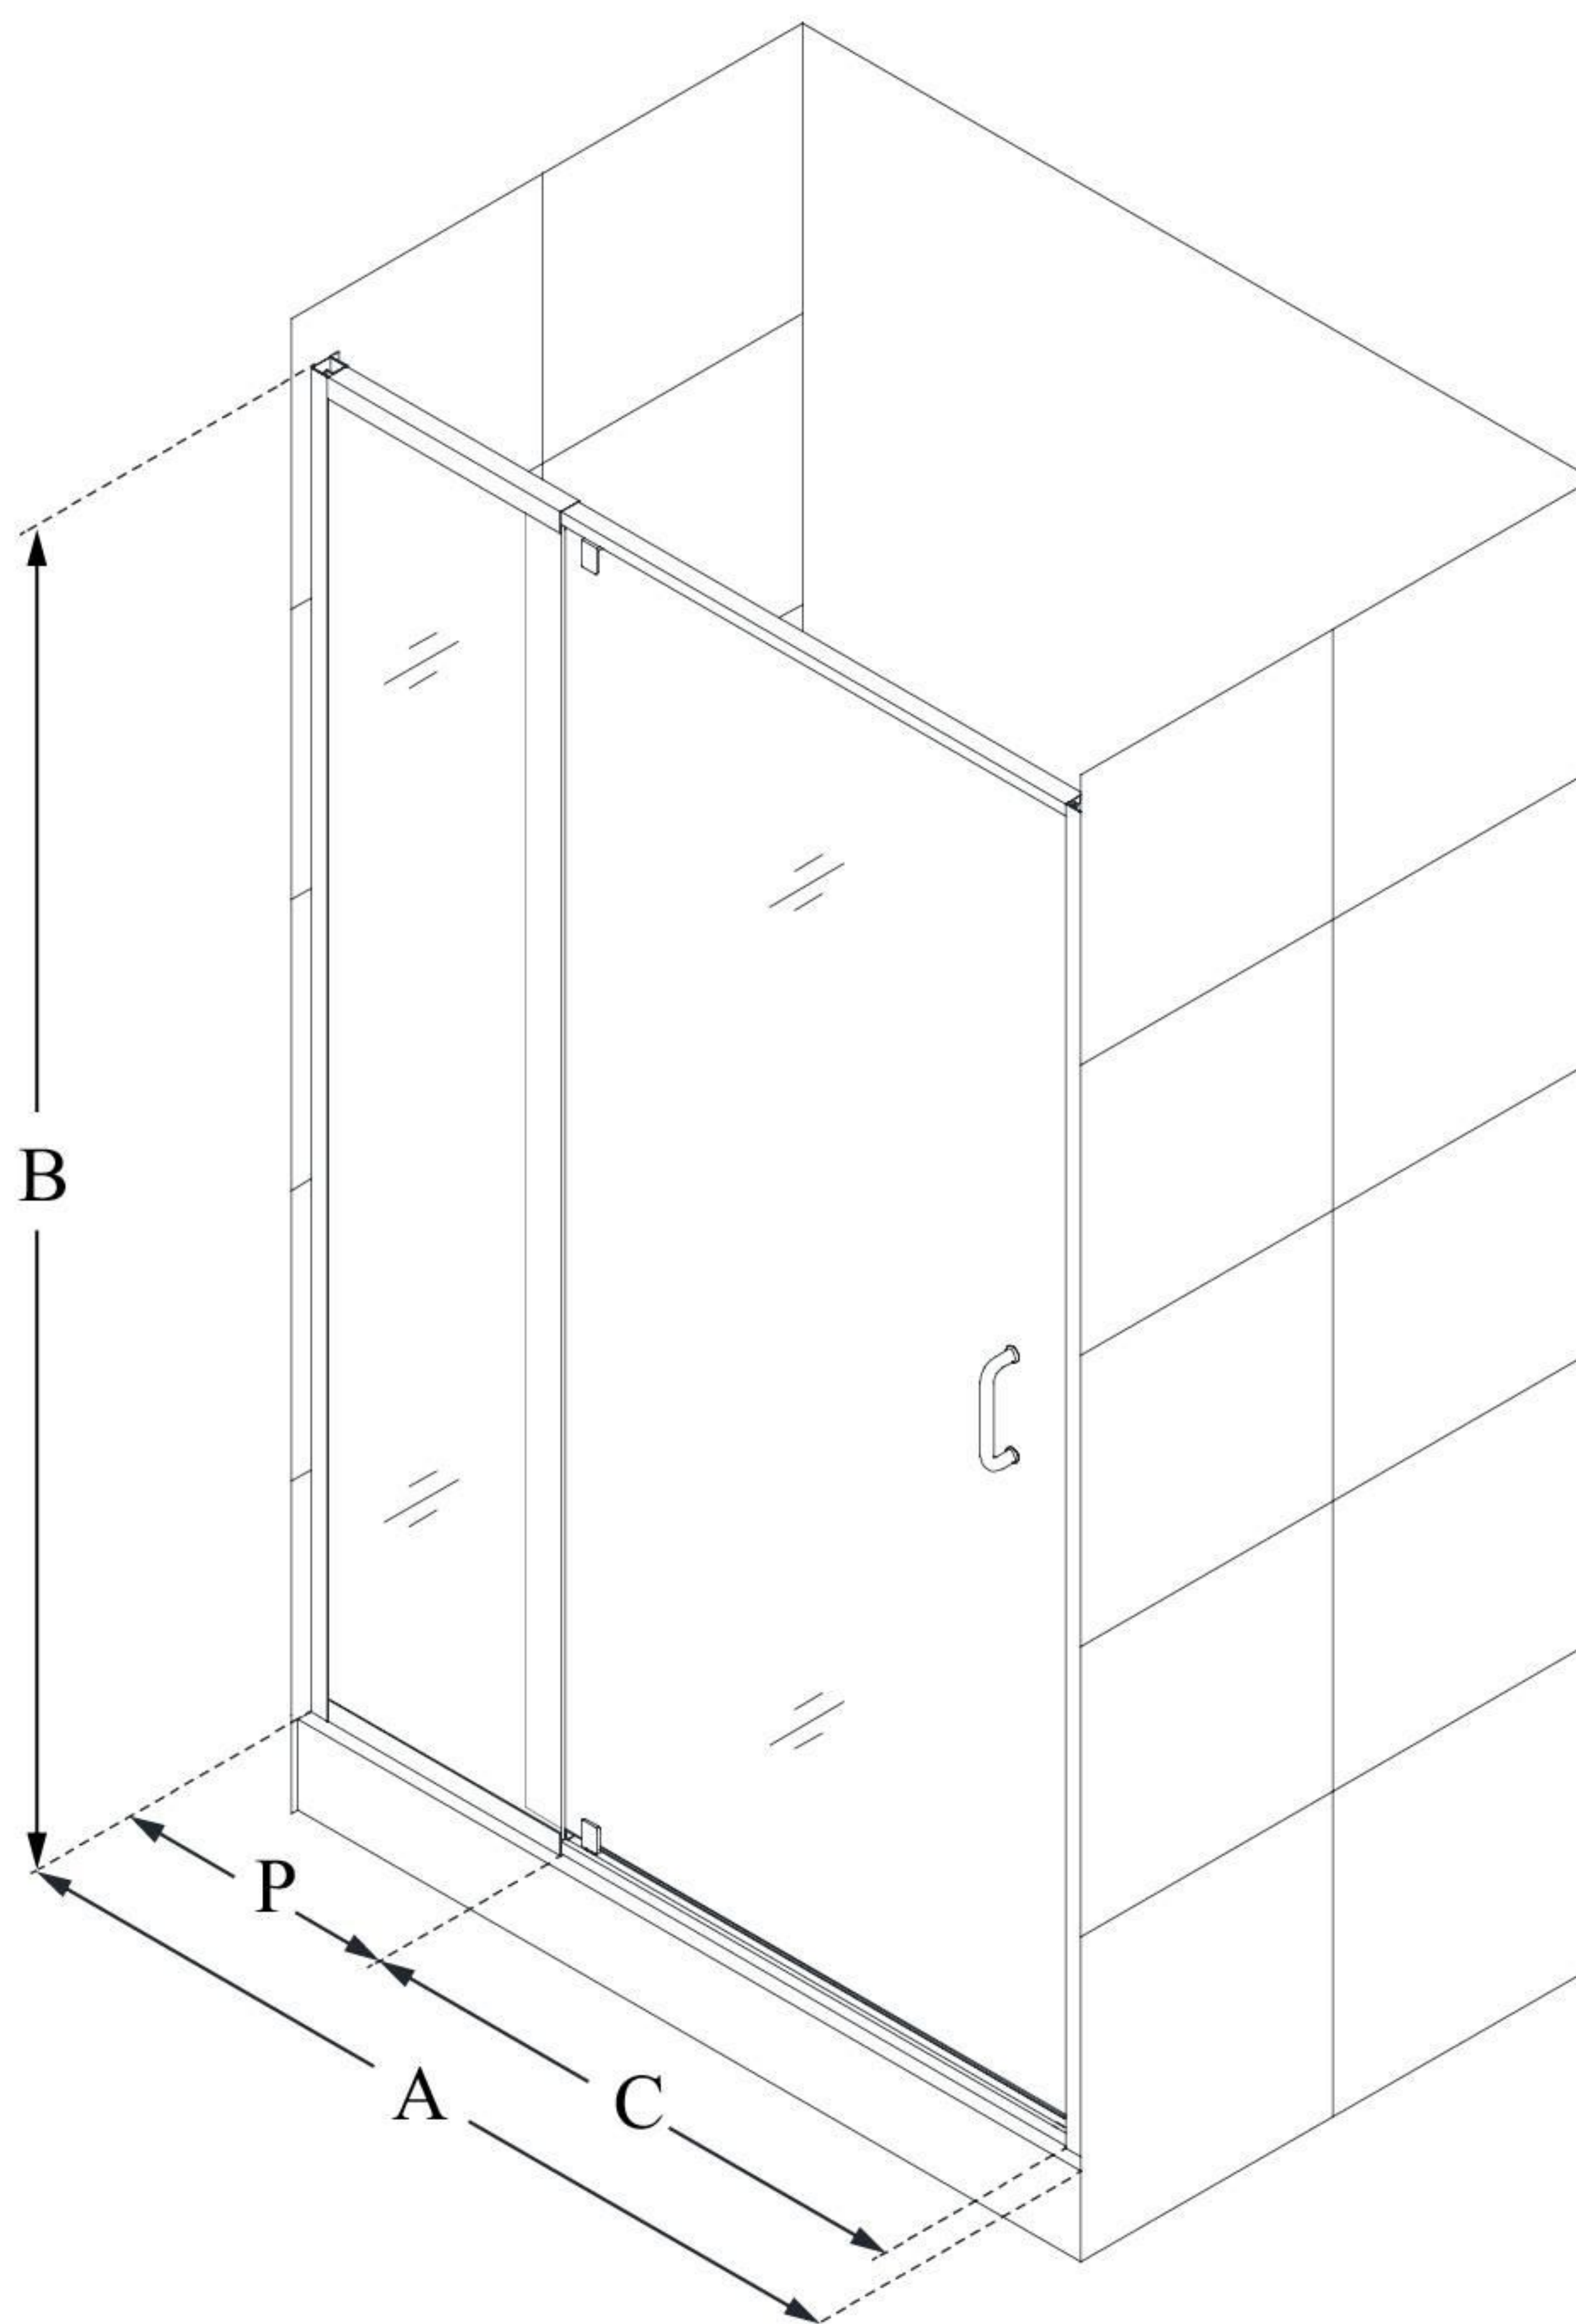

SHDR-22327200

FLEX

DreamLine Flex 32-36" W x 72" H
Frameless Pivot Shower Door

PIVOT DOOR

CONFIGURATION DIMENSIONS:

A: 32 - 36"

MODEL WIDTH

B: 72"

MODEL HEIGHT

C: 22 7/8"

ACCESS WIDTH

D: 28 1/2"

DOOR WIDTH

P: 6 9/16"

PIVOT PANEL WIDTH

DreamLine reserves the right to update or modify the hardware or materials pictured without prior notice for the purpose of product improvement and customer satisfaction.