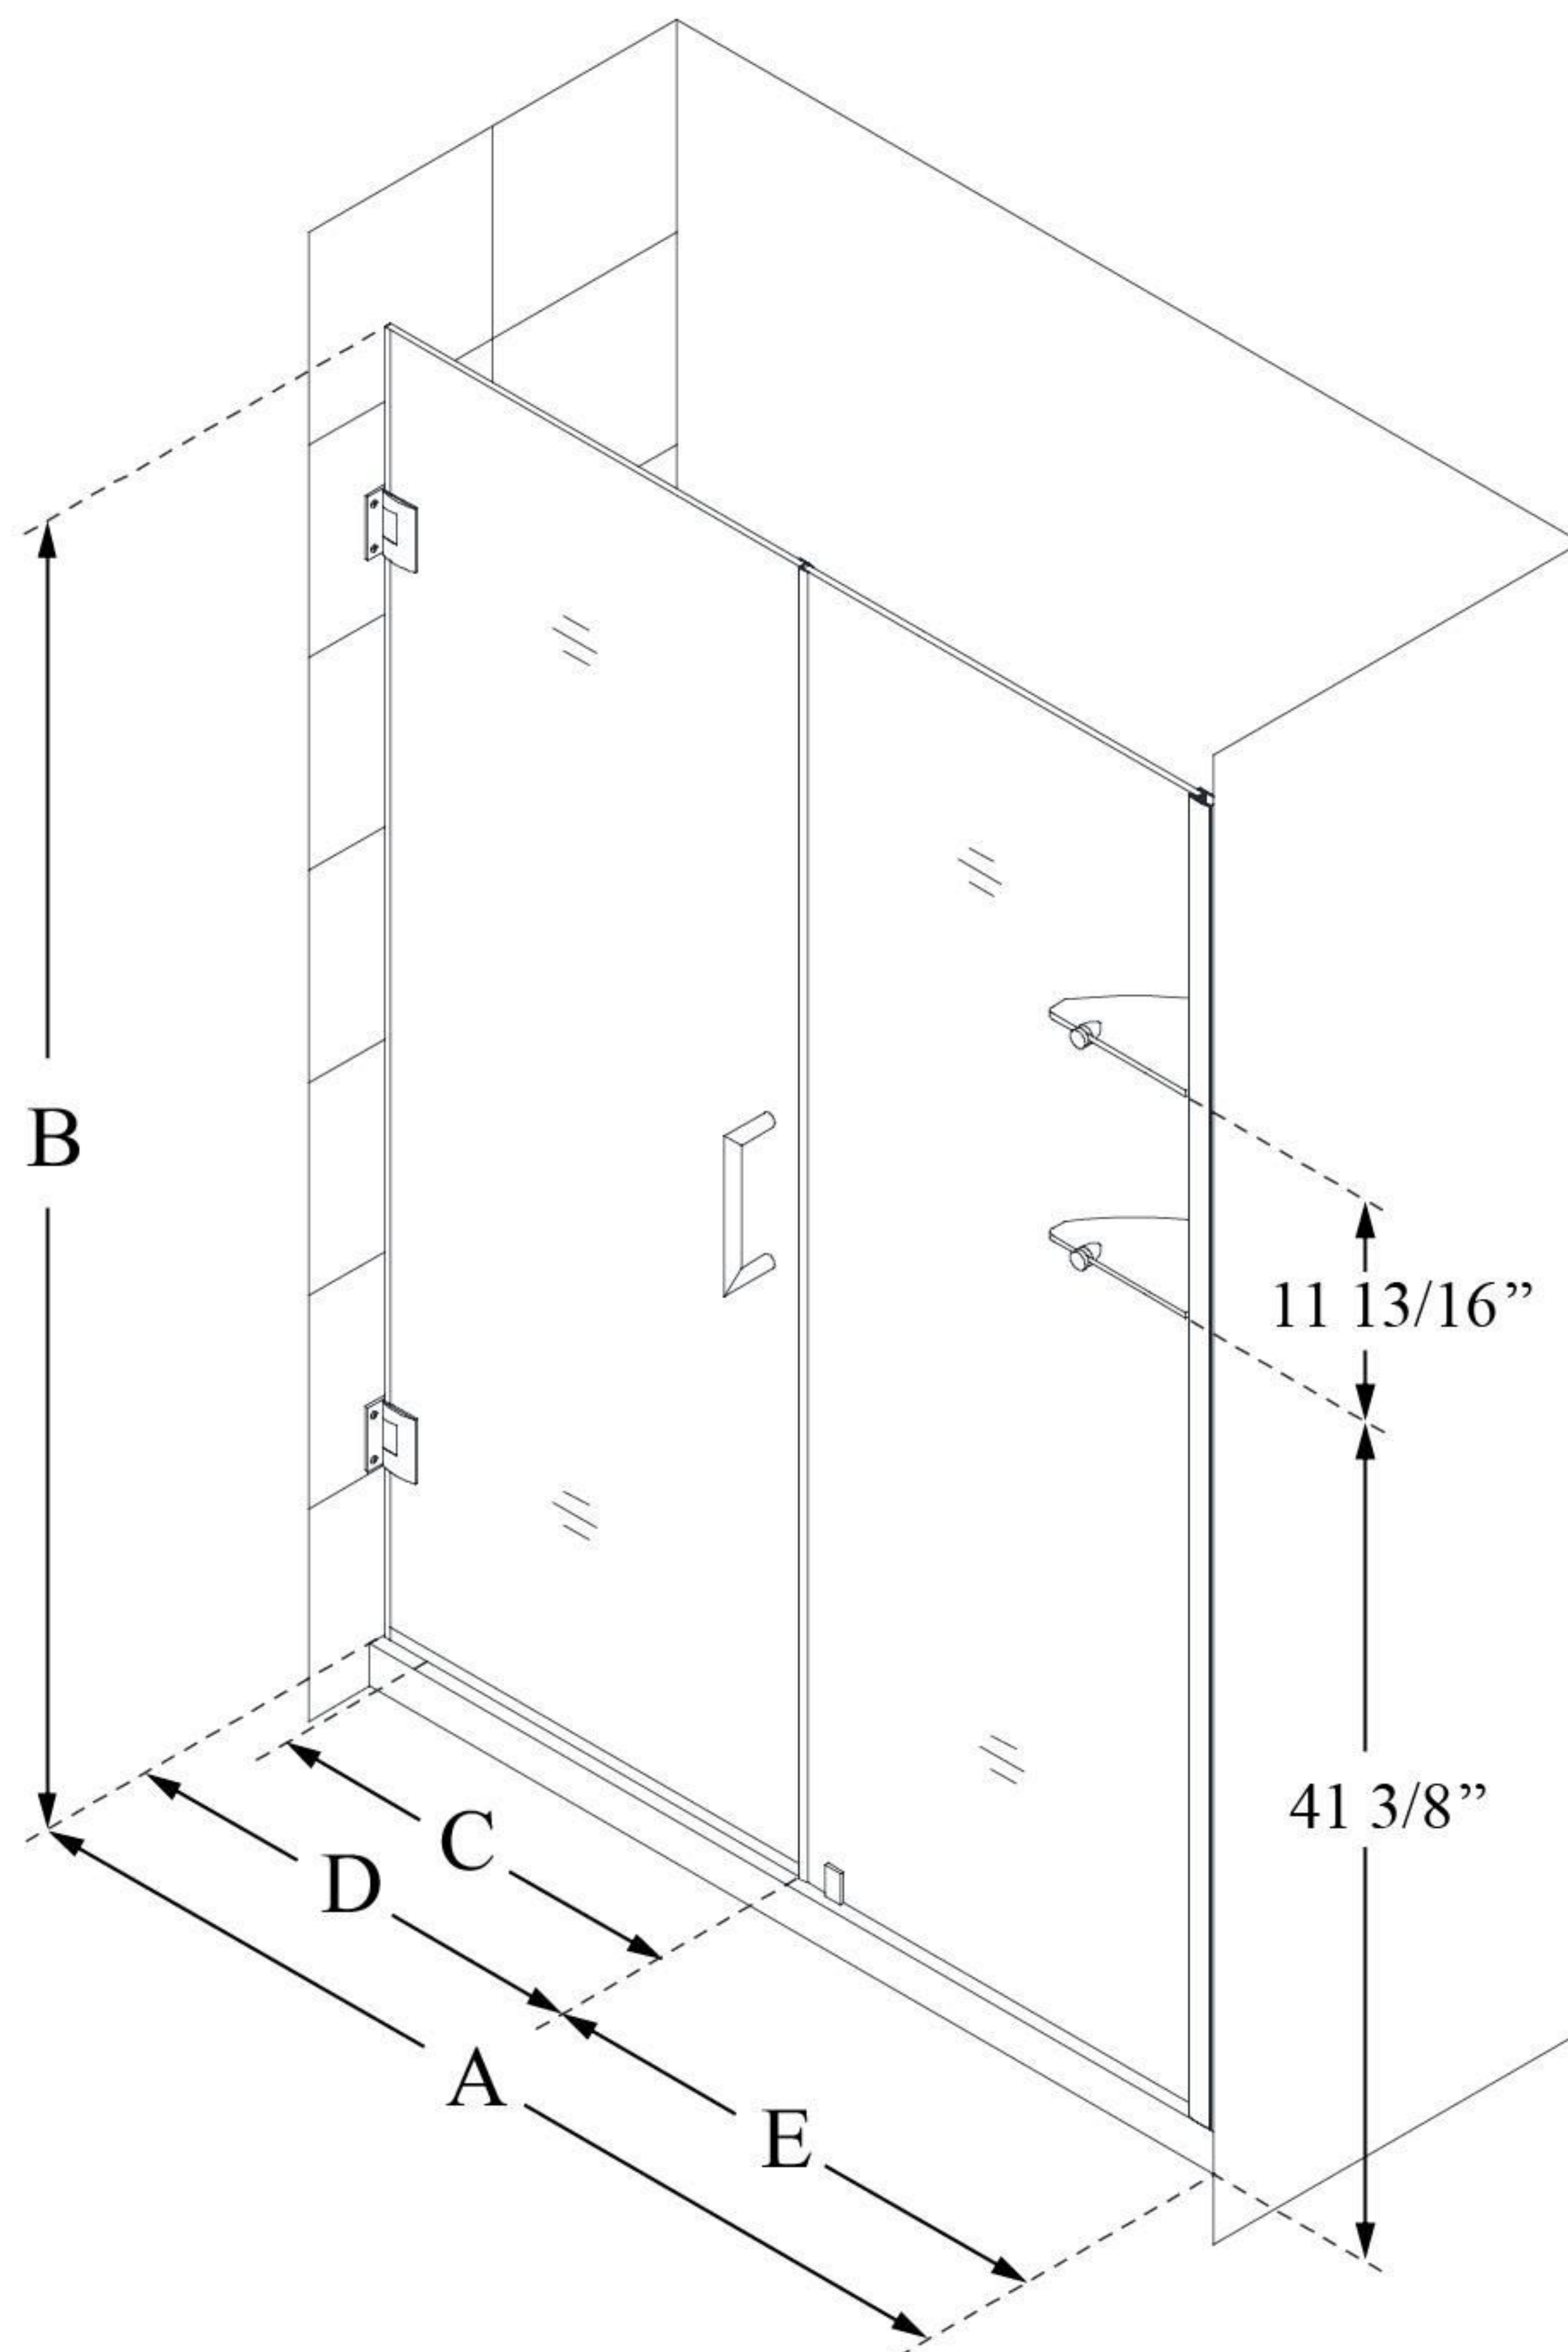

SHDR-20547210CS

UNIDOOR

DreamLine Unidoor 54-55" W x
72" H Frameless Hinged Shower
Door with Shelves, Clear Glass

SWING DOOR

CONFIGURATION DIMENSIONS:

A: 54 - 55"

MODEL WIDTH

B: 72"

MODEL HEIGHT

C: 23"

ACCESS WIDTH

D: 24"

DOOR WIDTH

E: 30"

INLINE PANEL WIDTH

DreamLine reserves the right to update or modify the hardware or materials pictured without prior notice for the purpose of product improvement and customer satisfaction.