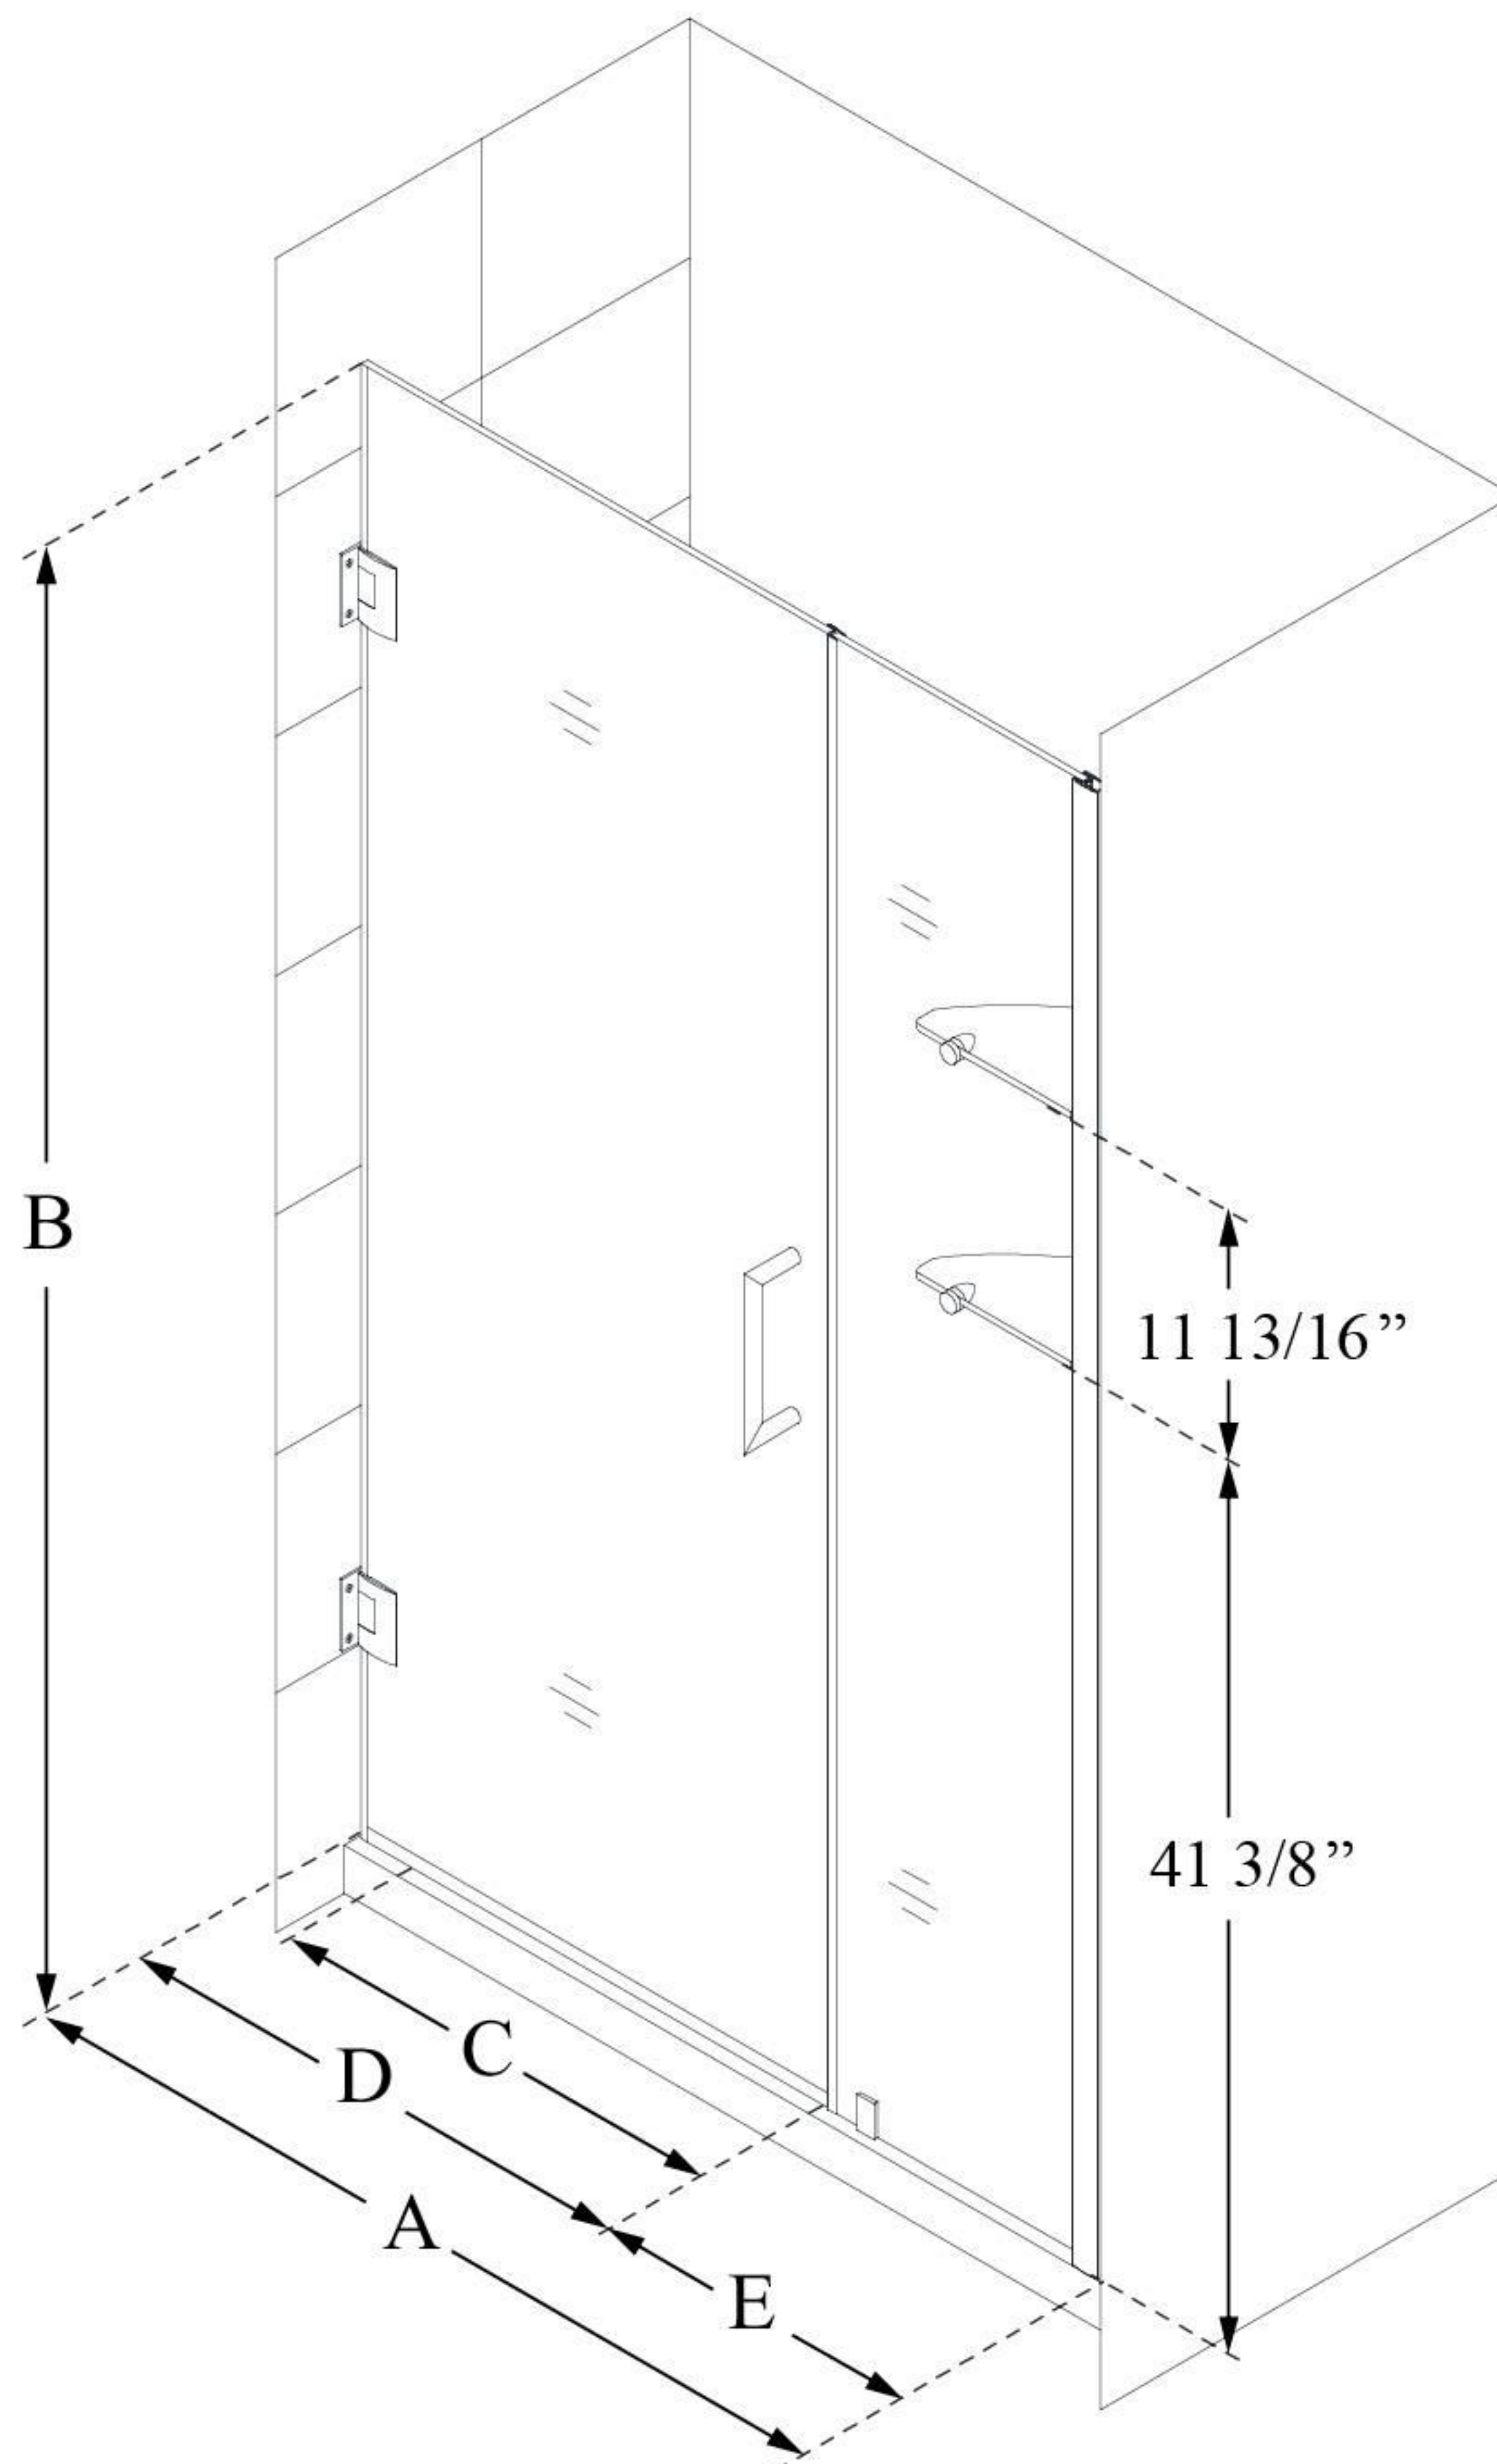

## UNIDOOR

DreamLine Unidoor 52-53" W x  
72" H Frameless Hinged Shower  
Door with Shelves, Clear Glass

SWING DOOR

### CONFIGURATION DIMENSIONS:

**A: 52 - 53"**

MODEL WIDTH

**B: 72"**

MODEL HEIGHT

**C: 27"**

ACCESS WIDTH

**D: 28"**

DOOR WIDTH

**E: 24"**

INLINE PANEL WIDTH

DreamLine reserves the right to update or modify the hardware or materials pictured without prior notice for the purpose of product improvement and customer satisfaction.